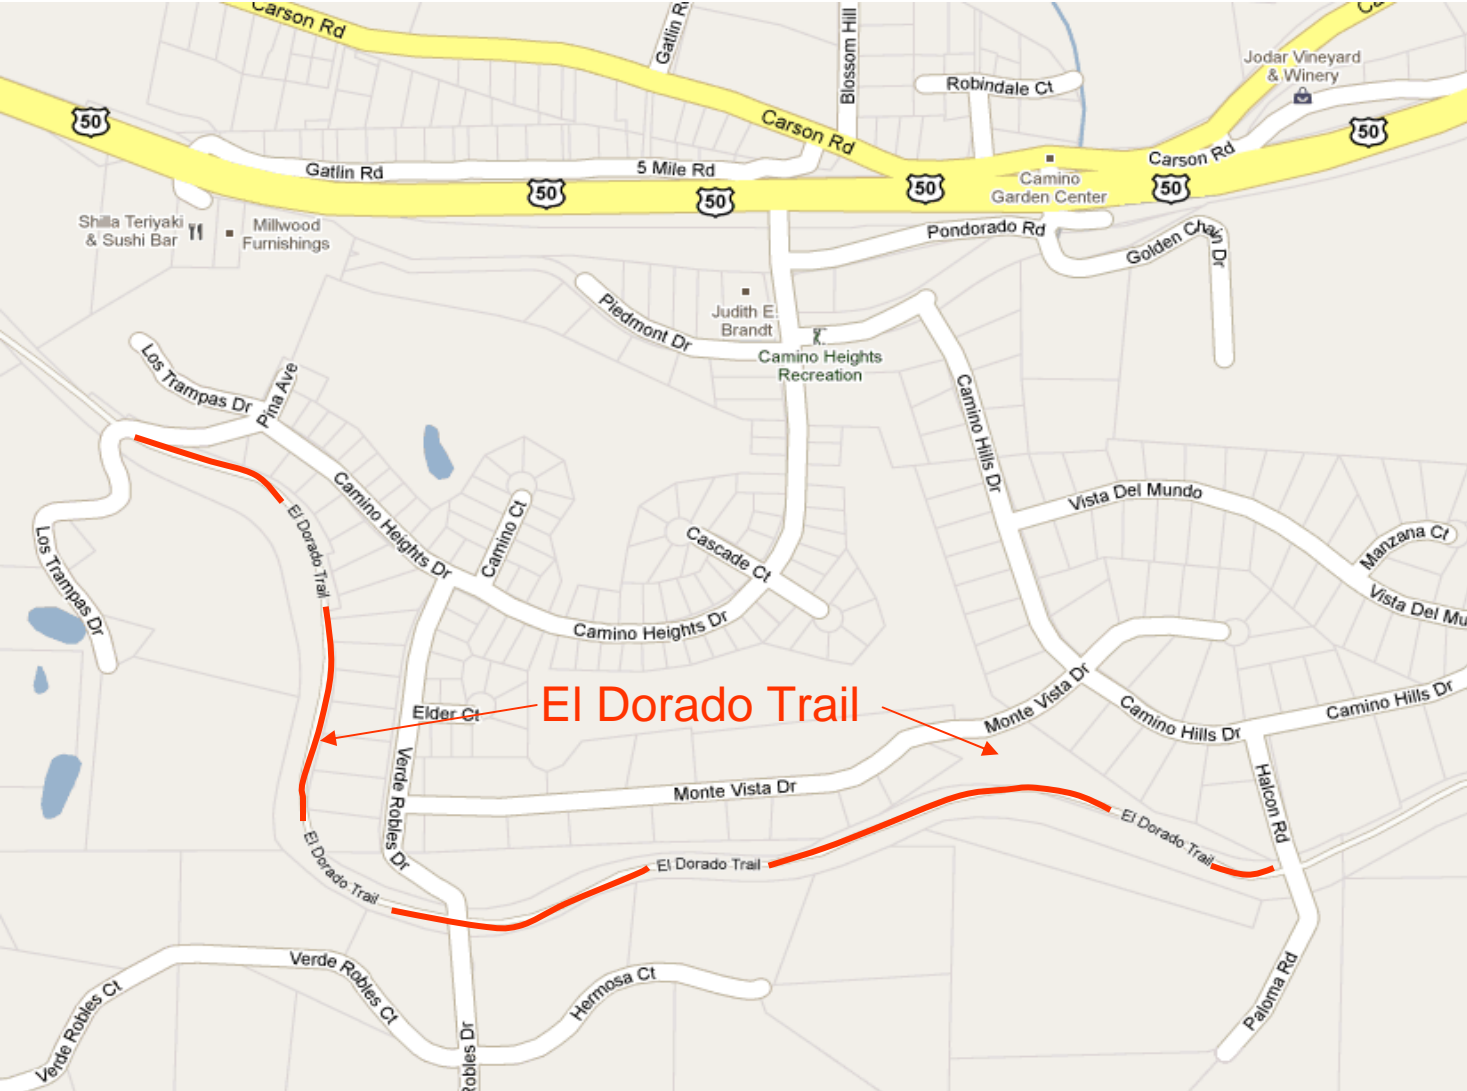

# Project No. 97012

## El Dorado Trail – Los Trampas Drive to Halcon Road

LOCATION MAP  
NOT TO SCALE