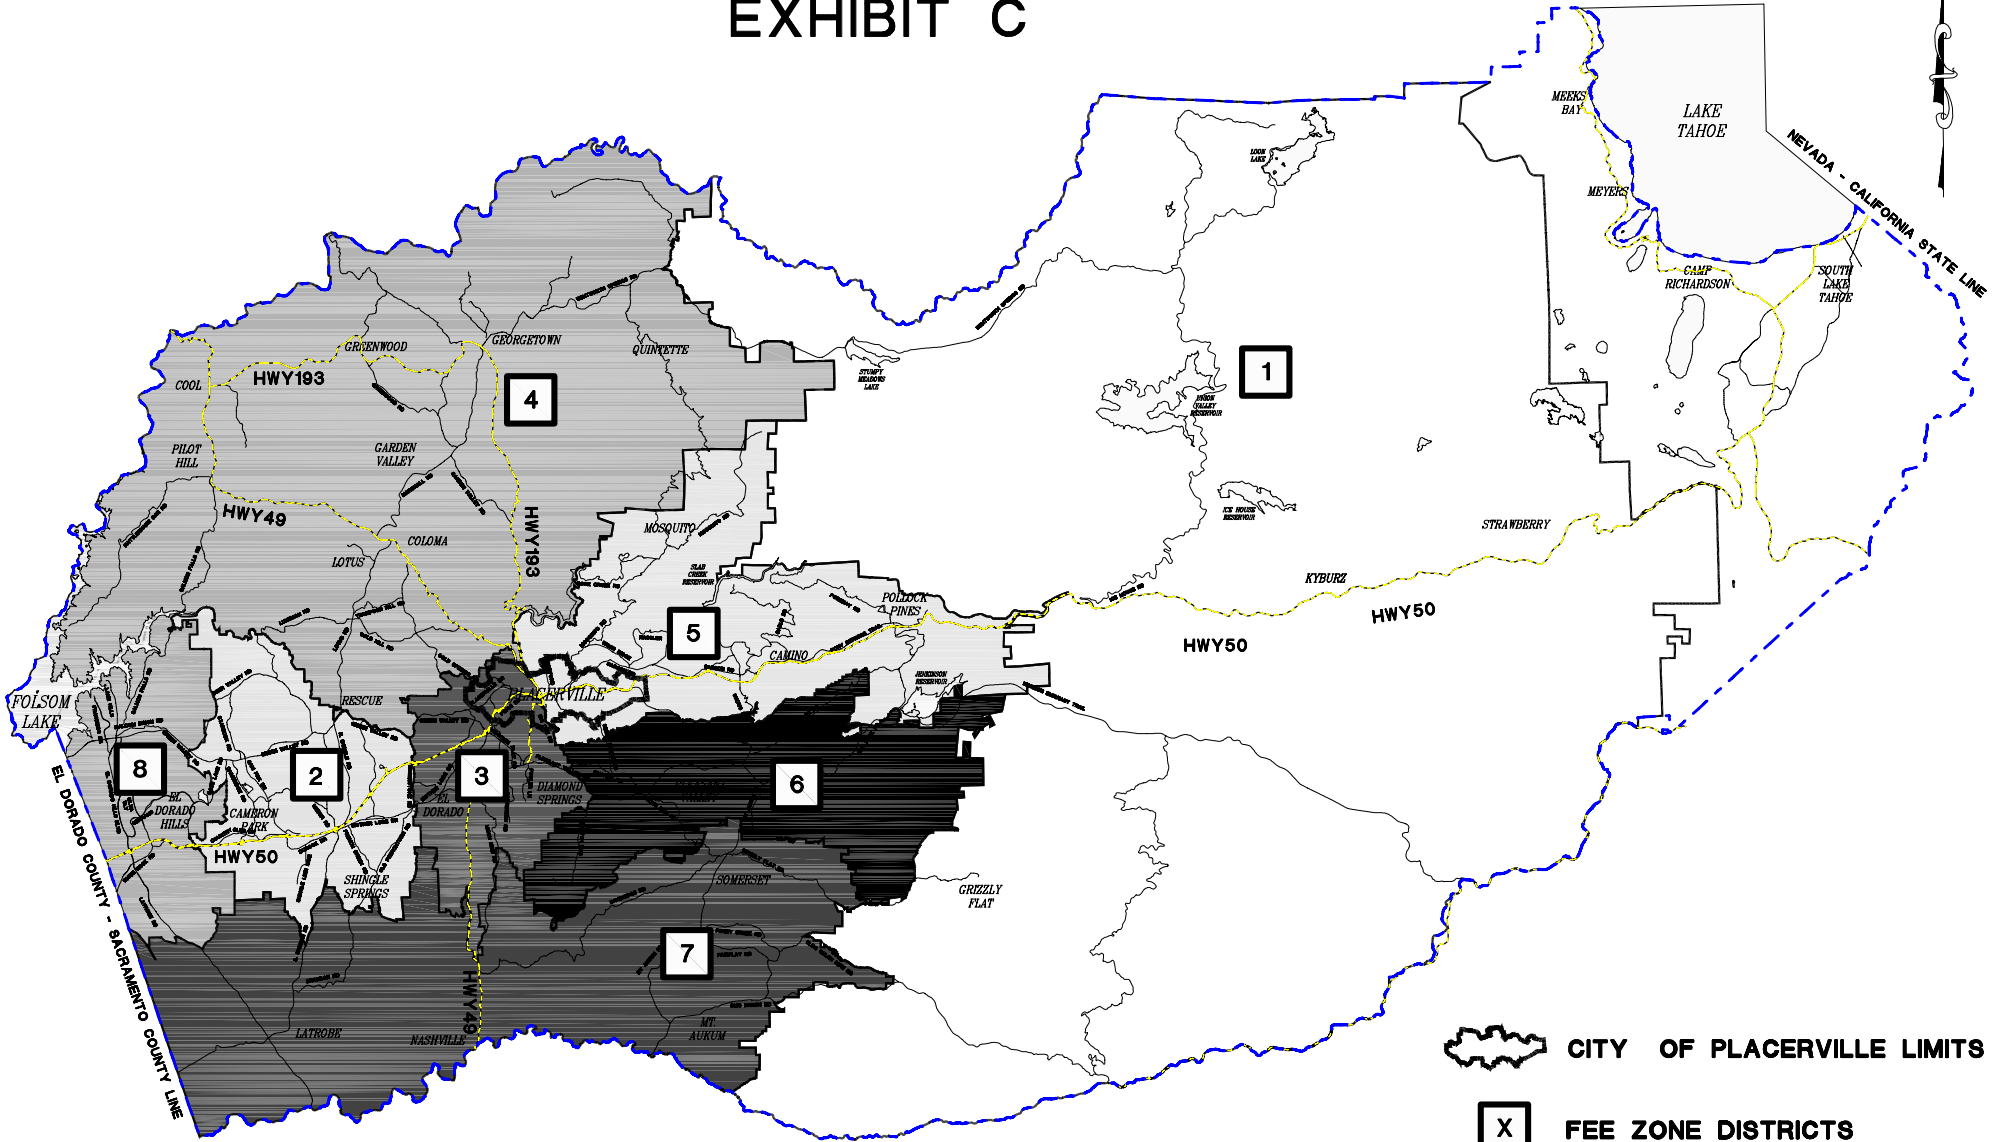

# EXHIBIT C

## EDC TIM FEE DISTRICTS

NOT TO SCALE

 CITY OF PLACERVILLE LIMITS

 FEE ZONE DISTRICTS

**EL DORADO COUNTY**  
DEPARTMENT OF TRANSPORTATION