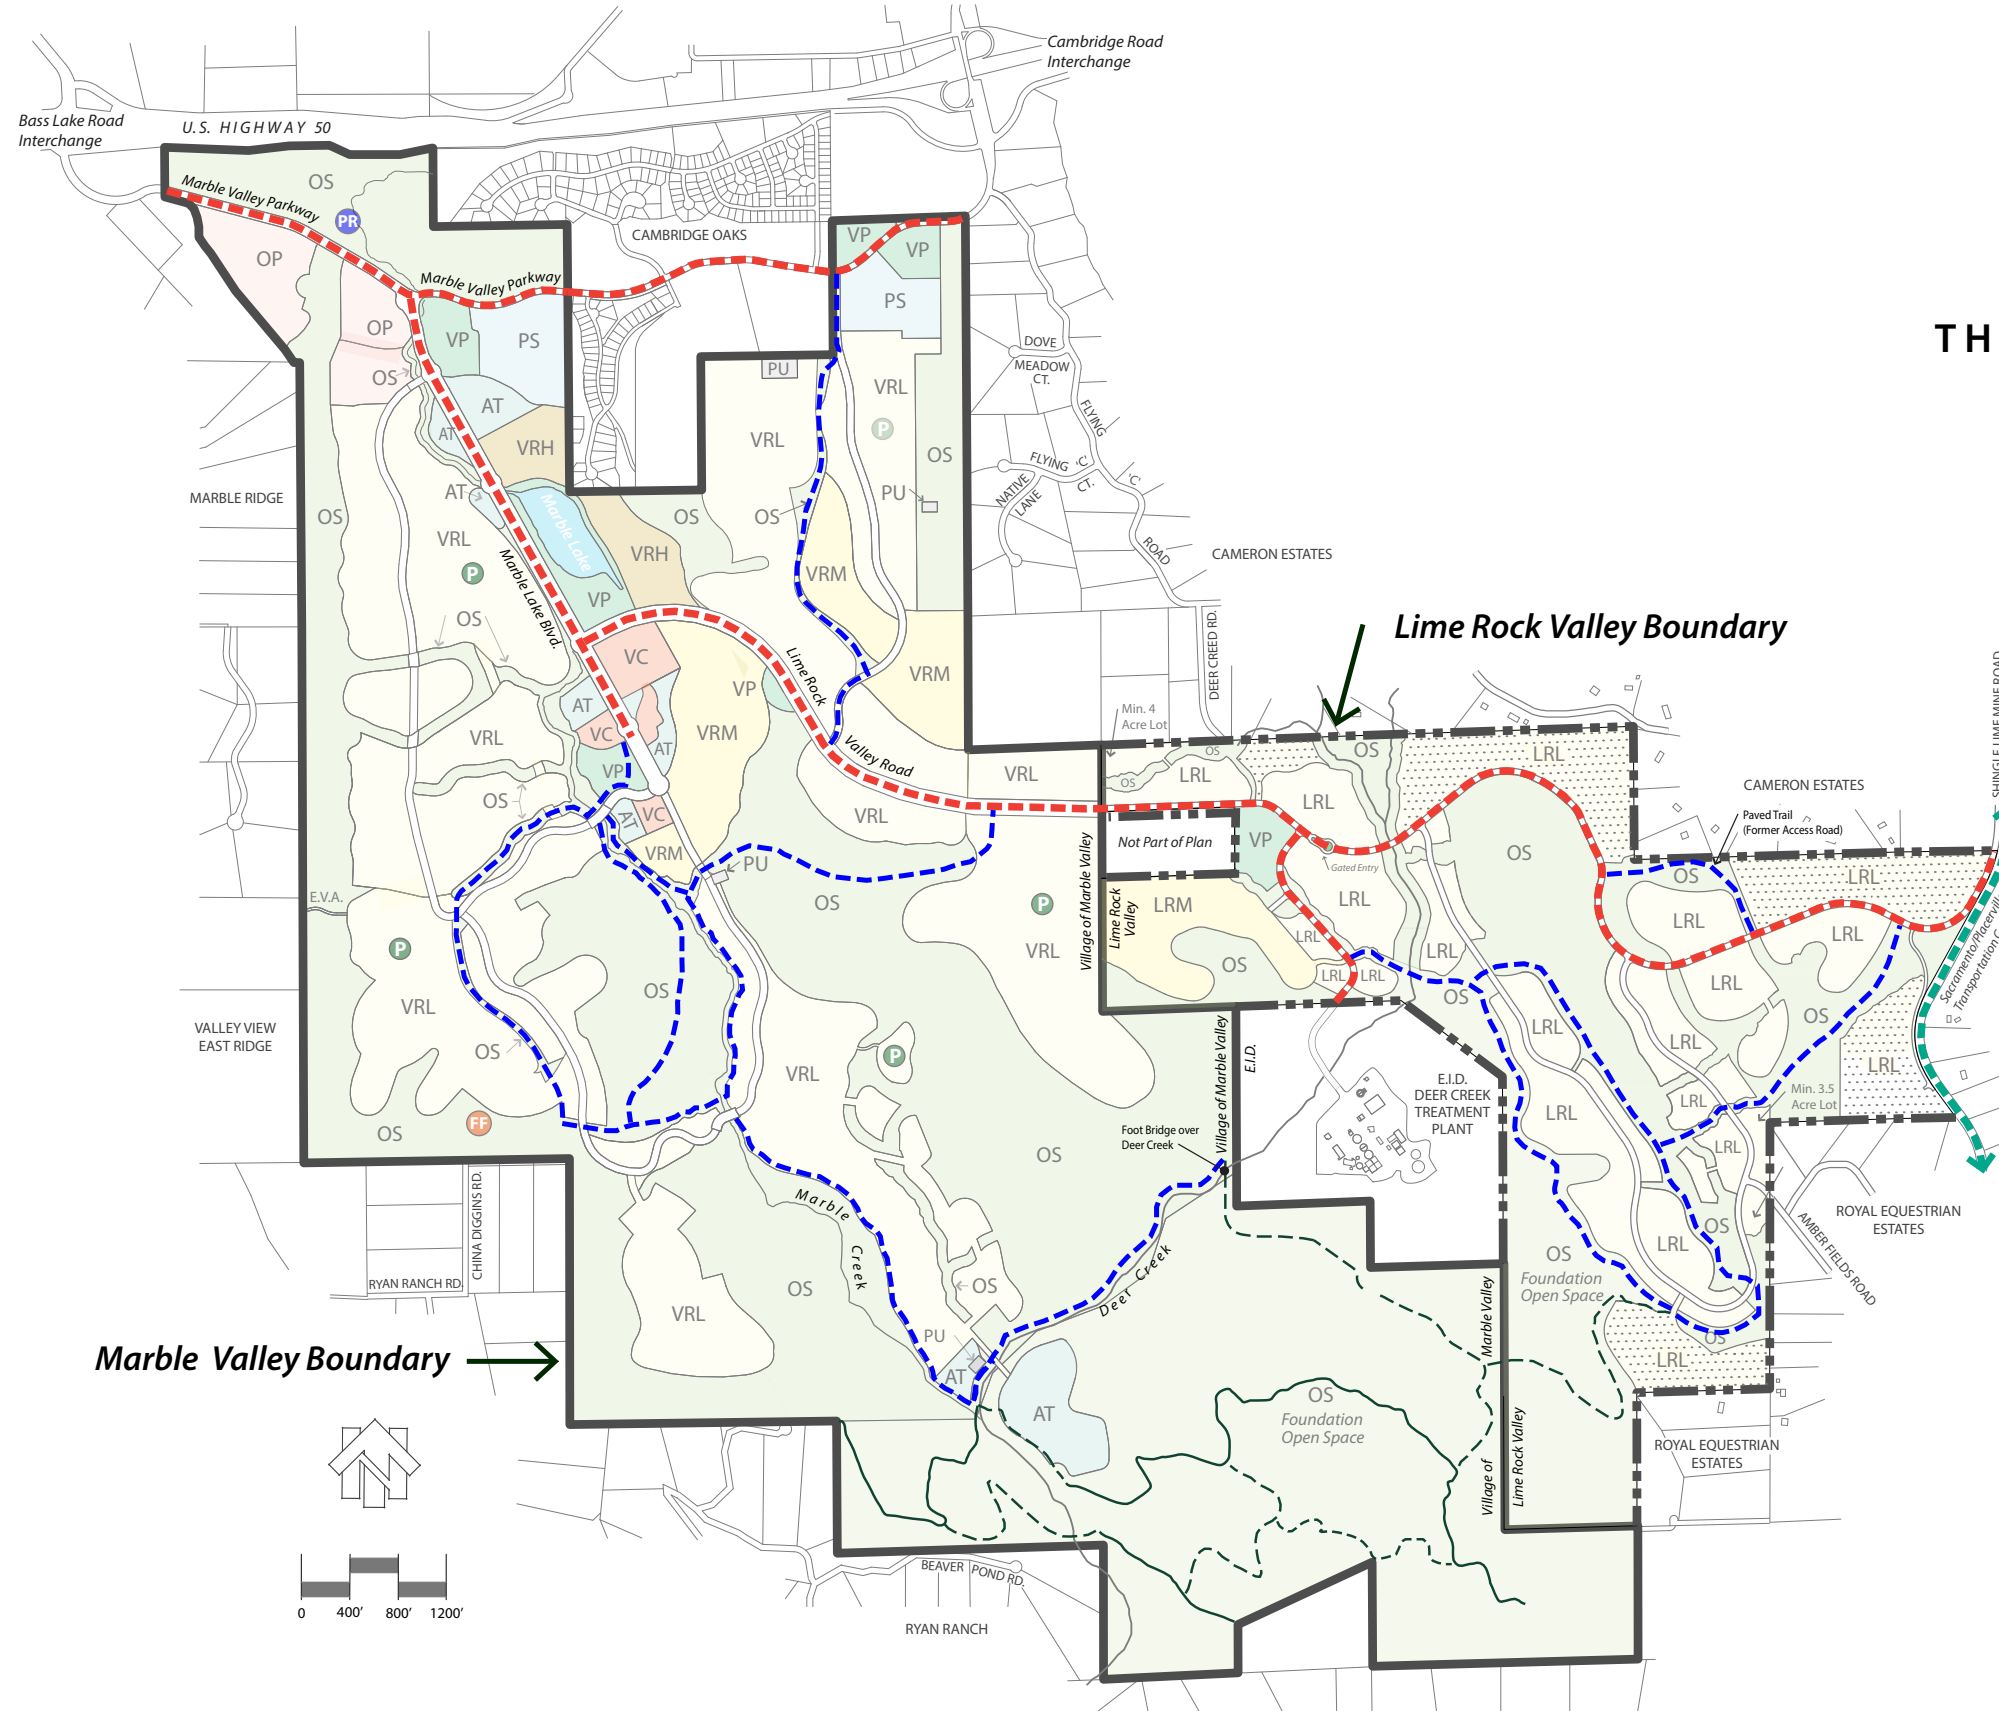

# COMMUNITY TRAIL PLAN

for LIME ROCK VALLEY and THE VILLAGE OF MARBLE VALLEY

- ### TRAILS
- - - - - Class I Bike Path
  - - - - - Gravel Trail (AB Crushed Rock)
  - Unpaved Hiking/Equestrian Trail (Existing)
  - - - - - Unpaved Hiking/Equestrian Trail (Proposed)
  - ↔ - - - - ↔ El Dorado Trail (Not Part of Project)

Marble Valley Boundary →

→ Lime Rock Valley Boundary