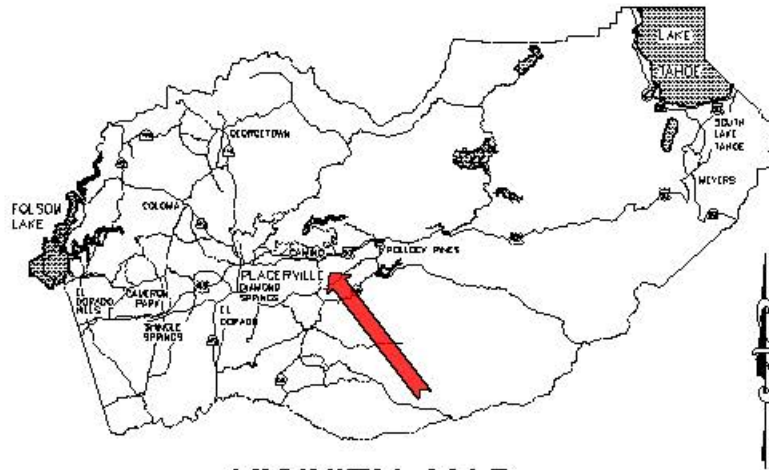

VICINITY MAP
Sly Park Bridge Replacement Project
CIP #77115

VICINITY MAP
COUNTY OF EL DORADO