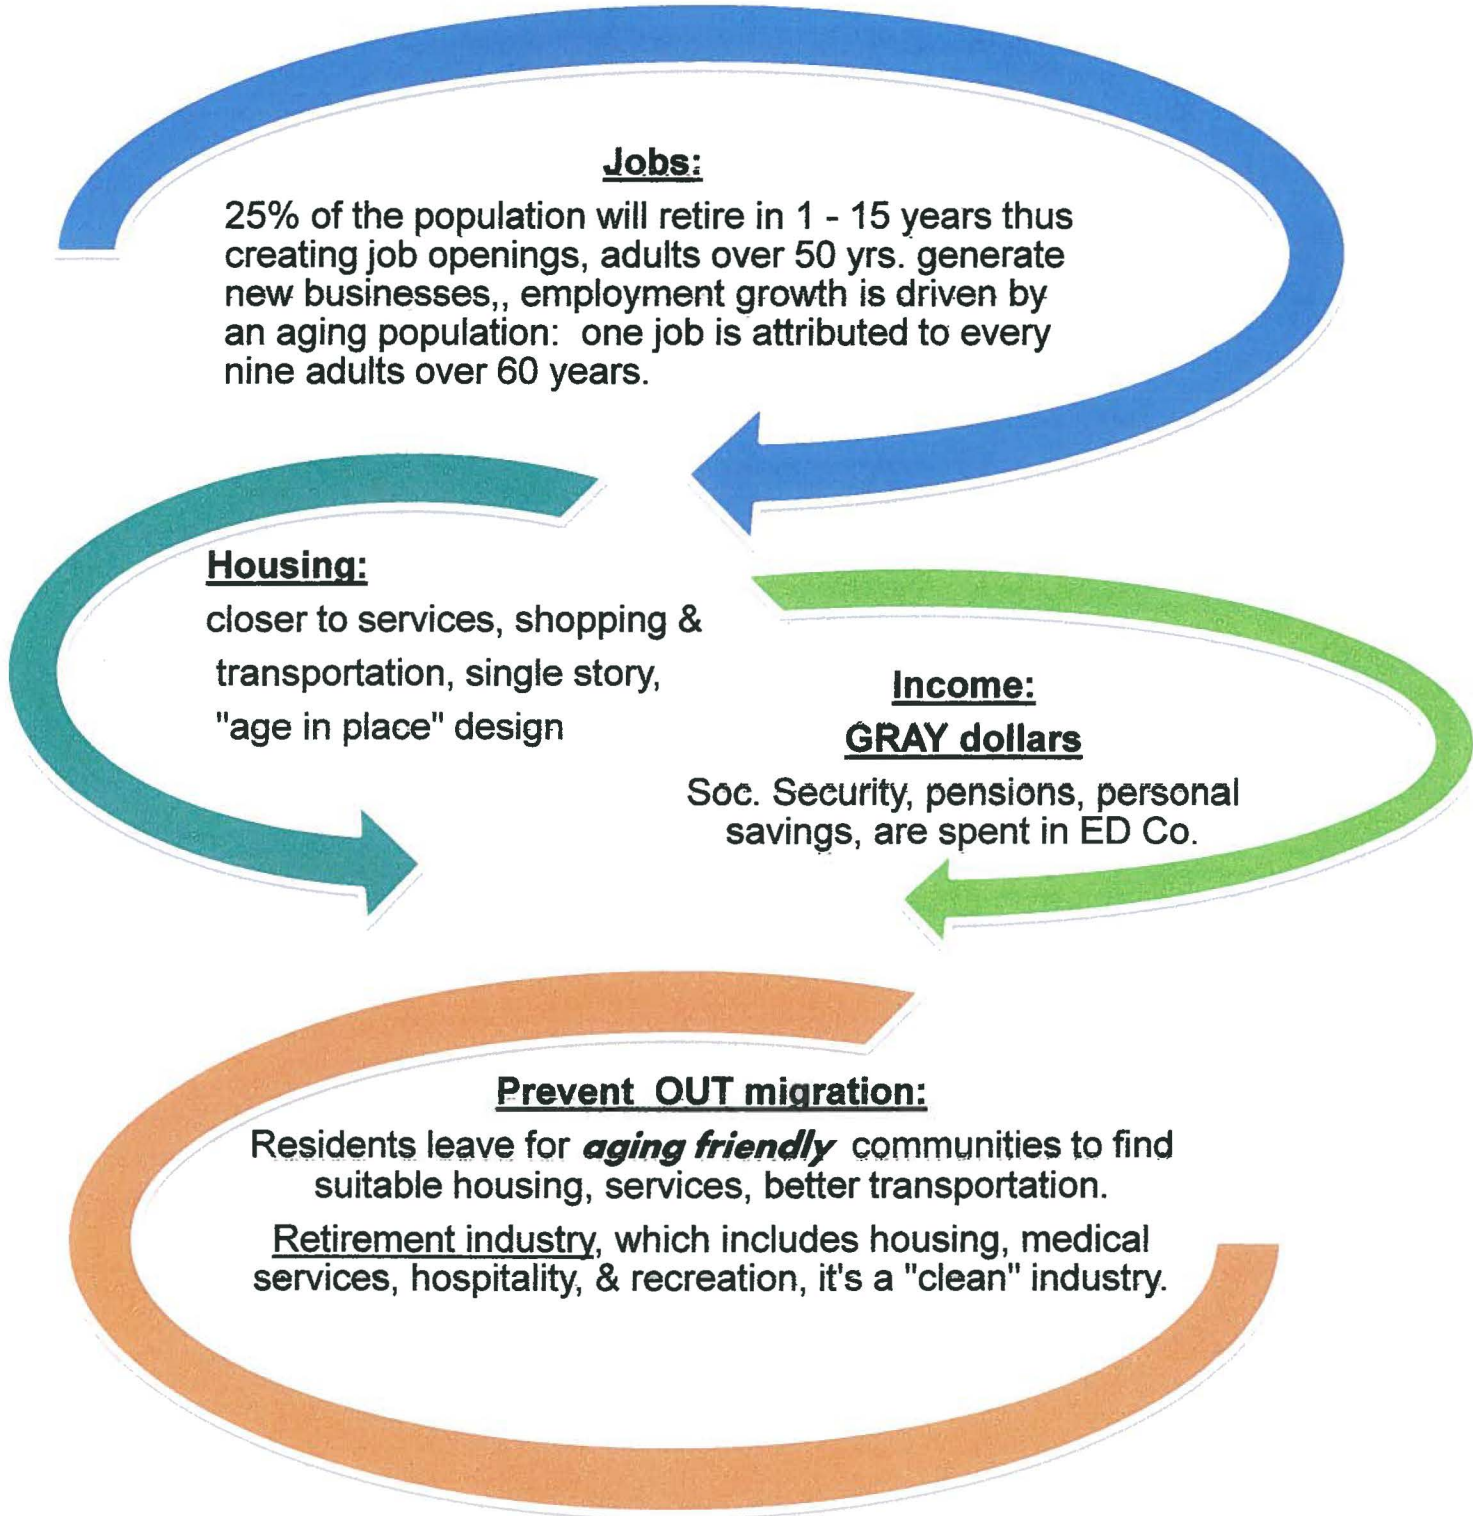

# The 2nd 50 years in El Dorado County

Population of aged 50 years to 65 years ➤ 44,950 US Census 2010

Submitted by Vicki Ludwig-DeVittorio

at Board Hearing of 128-13 #1

12-0267