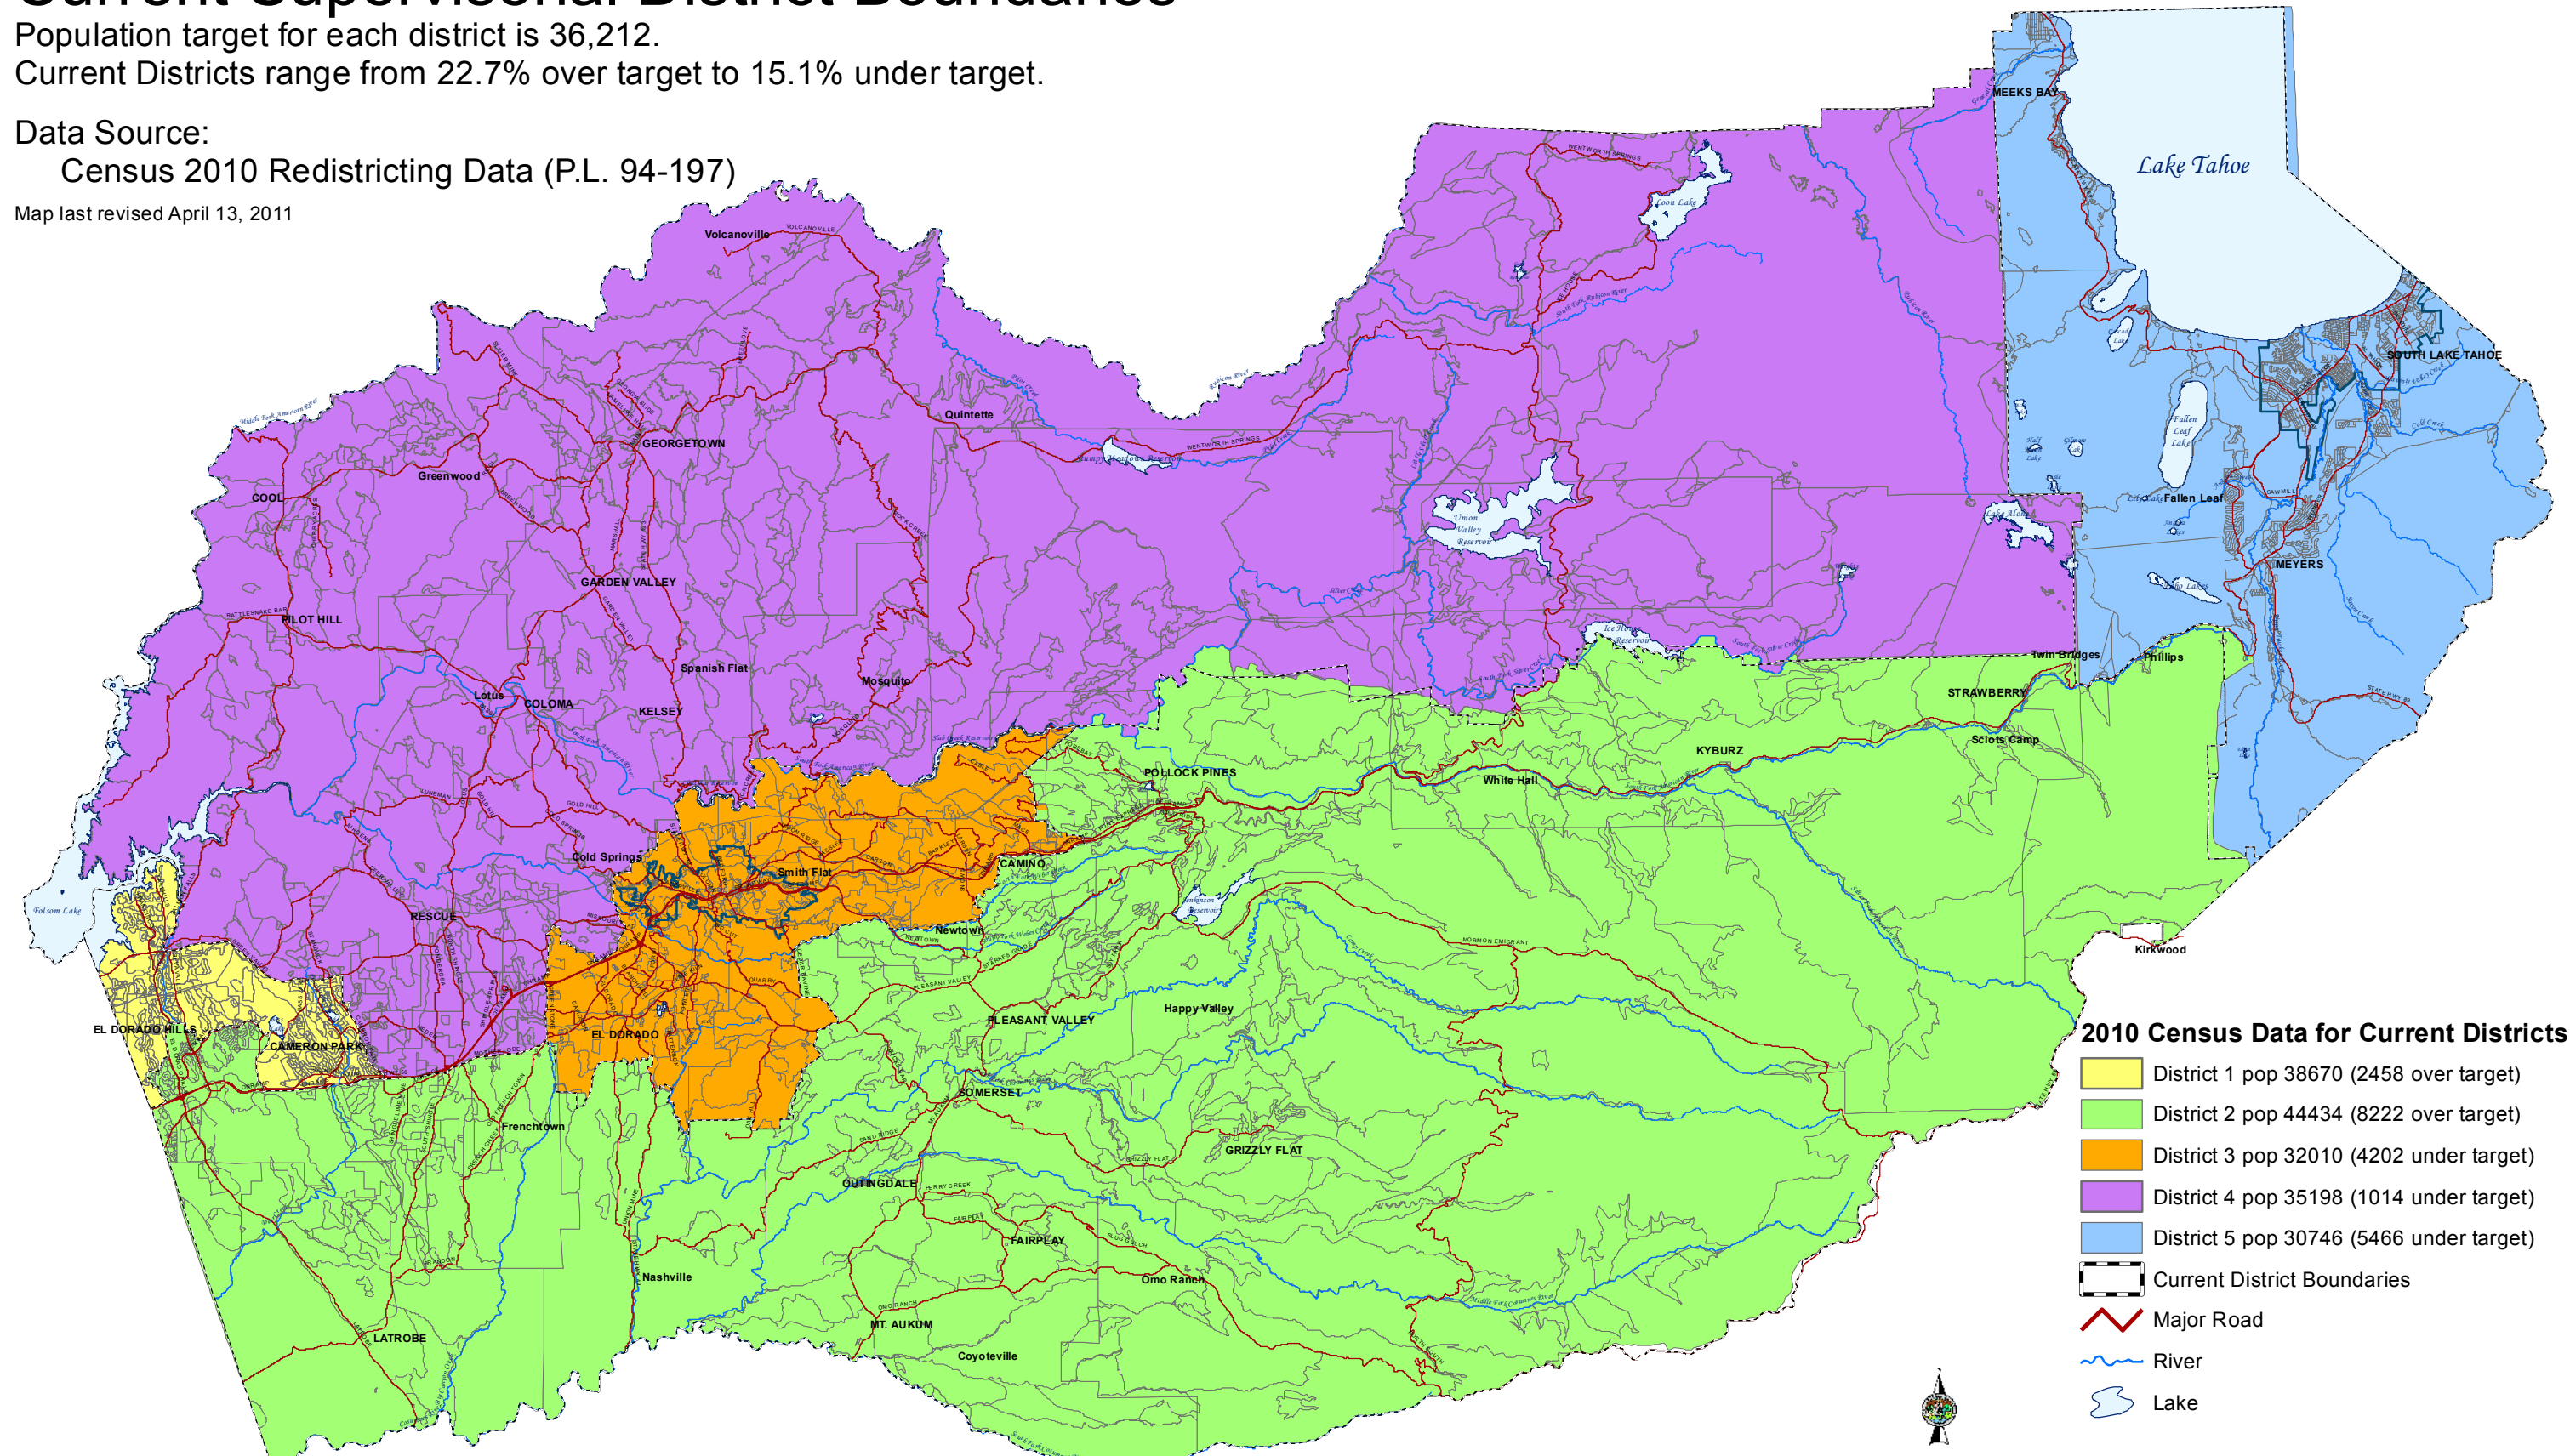

Current Supervisorial District Boundaries

Population target for each district is 36,212.

Current Districts range from 22.7% over target to 15.1% under target.

Data Source:

Census 2010 Redistricting Data (P.L. 94-197)

Map last revised April 13, 2011

2010 Census Data for Current Districts

- District 1 pop 38670 (2458 over target)
- District 2 pop 44434 (8222 over target)
- District 3 pop 32010 (4202 under target)
- District 4 pop 35198 (1014 under target)
- District 5 pop 30746 (5466 under target)
- Current District Boundaries
- Major Road
- River
- Lake

County of El Dorado
State of California