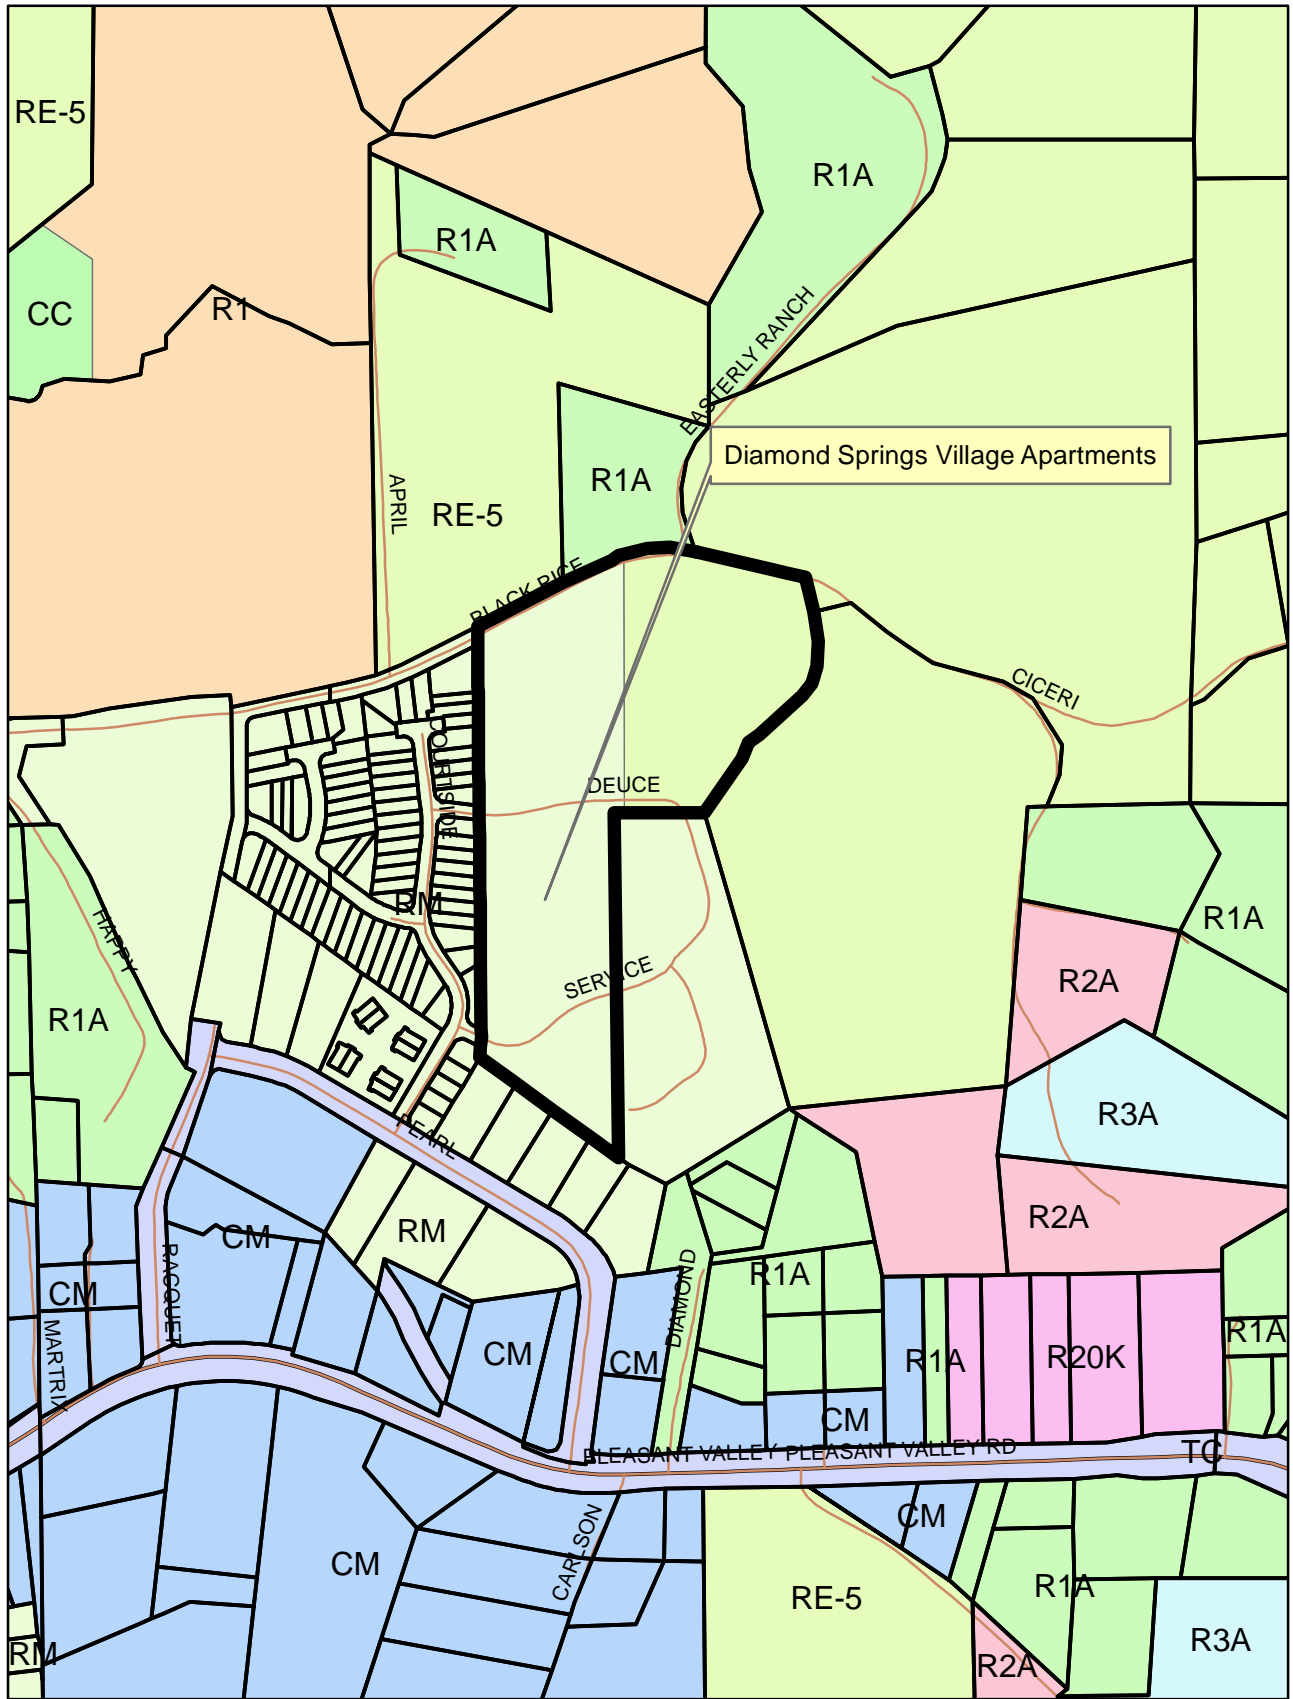

Diamond Springs Village Apartments

PD17-0002/Diamond Springs Village Apartments  
 General Plan Land Use Map  
 Exhibit C

- C
- HDR
- LDR
- MDR
- MFR

0 0.05 0.1 0.2 Miles

# PD17-0002/Diamond Springs Village Apartments Zoning Map Exhibit D

- CC
- CM
- R1
- R1A
- R2A
- R20K
- R3A
- RE-5
- RM
- TC