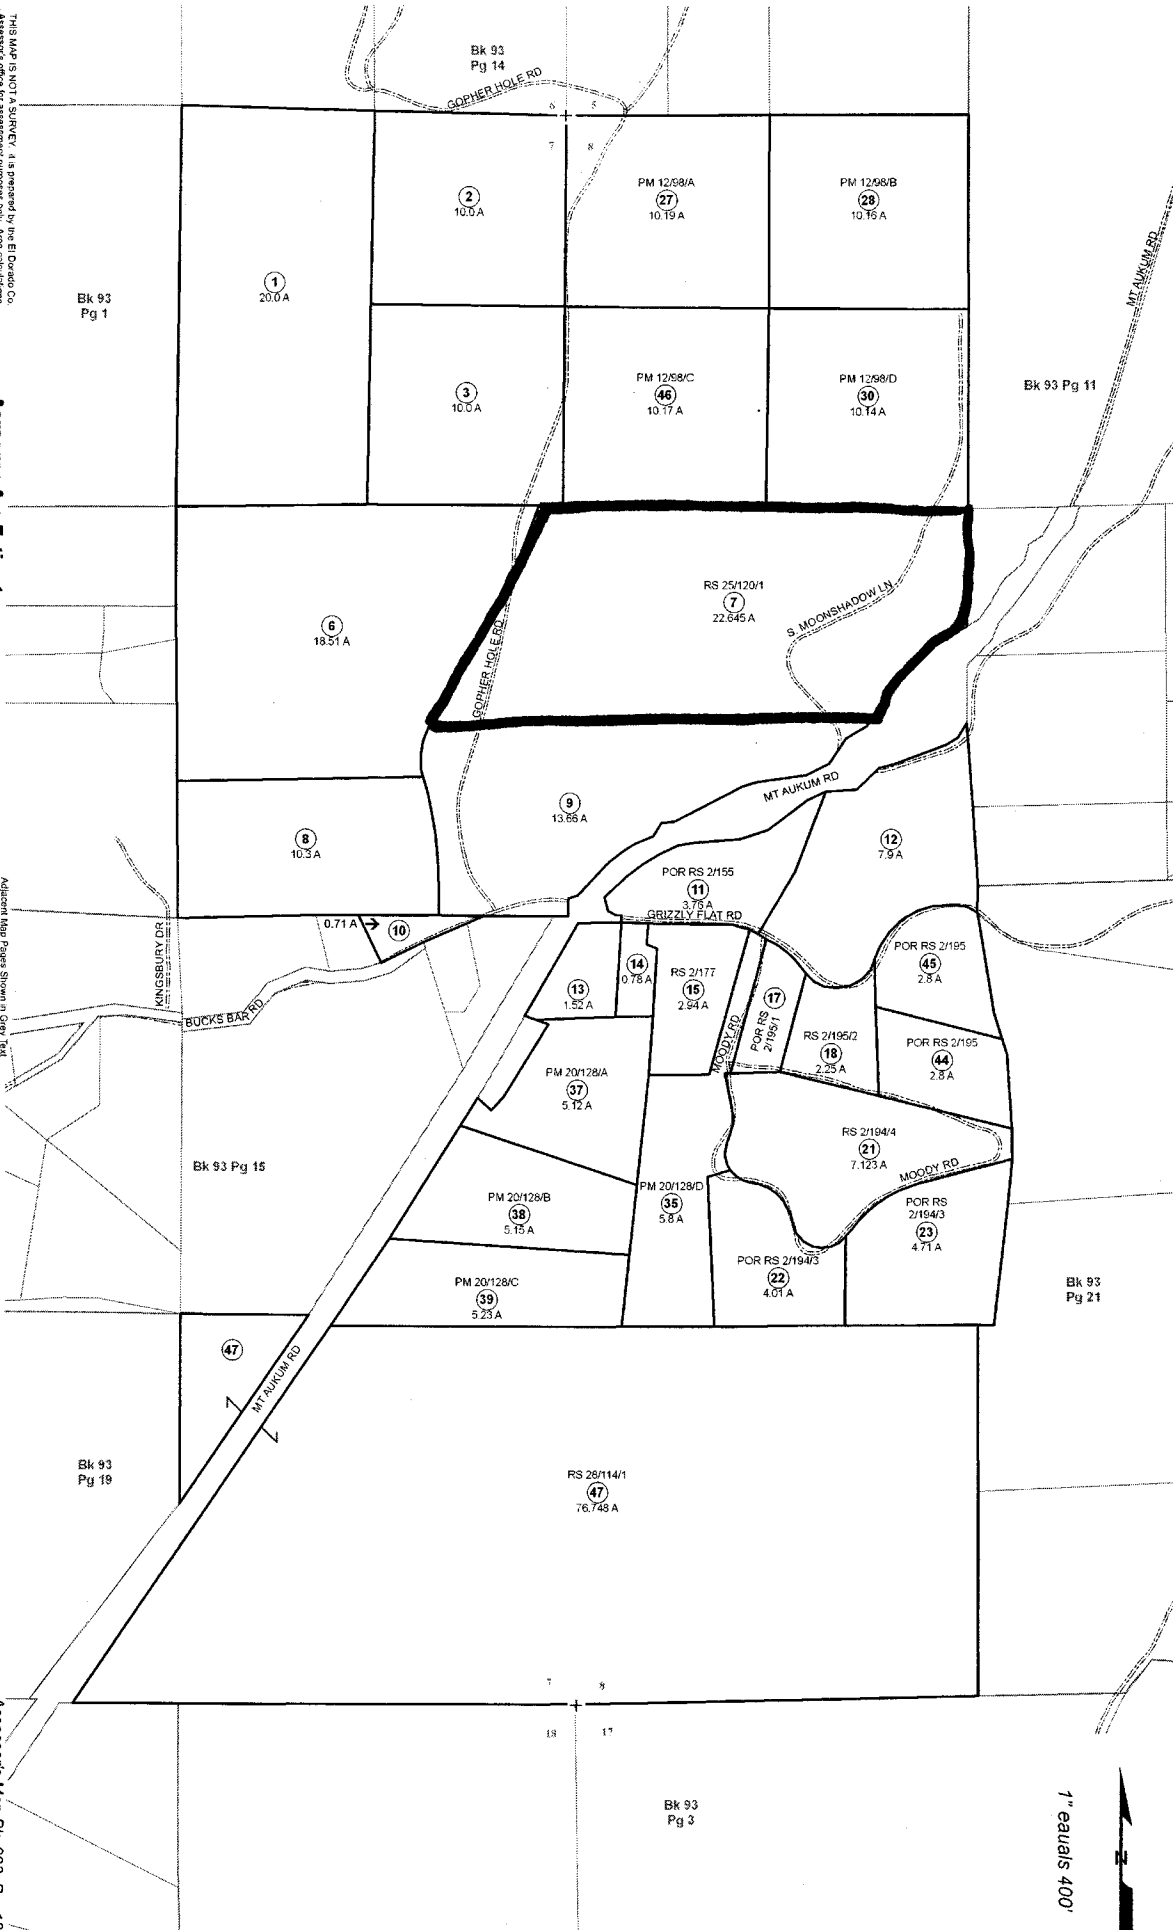

Acreages Are Estimates

Rev. Dec. 31, 2005

Assessor's Map Bk. 093, Pg. 18
County of El Dorado, CA

POR. SECS. 7 & 8, T.9N., R.12E., M.D.M.

1" equals 400'

93:18