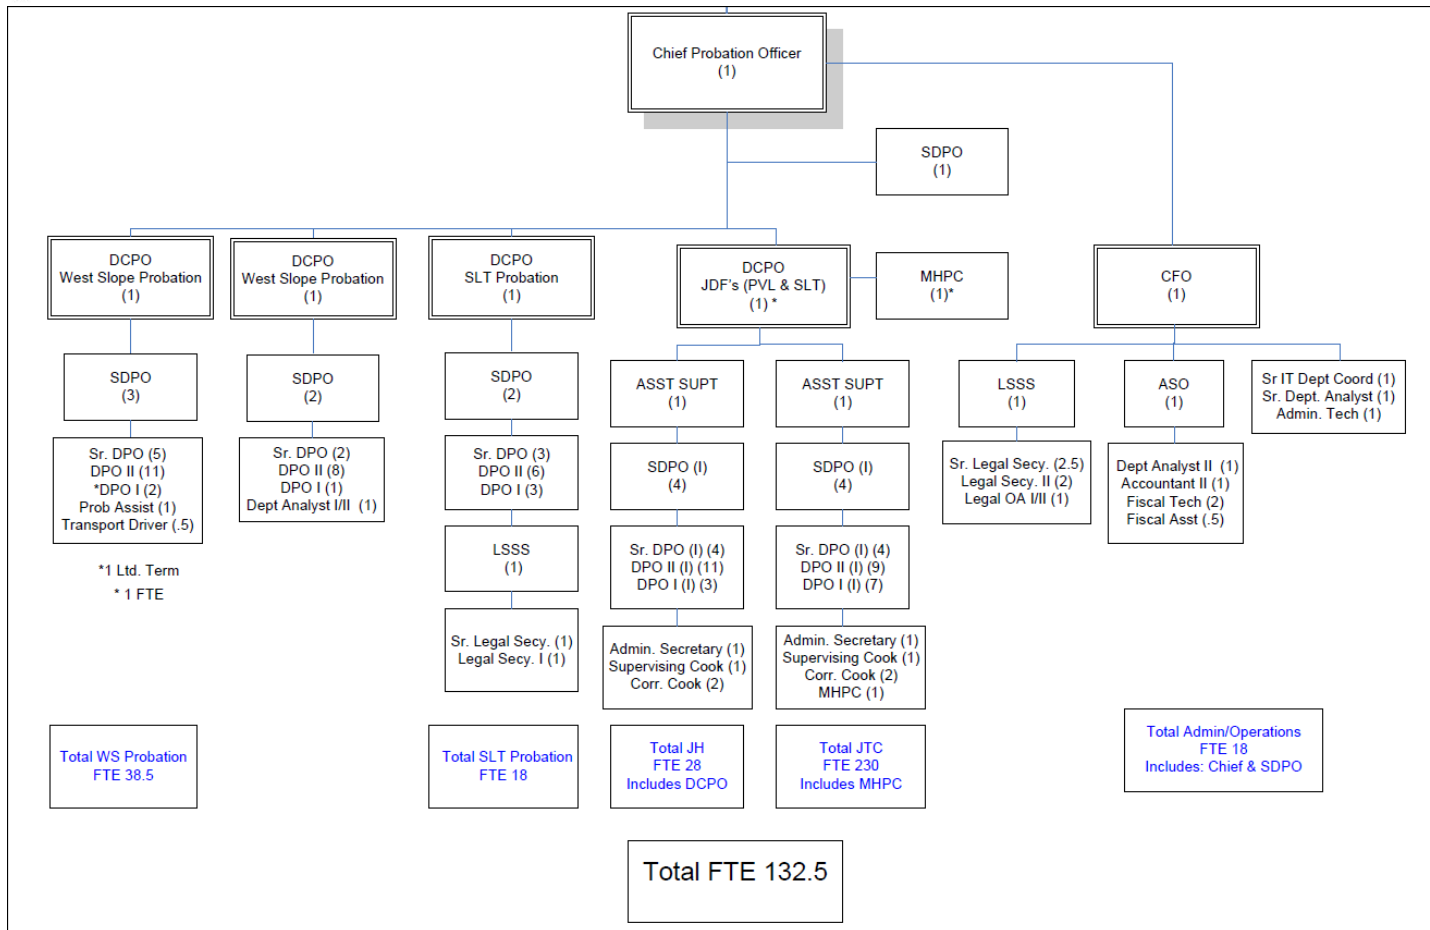

El Dorado County Probation Department

We Believe Our Well Trained, Dedicated and Compassionate Employees are the Probation Department's Most Valuable Asset

Adult Services

- Court Services
- Field Services
- AB109/Public Safety Realignment
- Sex Offender Supervision
- Proposition 36/Drug Court
- Behavioral Health Court
- Veterans Court
- DUI Court
- Domestic Violence Court
- Courtesy Supervision
- Electronic Monitoring Program

Administrative Support Services Unit

- Information Technologies
- Clerical
- Fiscal
- Personnel

Juvenile Services

- Intake
 - Juvenile Treatment Center – South Lake Tahoe
 - Challenge Program (in addition to all JH services)
 - Juvenile Hall – Placerville
 - Family Reunification Program
 - Substance Abuse Education
 - Education
 - Mental Health Services
 - Anger Management Program
 - Diet & Nutrition
 - Medical Services
 - Recreation
- Court Services
- Supervision/Special Programs
- Juvenile Delinquency Prevention Commission
- Juvenile Services Council