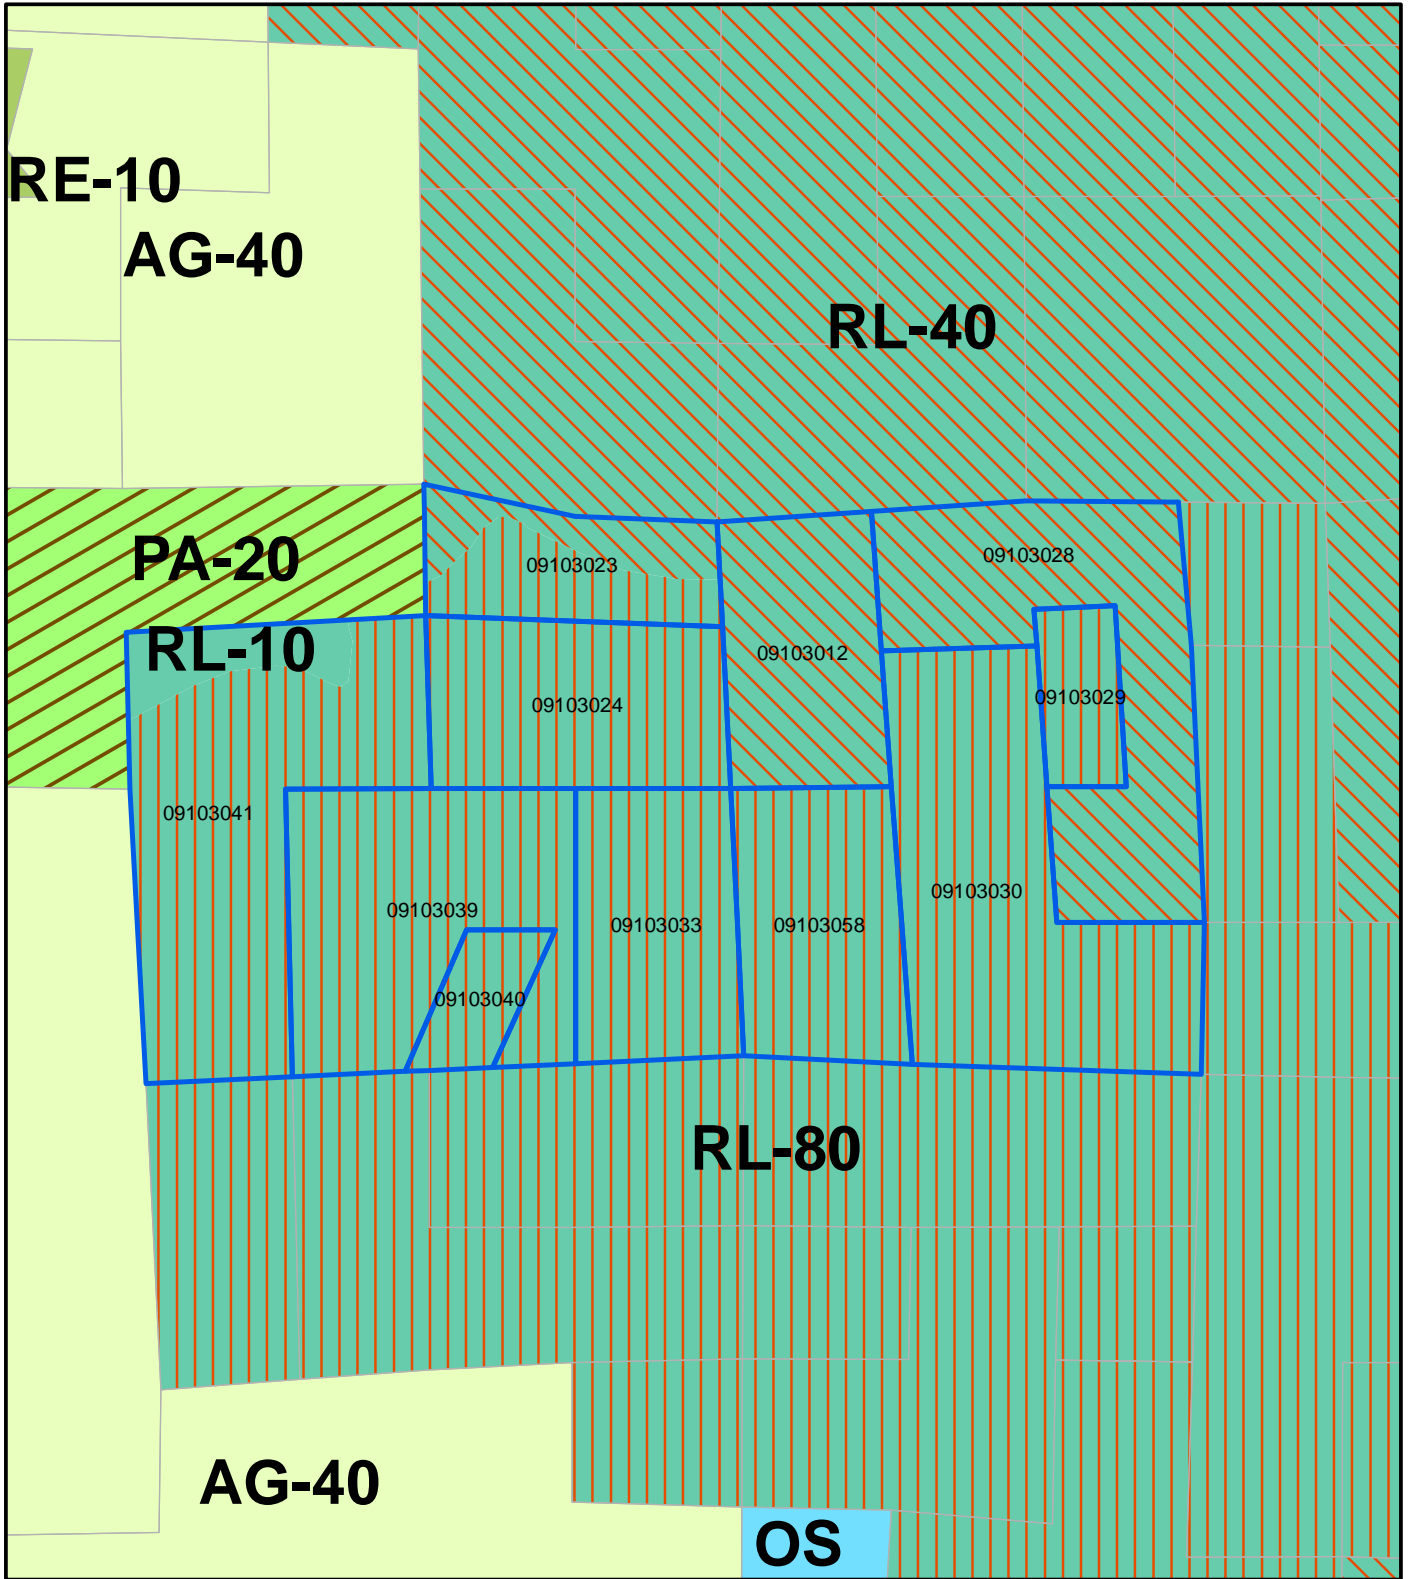

Exhibit 8: Zoning Map

Legend

 El Dorado Ranch Phase 3 Parcels

P79-0129-C/Pellitier Trust
Prepared By Aaron Mount