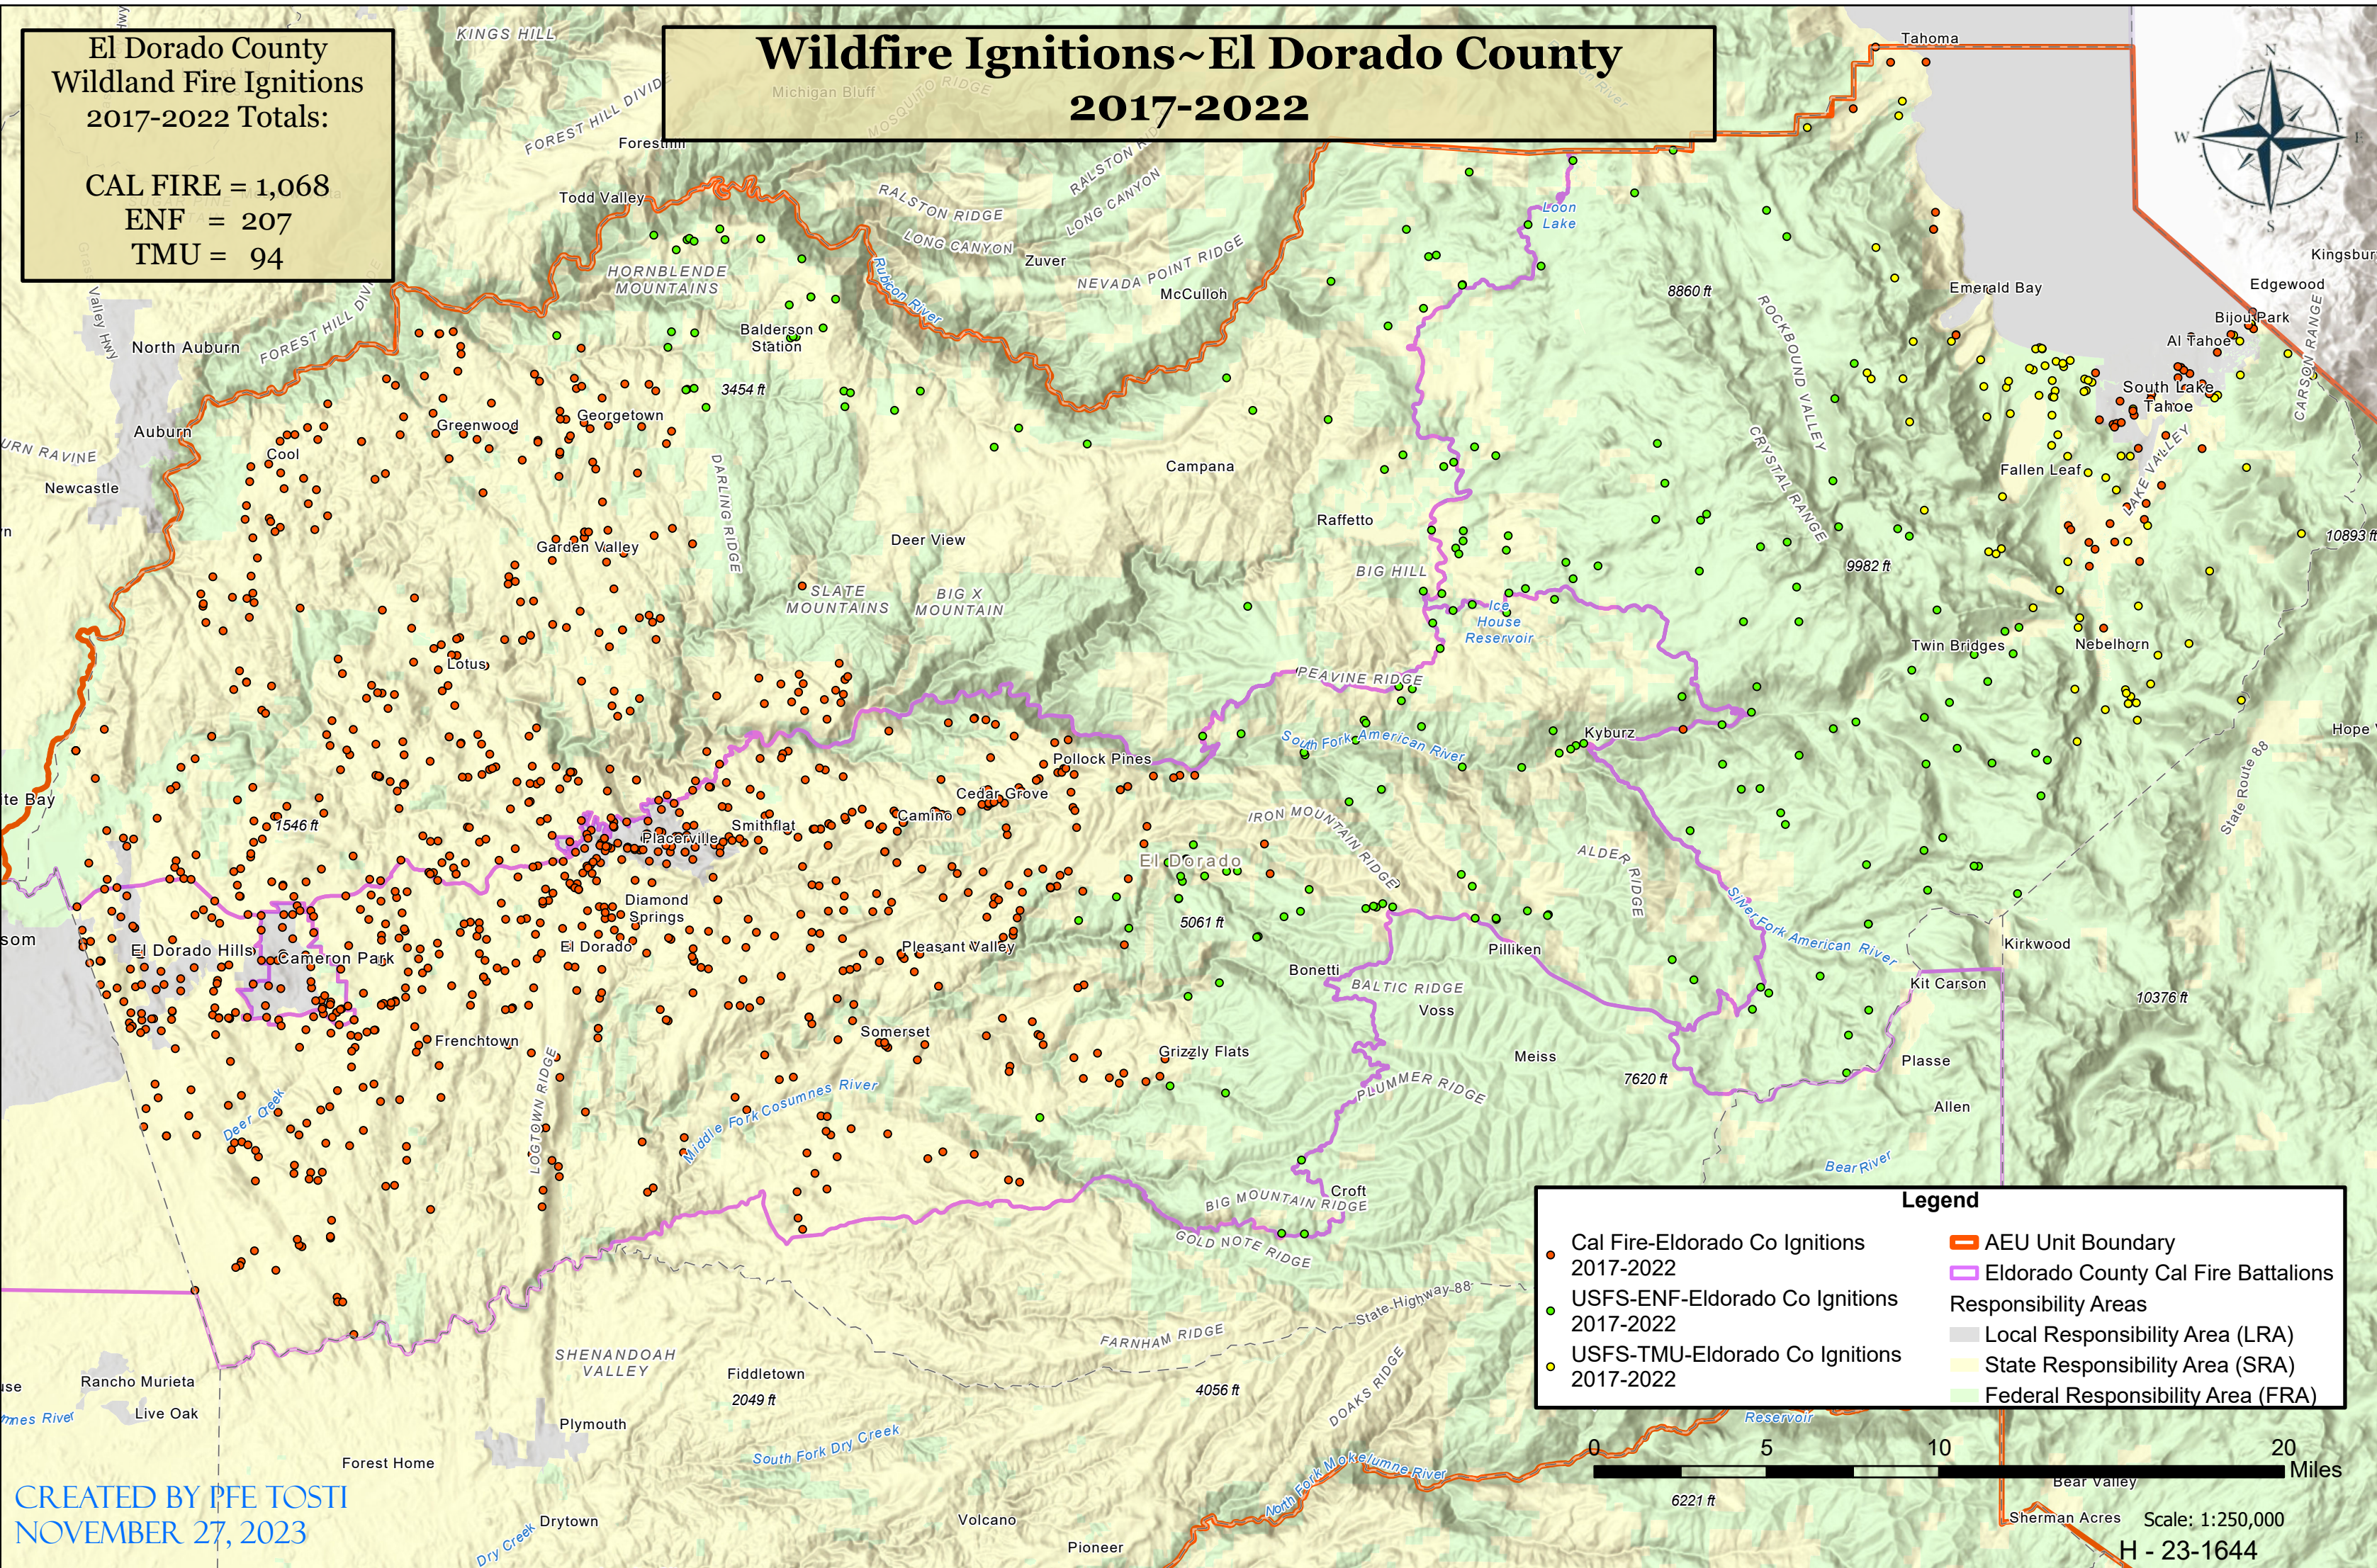

**El Dorado County
Wildland Fire Ignitions
2017-2022 Totals:**

CAL FIRE = 1,068
ENF = 207
TMU = 94

Wildfire Ignitions~El Dorado County 2017-2022

Legend

- Cal Fire-Eldorado Co Ignitions 2017-2022
- USFS-ENF-Eldorado Co Ignitions 2017-2022
- USFS-TMU-Eldorado Co Ignitions 2017-2022
- AEU Unit Boundary
- Eldorado County Cal Fire Battalions Responsibility Areas
- Local Responsibility Area (LRA)
- State Responsibility Area (SRA)
- Federal Responsibility Area (FRA)

CREATED BY PFE TOSTI
NOVEMBER 27, 2023

Scale: 1:250,000
H - 23-1644