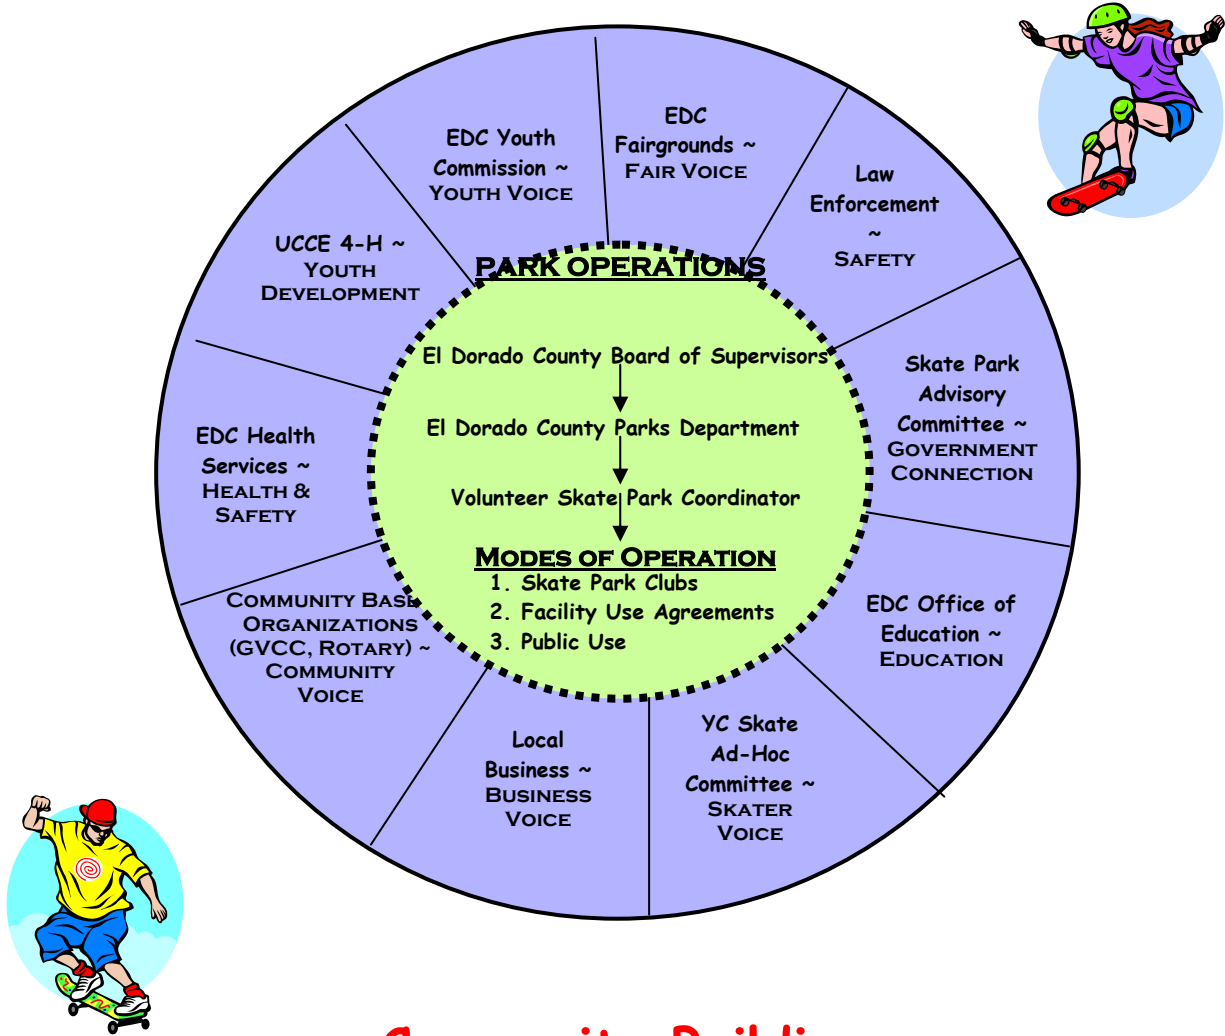

# Joe's Skate Park Collaborative

The mission of Joe's Skate Park Collaborative is to foster multi-generational stewards who will create and maintain a healthy and positive atmosphere for all users of Joe's Skate Park in the Fairgrounds Recreation Area. The vision is to build a community of educated, engaged, powerful people who will collectively find solutions for the problems facing Joe's Skate Park and our community's youth.

## Resource & Operational Wheel

## Community Building

\*Liability Modes of Operation: 1) Skate Park Clubs- ANR office of Risk Services – University of California Cooperative Extension; 2) Facility Use Agreements – El Dorado County Risk Management a division of Human Resources; 3) Public Use – Per Government Health and Safety Code 831.7 in coordination with docent program and part of Joe's Skate Park Collaborative. Docents to be insured by (subject to approval of insurance carrier of EDCOE) El Dorado County Office of Education.