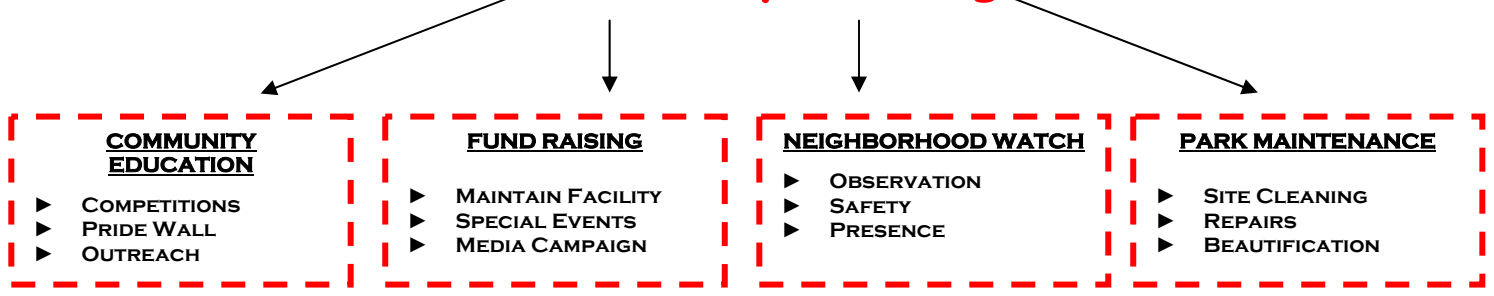

Community Building

*Liability Modes of Operation: 1) Skate Park Clubs- ANR office of Risk Services – University of California Cooperative Extension; 2) Facility Use Agreements – El Dorado County Risk Management a division of Human Resources; 3) Public Use – Per Government Health and Safety Code 831.7 in coordination with docent program and part of Joe's Skate Park Collaborative. Docents to be insured by (subject to approval of insurance carrier of EDCOE) El Dorado County Office of Education.