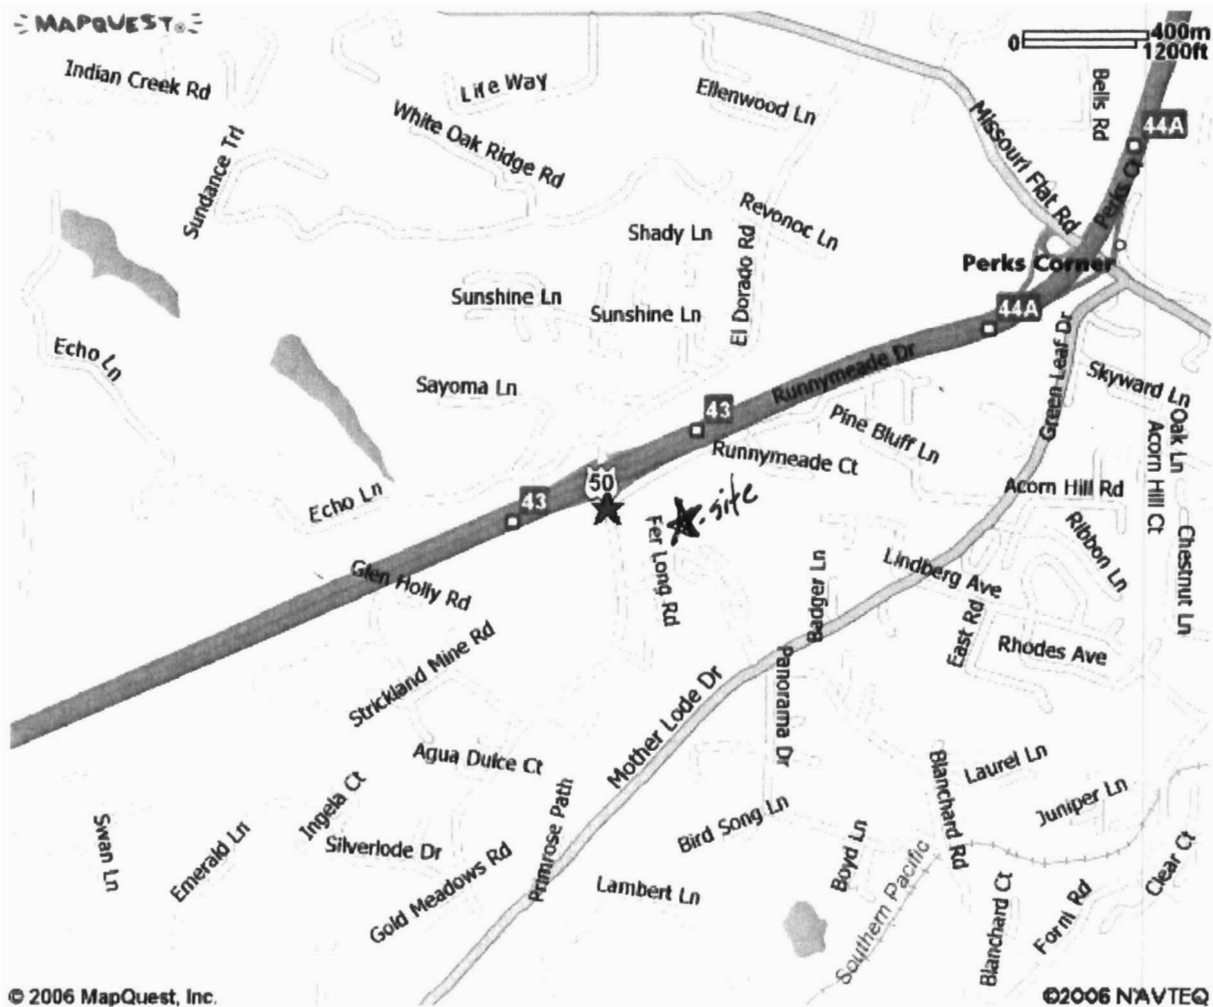

El Dorado Rd & Runnymede Dr
Placerville CA
95667 US

Notes:

[Empty text box for notes]

SIGN UP TO BECOME A
GTX HIGH MILEAGE
LEGENDS IN MOTION MEMBER

Get special offers, news,
tips and more!

© 2006 MapQuest, Inc.

©2006 NAVTEQ

All rights reserved. Use Subject to License/Copyright

This map is informational only. No representation is made or warranty given as to its content. User assumes all risk of use. MapQuest and its suppliers assume no responsibility for any loss or delay resulting from such use.