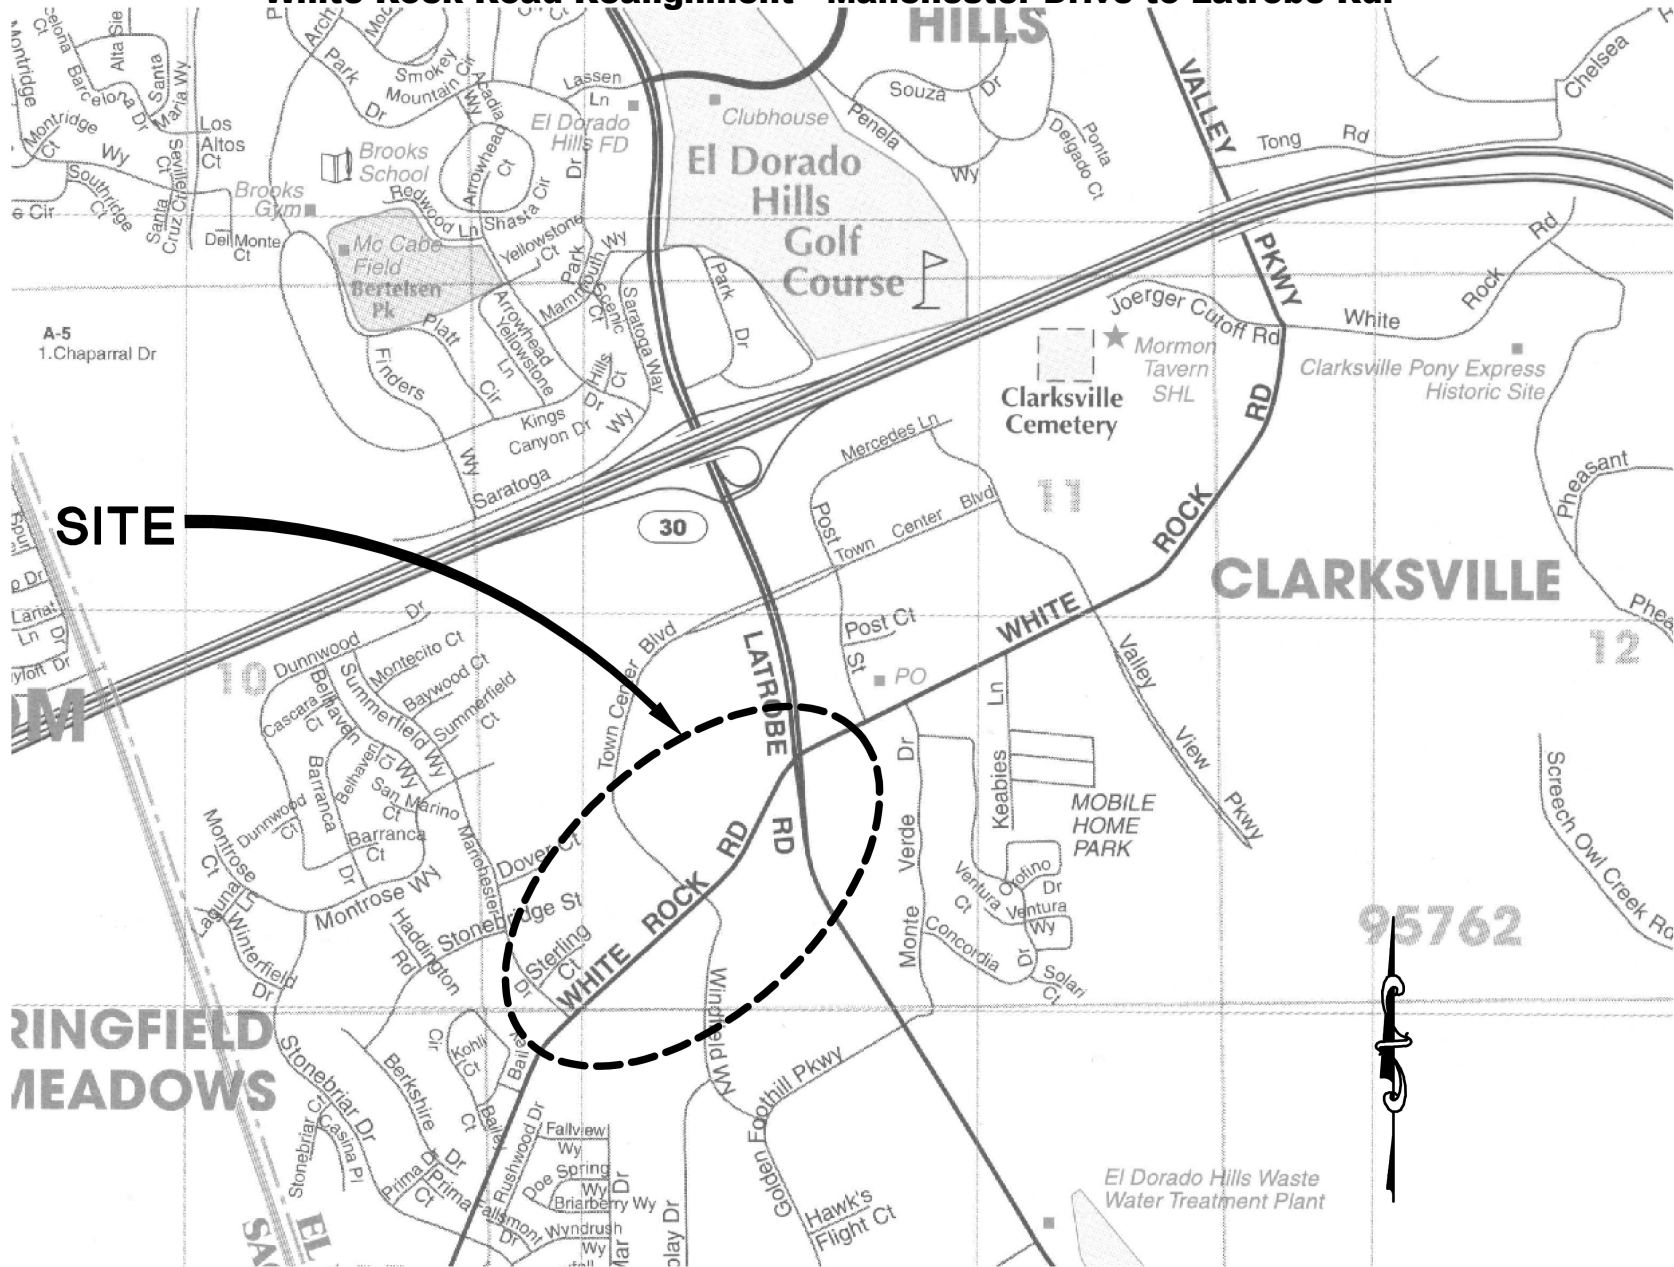

**Project No. 72401
White Rock Road Realignment - Manchester Drive to Latrobe Rd.**

LOCATION MAP

NOT TO SCALE