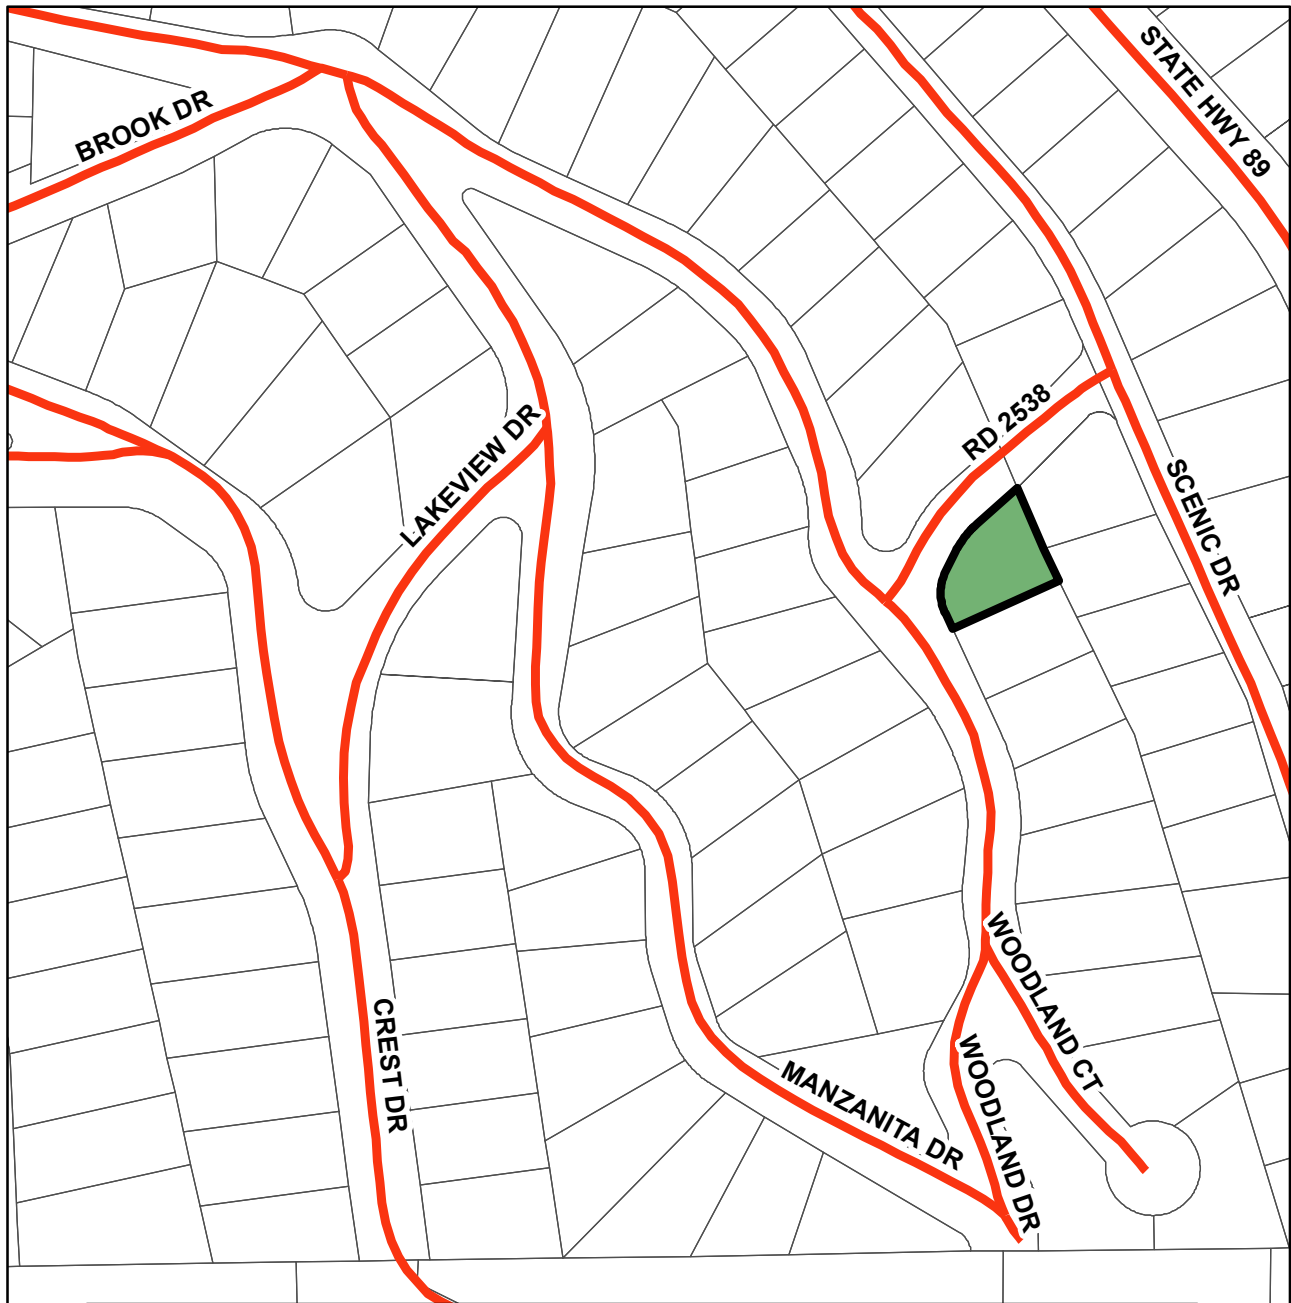

VICINITY MAP

AOE 13-010
APN: 016-435-01
The Hanesworth Limited Partnership, L.P.