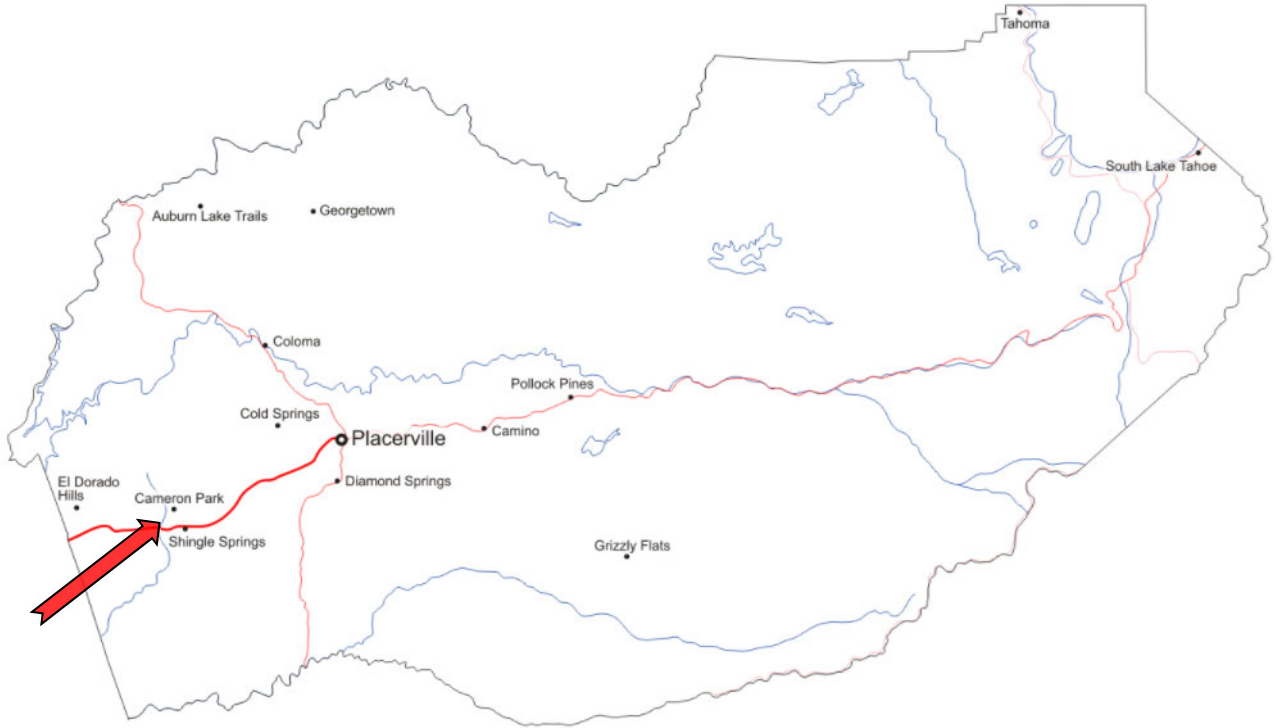

VICINITY MAP
Cameron Park Widening – Palmer to Hacienda
CIP #72143

County of El Dorado
Department of Transportation