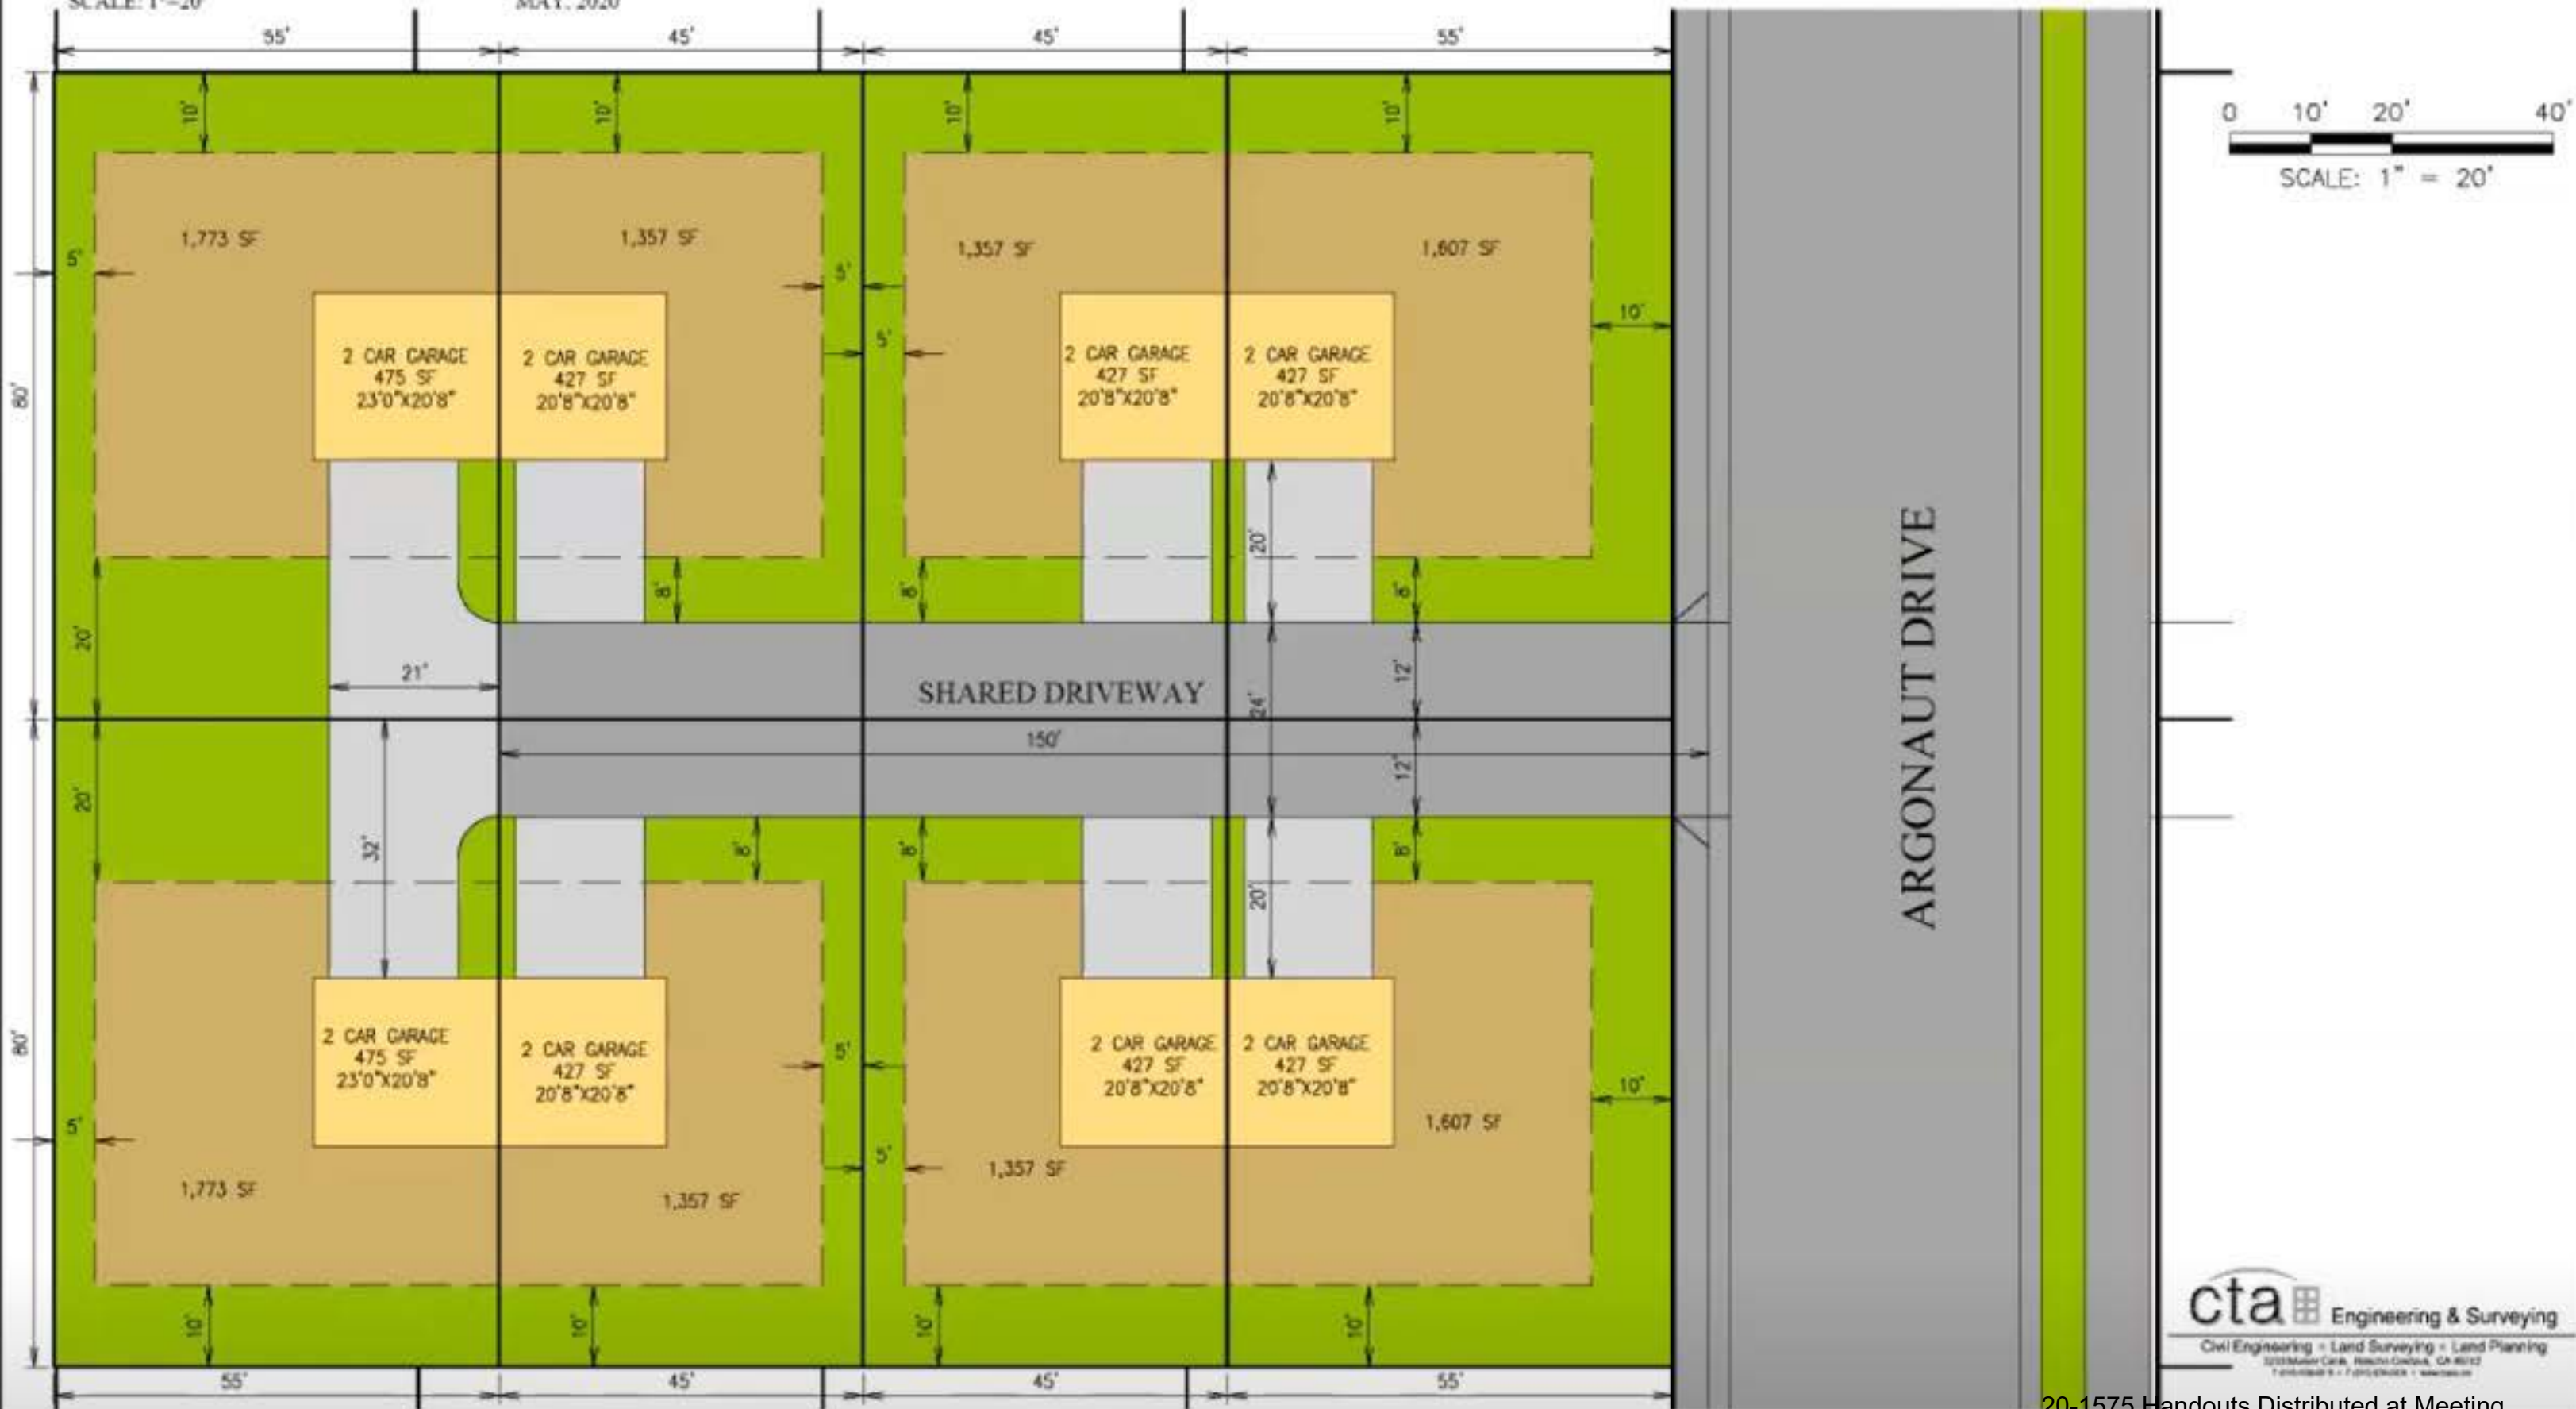

DORADO OAKS BUILDING ENVELOPE EXHIBIT

EL DORADO COUNTY, CALIFORNIA

PC 12-10-20
Item #4
2 Pages

SCALE: 1"=20' MAY, 2020

DORADO OAKS

BUILDING ENVELOPE EXHIBIT - 2

EL DORADO COUNTY, CALIFORNIA

SCALE: 1"=20' MAY, 2020

STREET PARKING

A STREET - 43 SPACES
B STREET - 31 SPACES

B STREET