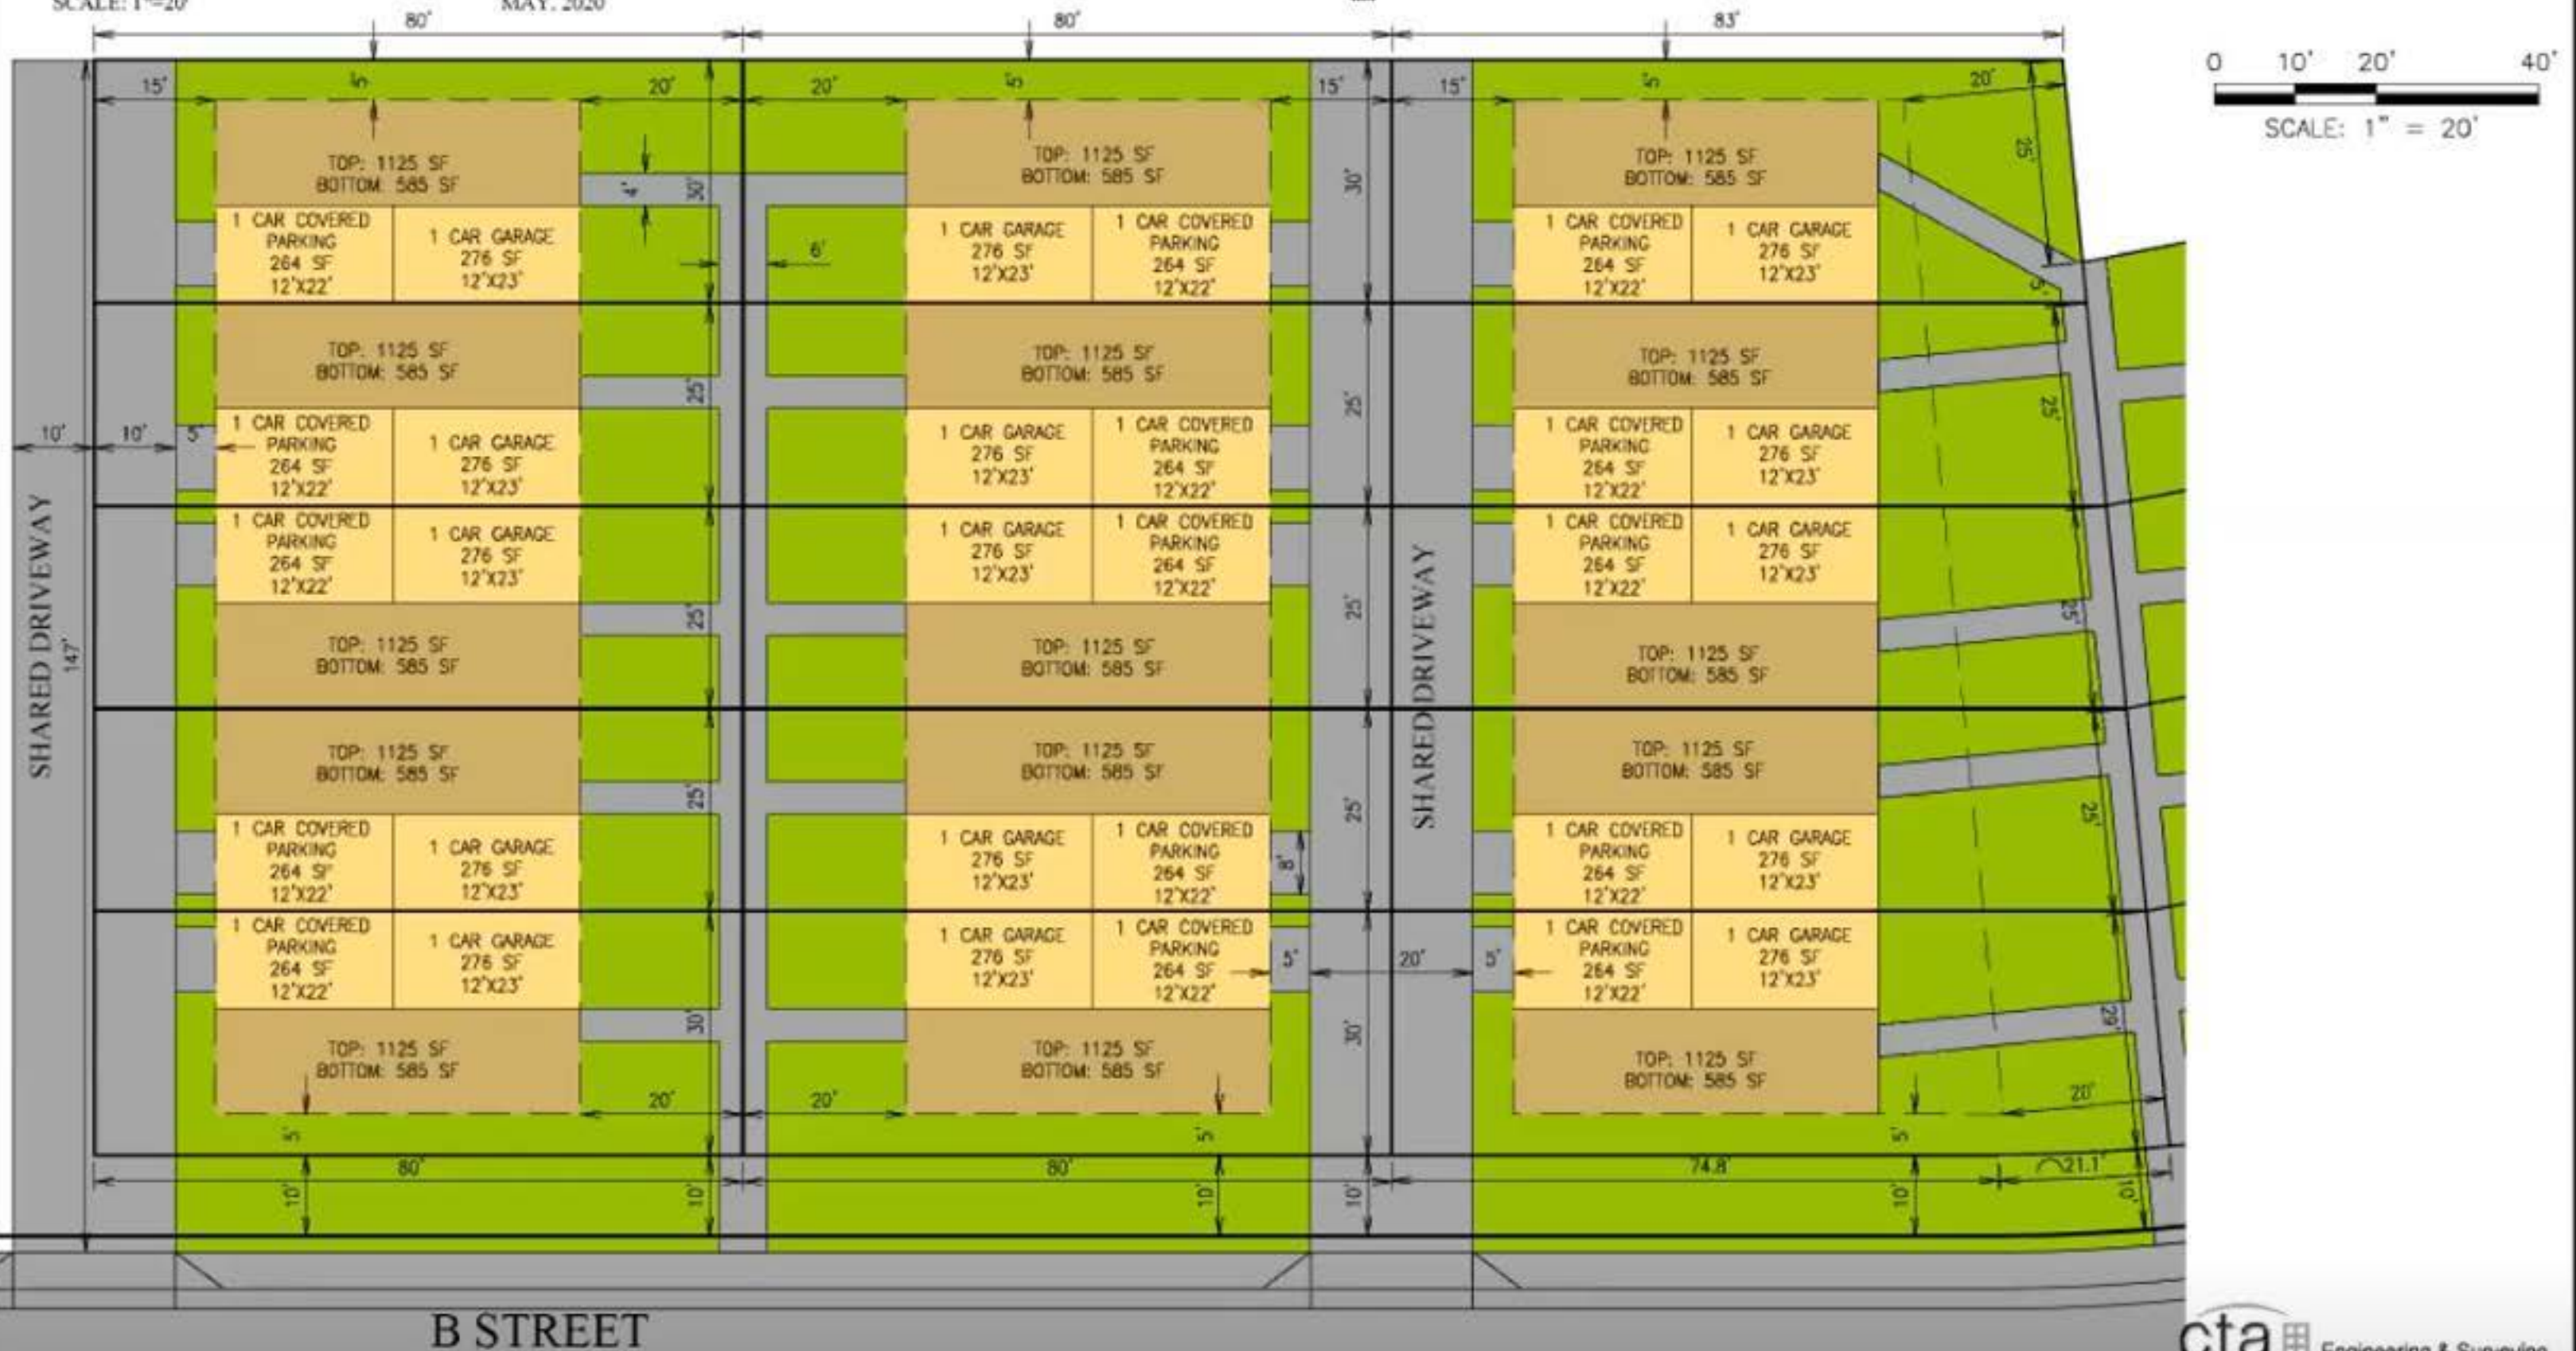

DORADO OAKS BUILDING ENVELOPE EXHIBIT

EL DORADO COUNTY, CALIFORNIA

PC 12-10-20
Item #4
2 Pages

SCALE: 1"=20' MAY, 2020

DORADO OAKS

BUILDING ENVELOPE EXHIBIT - 2

EL DORADO COUNTY, CALIFORNIA

SCALE: 1"=20' MAY, 2020

STREET PARKING

A STREET - 43 SPACES
B STREET - 31 SPACES

B STREET