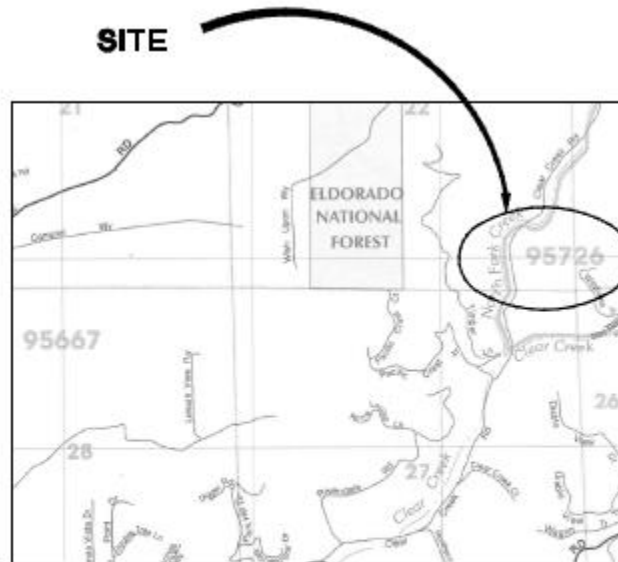

**COUNTY OF EL DORADO, CALIFORNIA  
COMMUNITY DEVELOPMENT SERVICES  
DEPARTMENT OF TRANSPORTATION**

**CLEAR CREEK ROAD BRIDGE REPLACEMENTS**

**CLEAR CREEK BRIDGE PM 0.25  
LOCATION MAP**

NOT TO SCALE

**CLEAR CREEK BRIDGE PM 1.82  
LOCATION MAP**

NOT TO SCALE