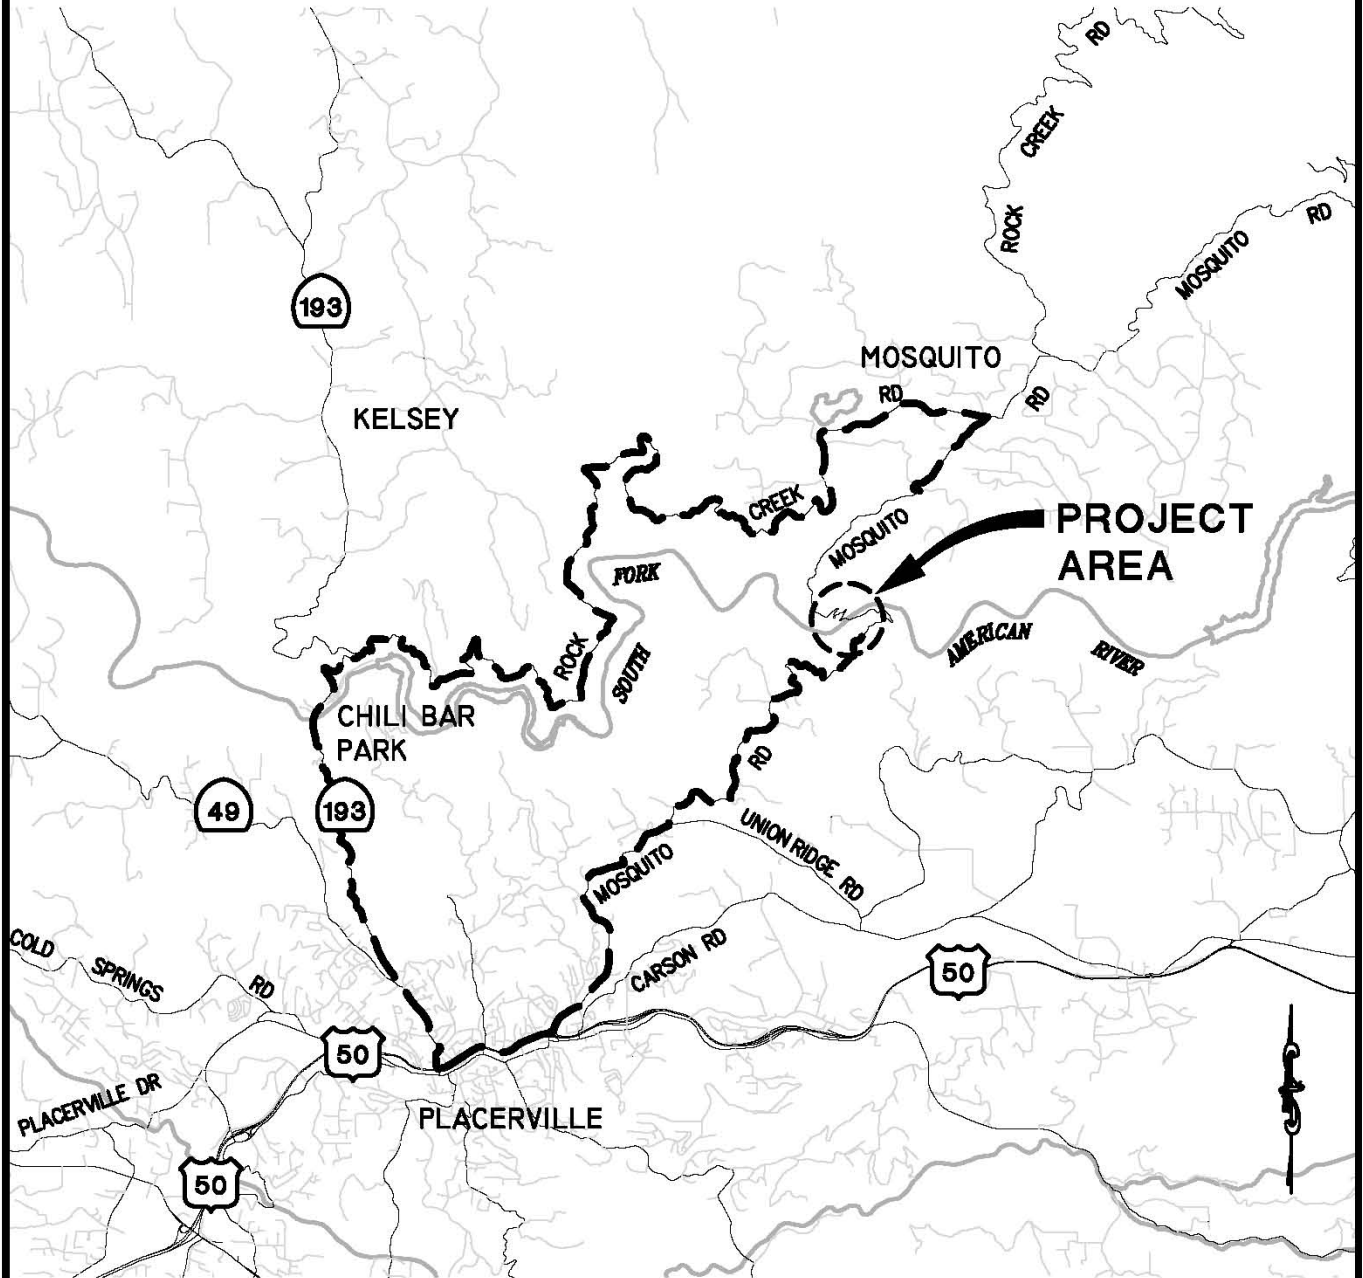

MOSQUITO BRIDGE CLOSURE DETOUR ROUTE

LEGEND

 — DETOUR ROUTE

COUNTY OF EL DORADO
COMMUNITY DEVELOPMENT
AGENCY.