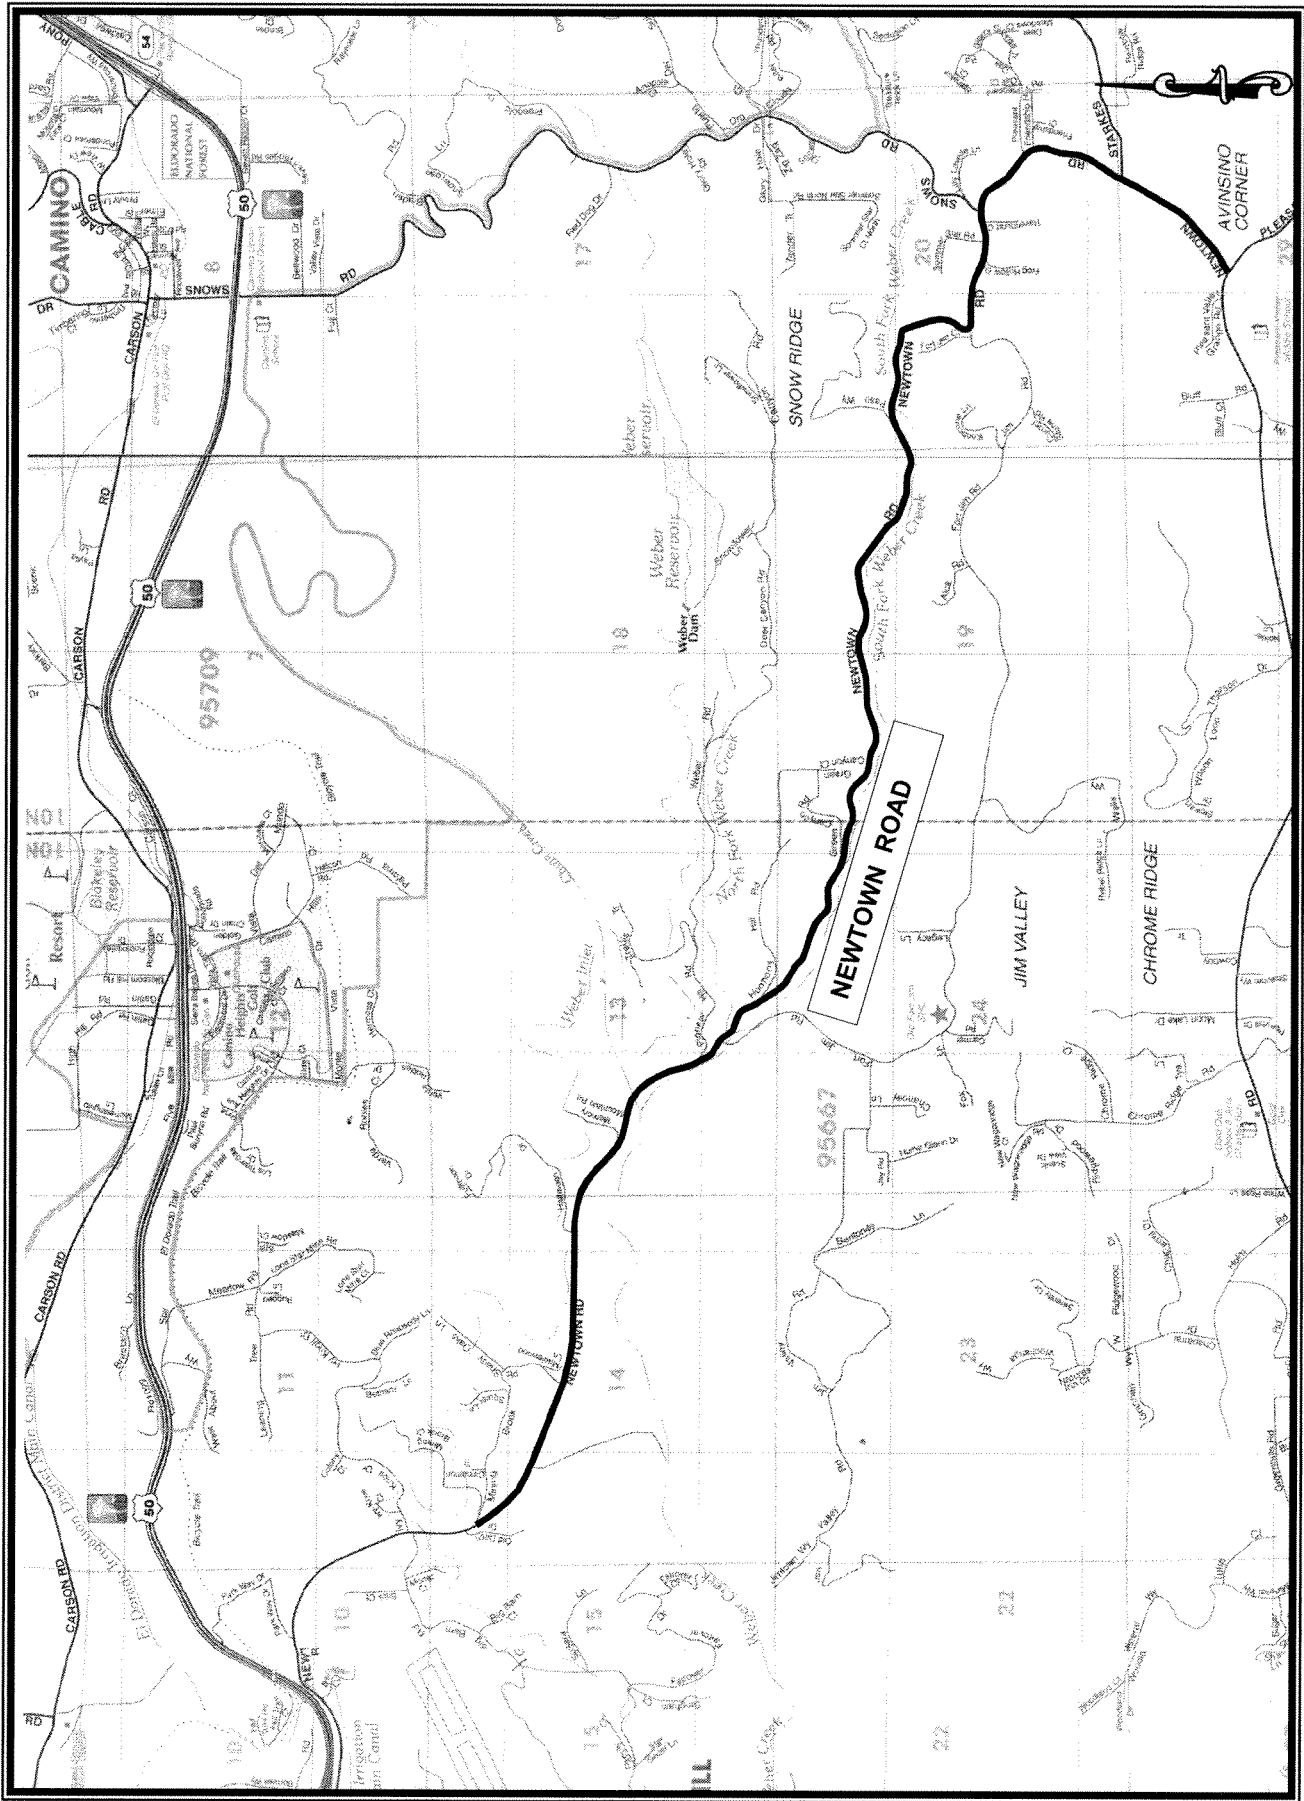

# 72179 NORTH SHINGLE ROAD (4 MILES)

VICINITY MAP  
NOT TO SCALE

# 72182 LATROBE ROAD (3.7 MILES)

VICINITY MAP

NOT TO SCALE

# 72179 NEWTOWN ROAD (5 MILES)

VICINITY MAP

NOT TO SCALE