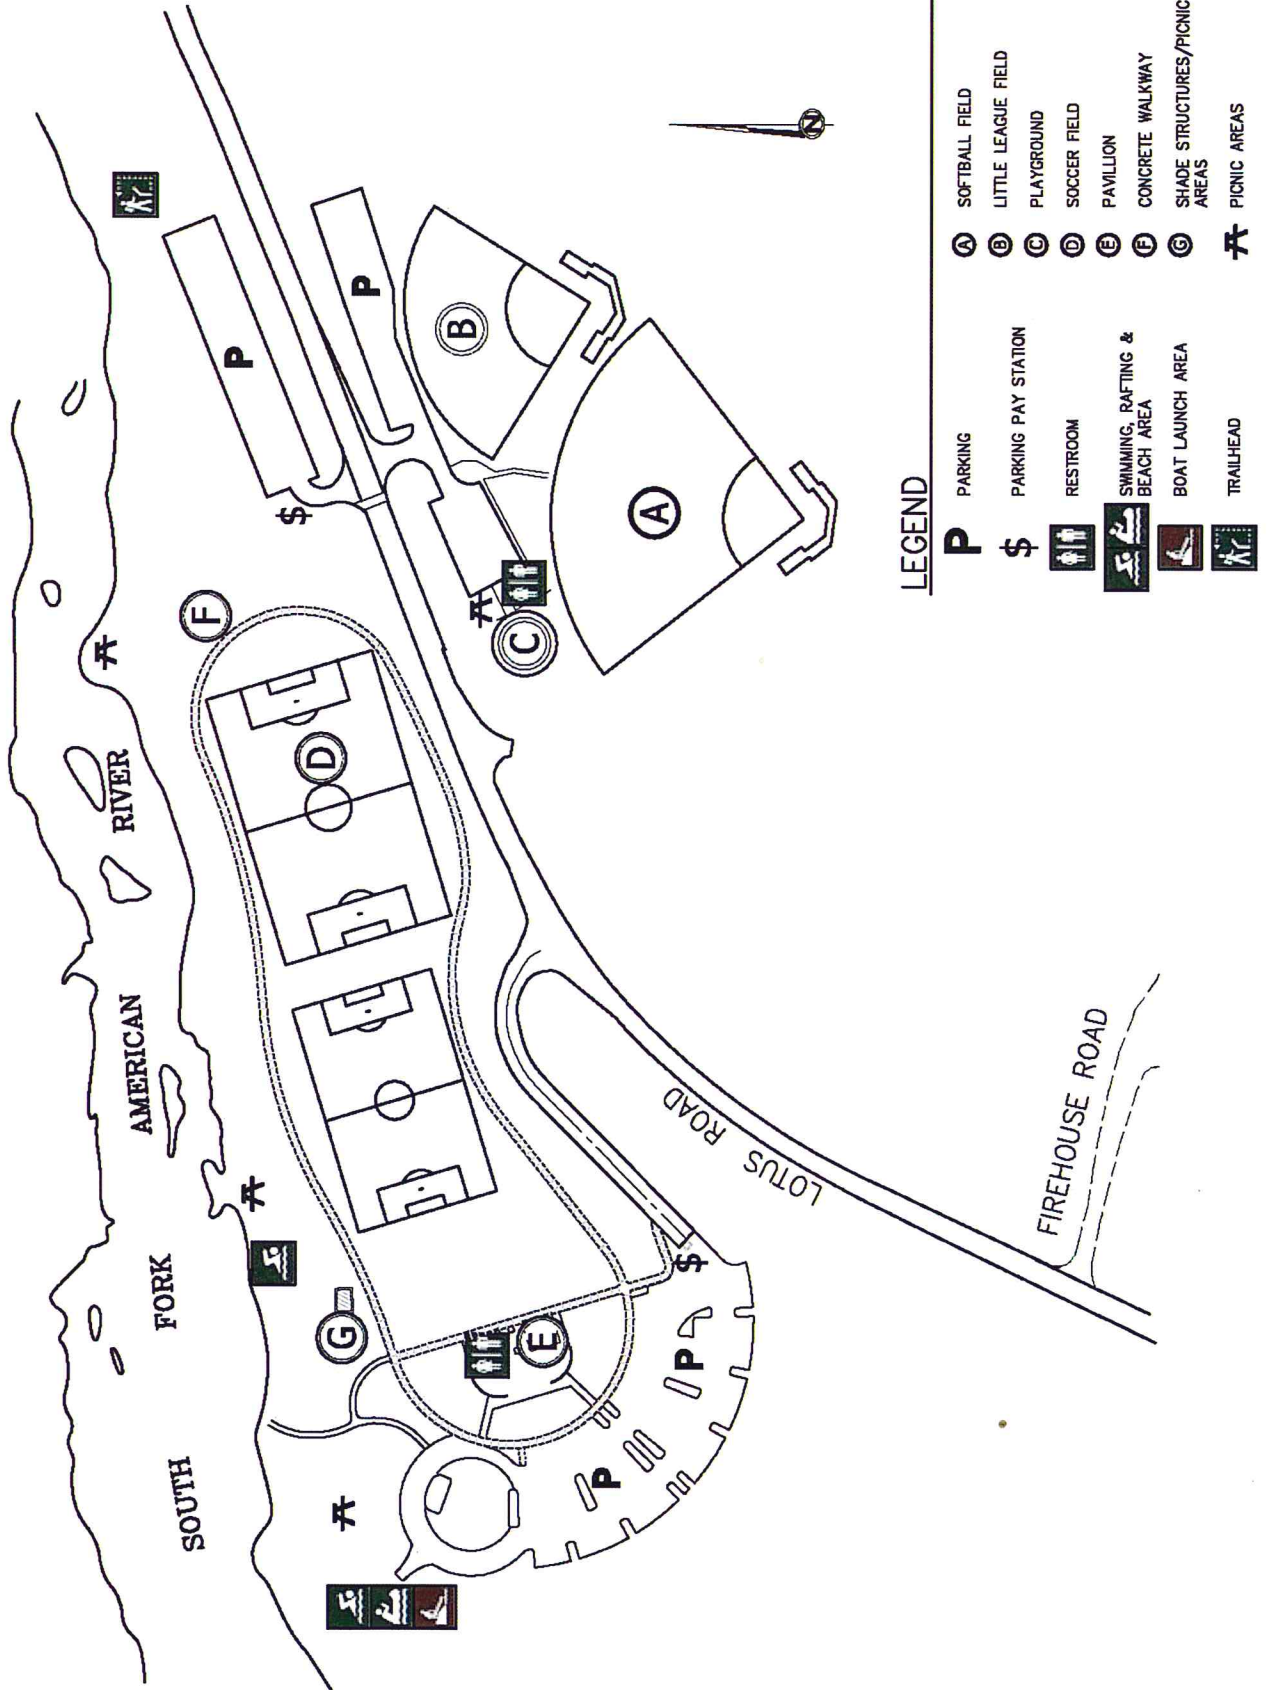

HENNINGSEN LOTUS PARK

LEGEND

- | | | | |
|-----------|--------------------------------|------------|-------------------------------|
| P | PARKING | (A) | SOFTBALL FIELD |
| \$ | PARKING PAY STATION | (B) | LITTLE LEAGUE FIELD |
| | RESTROOM | (C) | PLAYGROUND |
| | SWIMMING, RAFTING & BEACH AREA | (D) | SOCCER FIELD |
| | BOAT LAUNCH AREA | (E) | PAVILION |
| | TRAILHEAD | (F) | CONCRETE WALKWAY |
| | | (G) | SHADE STRUCTURES/PICNIC AREAS |
| | | | PICNIC AREAS |