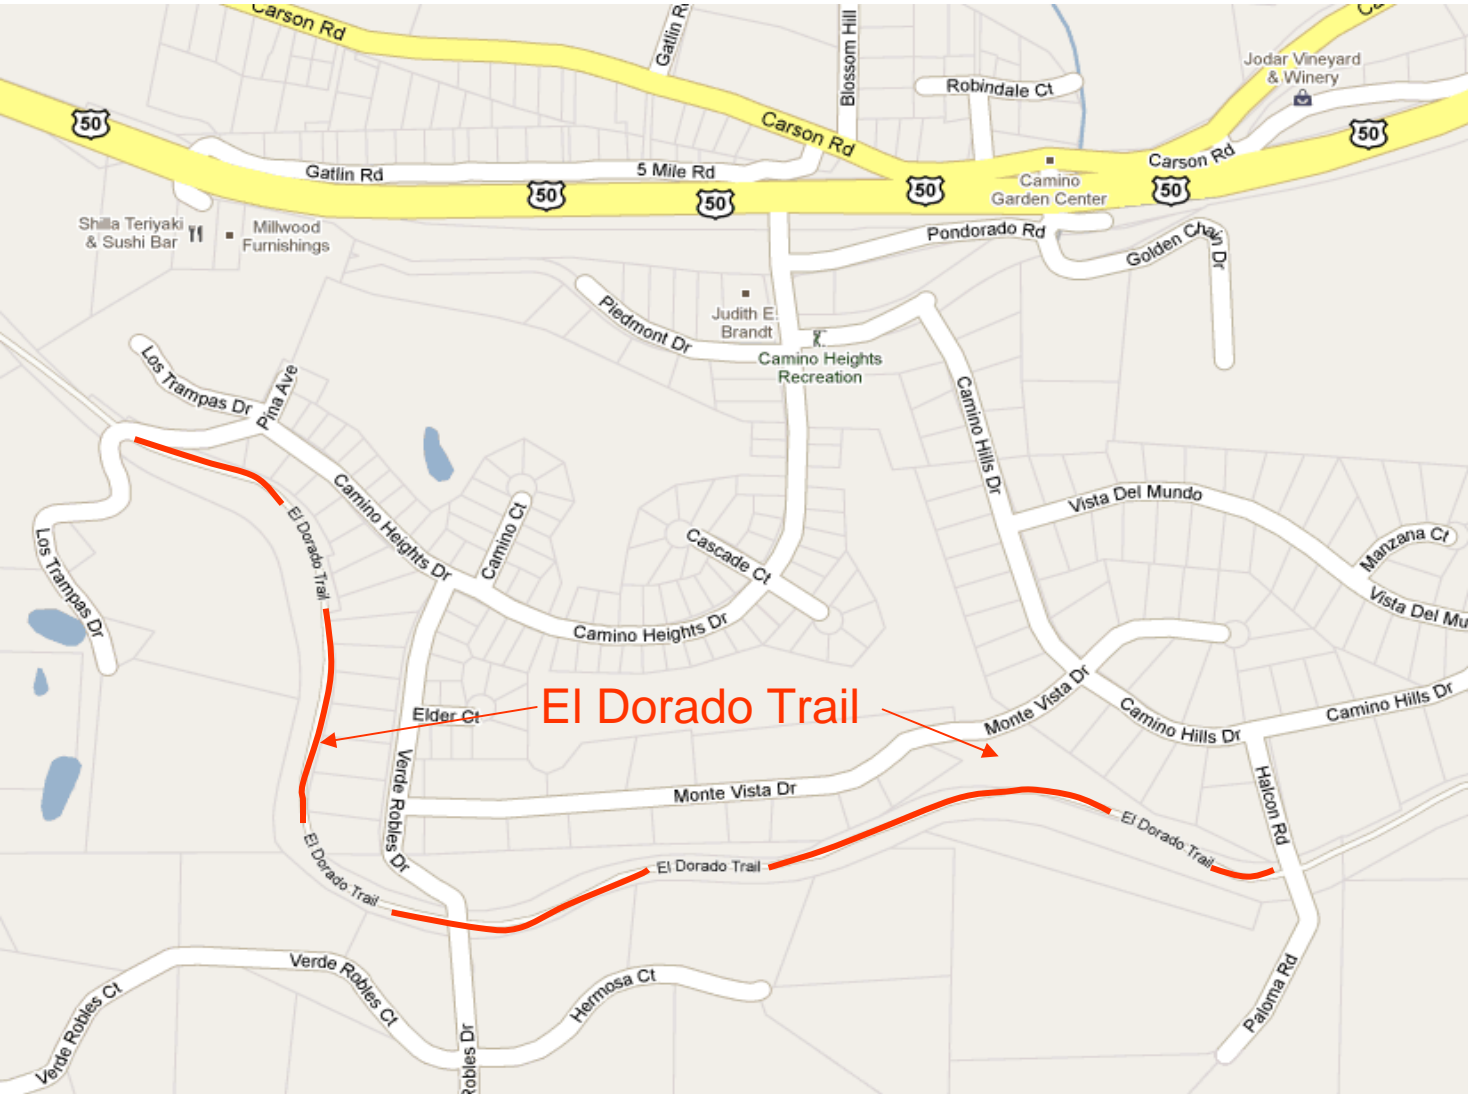

# Project No. 97012

## El Dorado Trail – Los Trampas Drive to Halcon Road

LOCATION MAP  
NOT TO SCALE