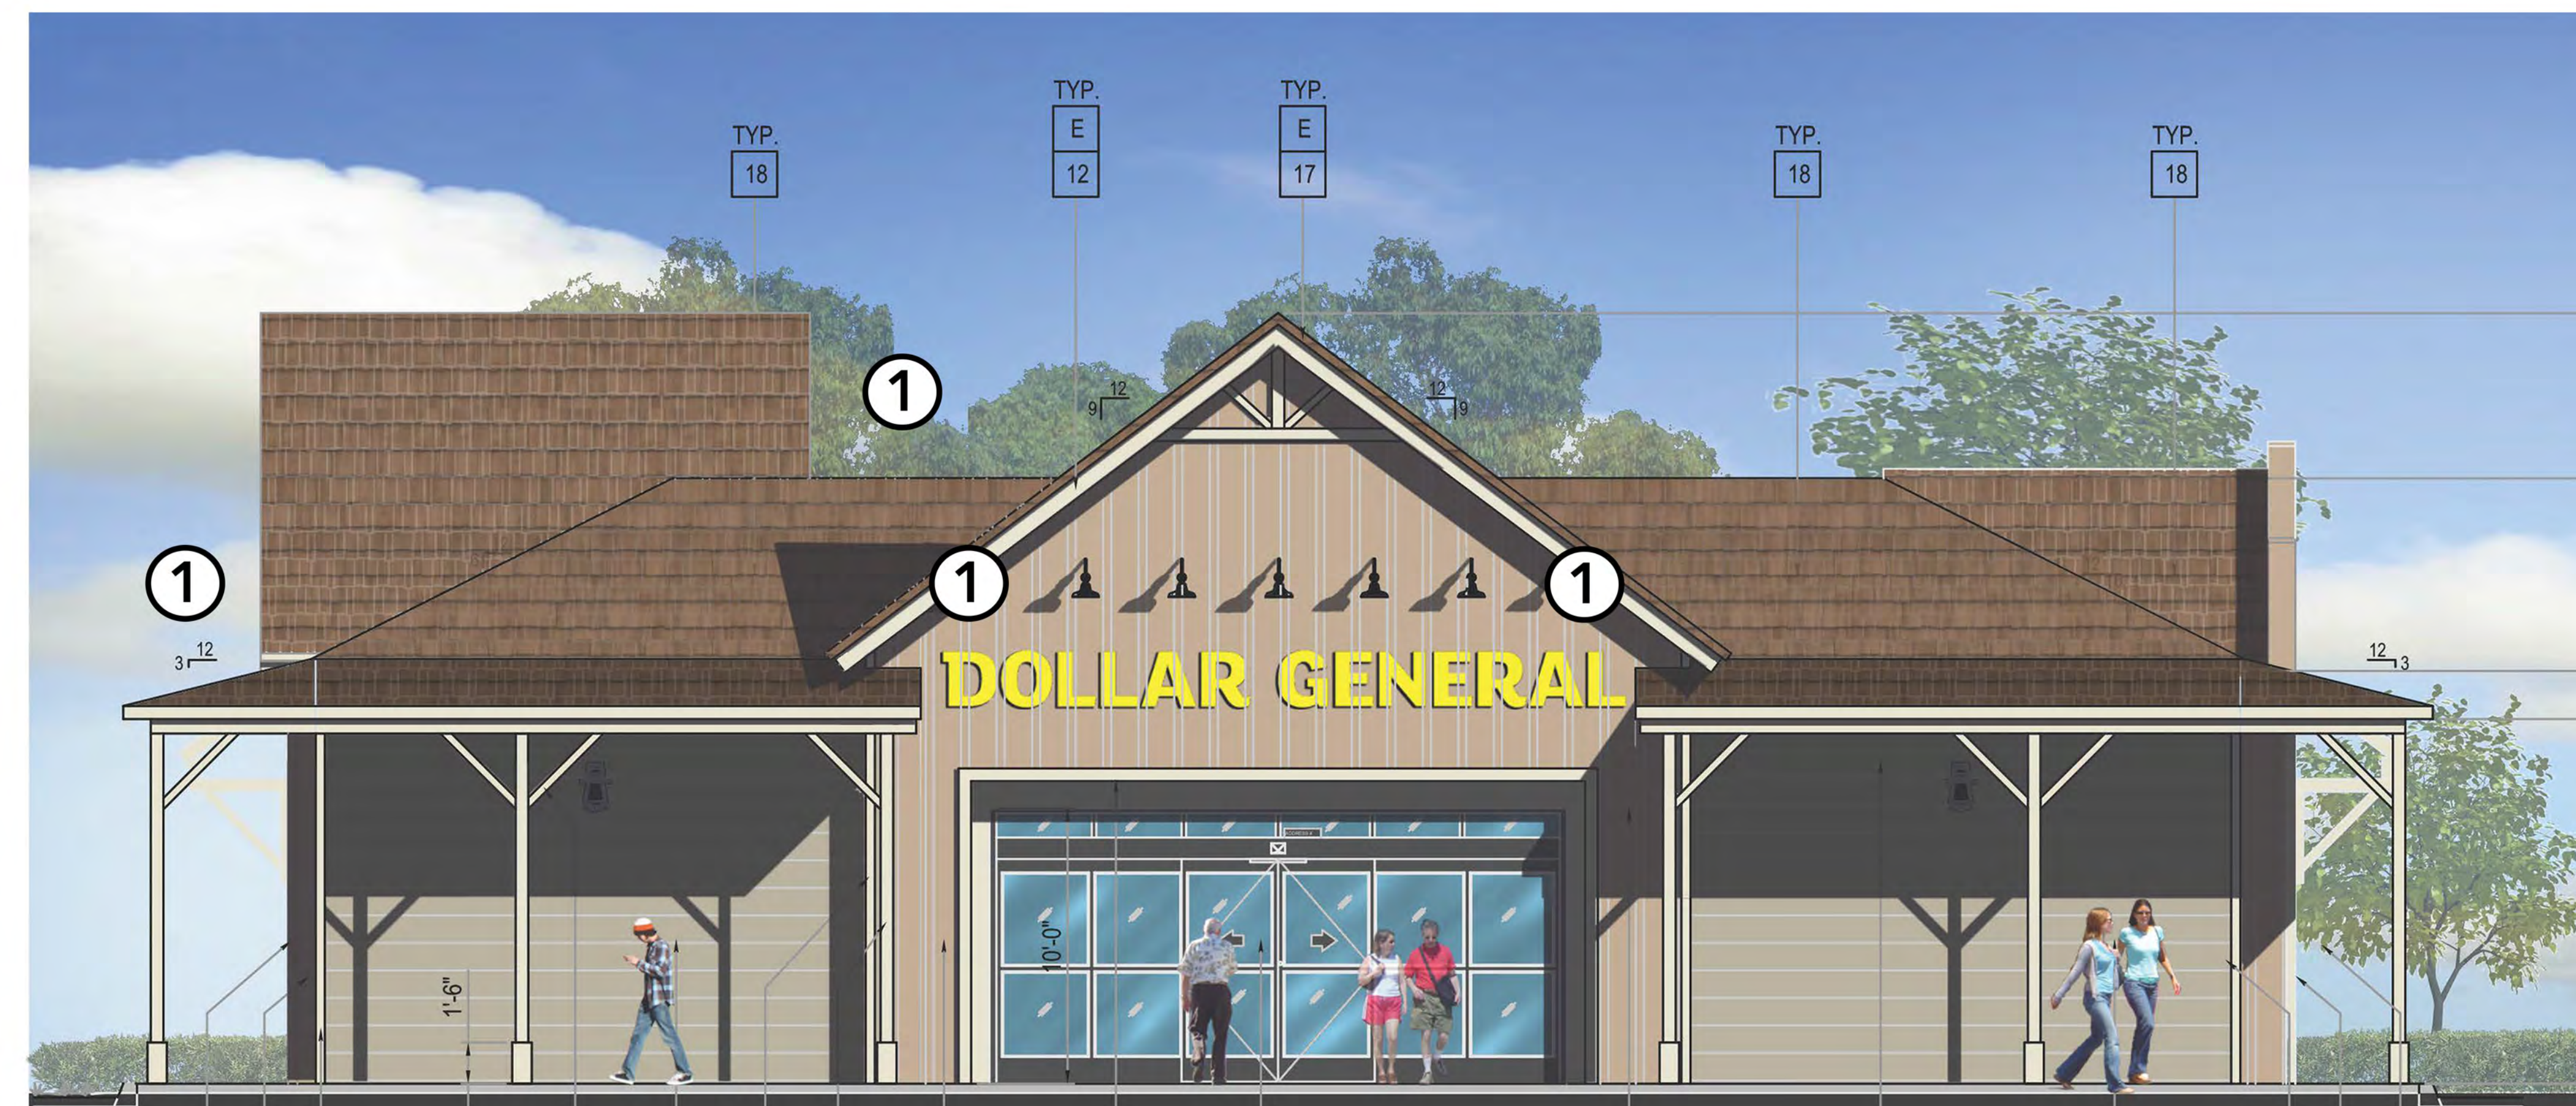

DOLLAR GENERAL®

6322 MAIN STREET | GEORGETOWN, CA

NEW DESIGN CONCEPT

Dollar General Project Highlights

- 9,100 SF Retail Store.
- Dollar General offers an assortment of everyday necessities and key items at affordable prices.
- We are respectful of community concerns and thoughtful in store design in order to be consistent with the unique charm and character of the towns we serve.

simoncre.com

NEW DESIGN CONCEPT - WITH CHANGES PER PLANNING COMMISSION DIRECTION

LEGEND OF CHANGES:

- ① LOWERED GABLE ROOF BY 30"
- ② ADDED CONTINUOUS COVERED WALKWAY

View of Trash Enclosure from Harkness Street

View of Trash Enclosure from Main Street

UPDATED DESIGN CONCEPT - WITH CHANGES
PER PLANNING COMMISSION DIRECTION - 2ND VERSION

View of Trash Enclosure from Harkness Street

View of Trash Enclosure from Main Street