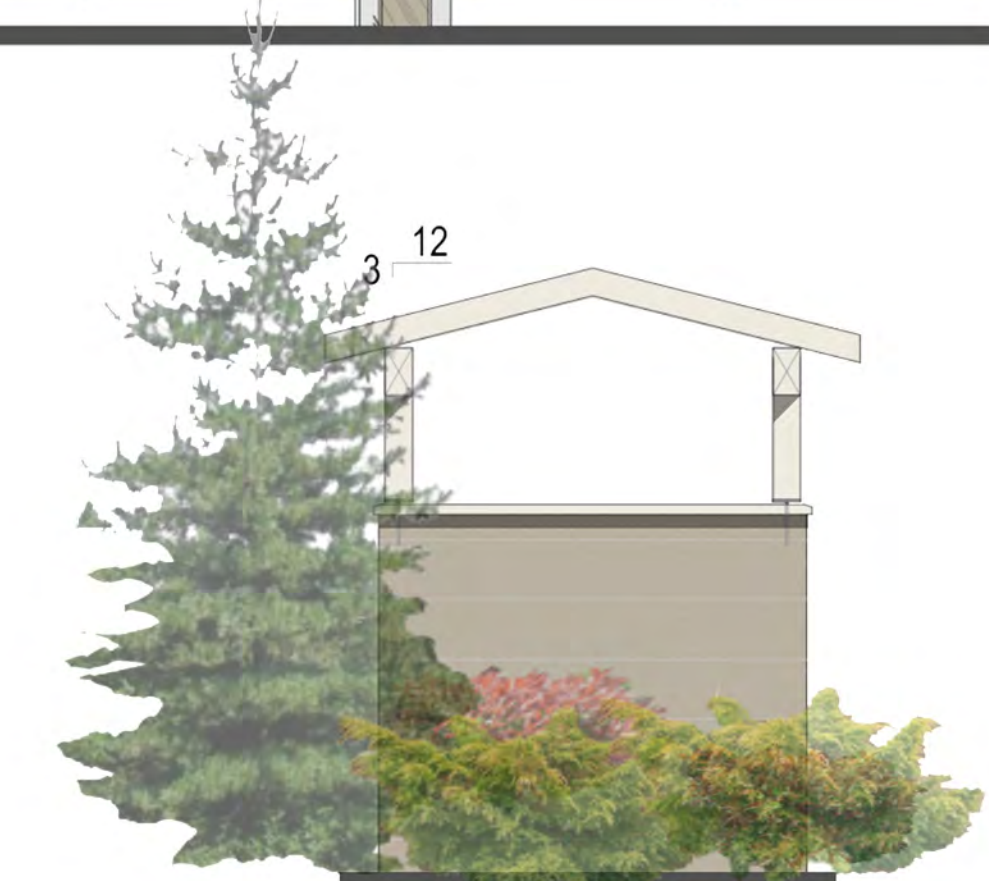

DOLLAR GENERAL®

6322 MAIN STREET | GEORGETOWN, CA

NEW DESIGN CONCEPT

Dollar General Project Highlights

- 9,100 SF Retail Store.
- Dollar General offers an assortment of everyday necessities and key items at affordable prices.
- We are respectful of community concerns and thoughtful in store design in order to be consistent with the unique charm and character of the towns we serve.

simoncre.com

NEW DESIGN CONCEPT - WITH CHANGES PER PLANNING COMMISSION DIRECTION

LEGEND OF CHANGES:

- ① LOWERED GABLE ROOF BY 30"
- ② ADDED CONTINUOUS COVERED WALKWAY

View of Trash Enclosure from Harkness Street

View of Trash Enclosure from Main Street

UPDATED DESIGN CONCEPT - WITH CHANGES
PER PLANNING COMMISSION DIRECTION - 2ND VERSION

View of Trash Enclosure from Harkness Street

View of Trash Enclosure from Main Street