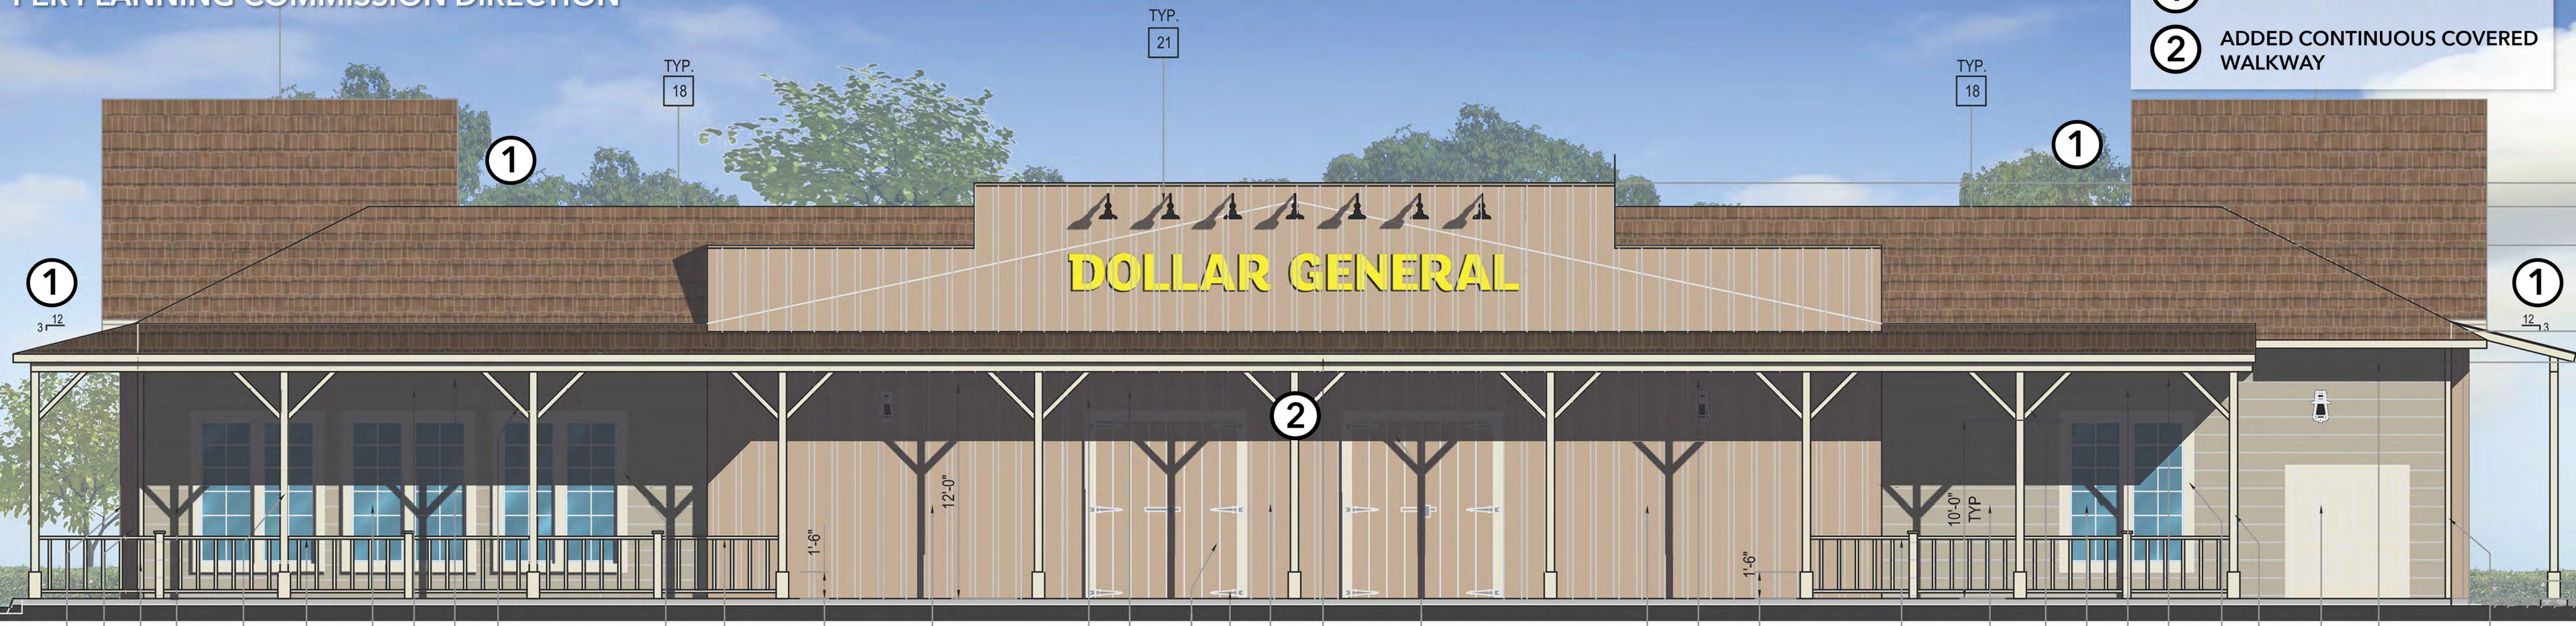

DOLLAR GENERAL®

6322 MAIN STREET | GEORGETOWN, CA

NEW DESIGN CONCEPT

Dollar General Project Highlights

- 9,100 SF Retail Store.
- Dollar General offers an assortment of everyday necessities and key items at affordable prices.
- We are respectful of community concerns and thoughtful in store design in order to be consistent with the unique charm and character of the towns we serve.

simoncre.com

NEW DESIGN CONCEPT - WITH CHANGES PER PLANNING COMMISSION DIRECTION

LEGEND OF CHANGES:

- ① LOWERED GABLE ROOF BY 30"
- ② ADDED CONTINUOUS COVERED WALKWAY

View of Trash Enclosure from Harkness Street

View of Trash Enclosure from Main Street

UPDATED DESIGN CONCEPT - WITH CHANGES
PER PLANNING COMMISSION DIRECTION - 2ND VERSION

View of Trash Enclosure from Harkness Street

View of Trash Enclosure from Main Street