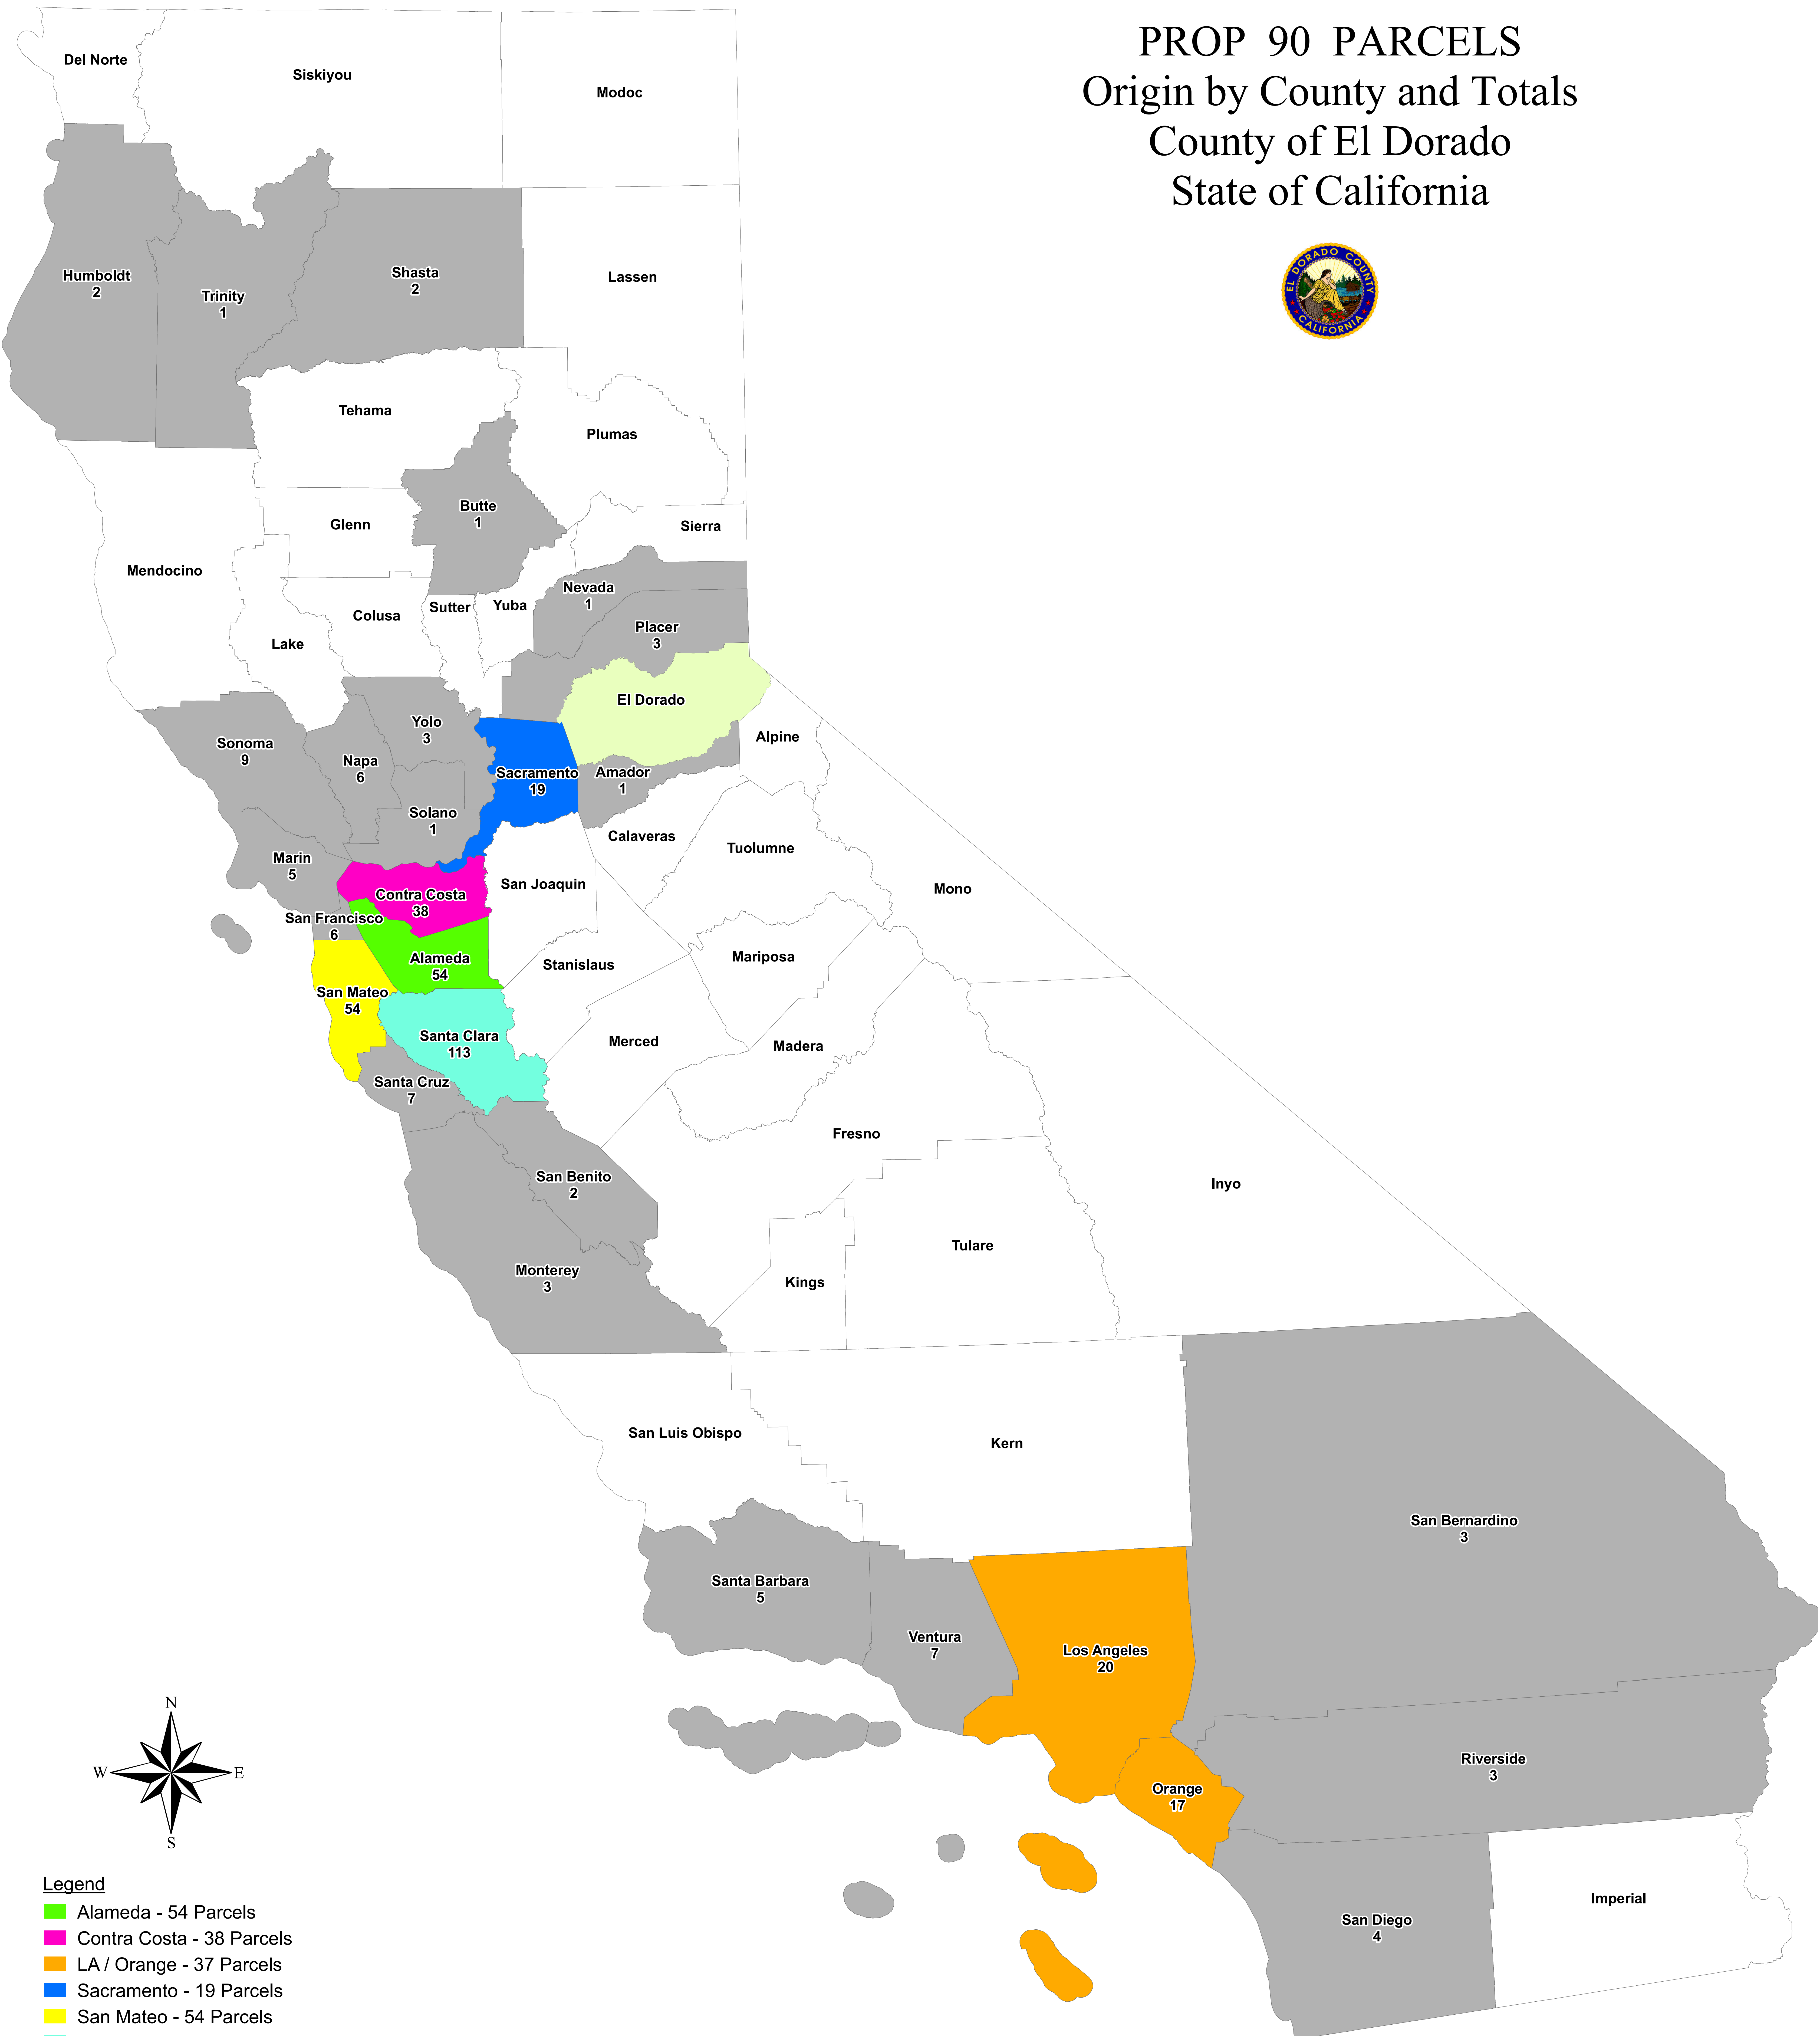

PROP 90 PARCELS Origin by County and Totals County of El Dorado State of California

Legend

- Alameda - 54 Parcels
- Contra Costa - 38 Parcels
- LA / Orange - 37 Parcels
- Sacramento - 19 Parcels
- San Mateo - 54 Parcels
- Santa Clara - 113 Parcels
- Other - 86 Parcels
- El Dorado County

0 10 20 40 60 80 Miles

Map displayed in State Plane Coordinate System
(NAD 1983 California Zone 2, feet)

NOTES:
LAYER INFORMATION MAY COVER ADDITIONAL AREAS OUTSIDE OF THE DISPLAYED AREA.
PREPARED AT THE REQUEST OF: CAO, DATE: 05/27/2016
MAP PREPARED BY: Frank Bruijn, DATE: 05/27/2016
G.I.S. PROJECT ID: 72478a, RELATED REPORT: na
EL DORADO COUNTY SURVEYOR'S OFFICE
PHONE: (530) 621-6511