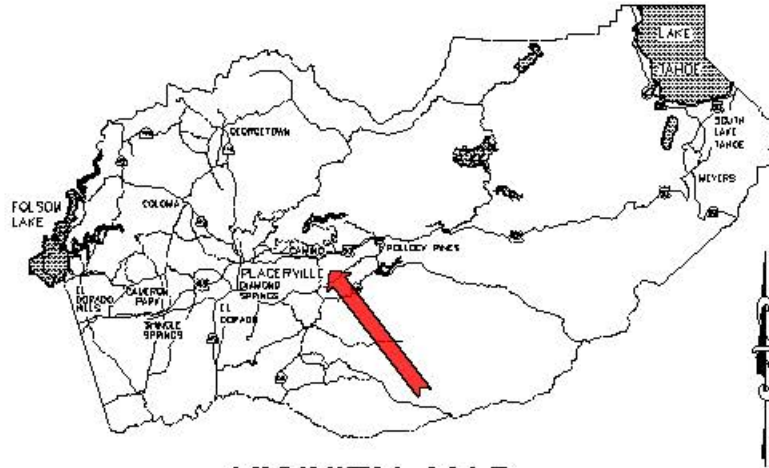

VICINITY MAP
Sly Park Bridge Replacement Project
CIP #77115

VICINITY MAP
 COUNTY OF EL DORADO