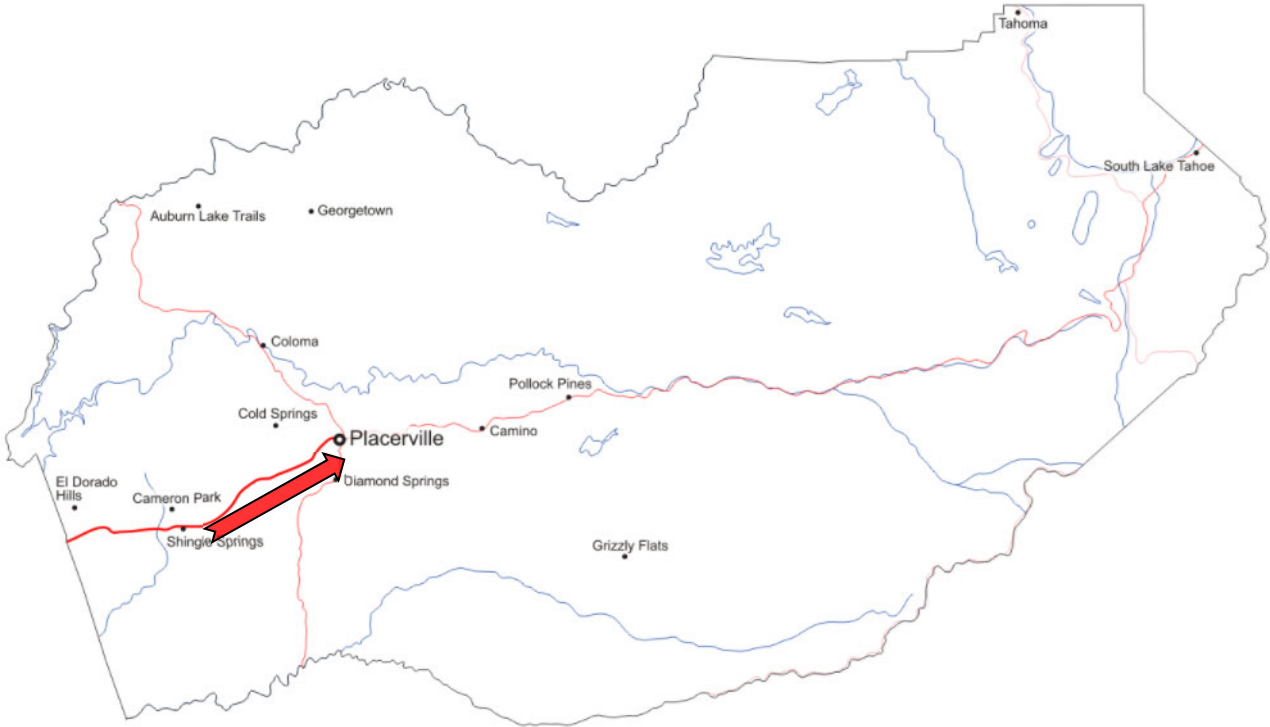

VICINITY MAP
Martin and Diane Murillo, MDM Trust
CIP #72334

County of El Dorado
Department of Transportation