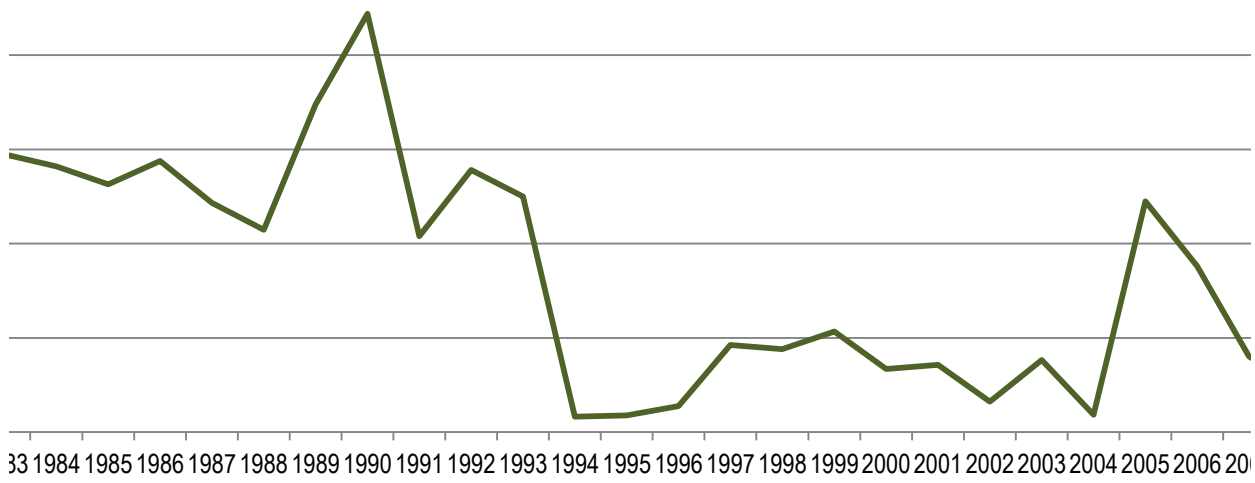

Sold Timber Volume by Year

1978	112.9
1979	180.4
1980	148.8
1981	133.1
1982	148.2
1983	147.4
1984	140.9
1985	131.4
1986	143.8
1987	121.5
1988	107.3
1989	173.9
1990	222.0
1991	103.9
1992	139.1
1993	124.9
1994	8.2
1995	8.9
1996	13.8
1997	46.2
1998	43.9
1999	53.4
2000	33.5
2001	35.7
2002	16.2
2003	38.2
2004	9.1
2005	122.4
2006	88.0
2007	40.0
2008	24.3

Eldorado National Forest Sold Timber Volume by Year

072008