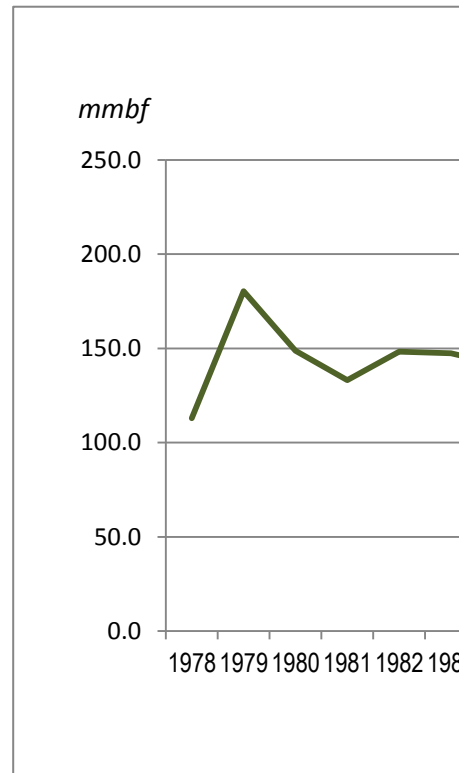

Sold Timber Volume by Year

1978	112.9
1979	180.4
1980	148.8
1981	133.1
1982	148.2
1983	147.4
1984	140.9
1985	131.4
1986	143.8
1987	121.5
1988	107.3
1989	173.9
1990	222.0
1991	103.9
1992	139.1
1993	124.9
1994	8.2
1995	8.9
1996	13.8
1997	46.2
1998	43.9
1999	53.4
2000	33.5
2001	35.7
2002	16.2
2003	38.2
2004	9.1
2005	122.4
2006	88.0
2007	40.0
2008	24.3

Eldorado National Forest Sold Timber Volume by Year

072008