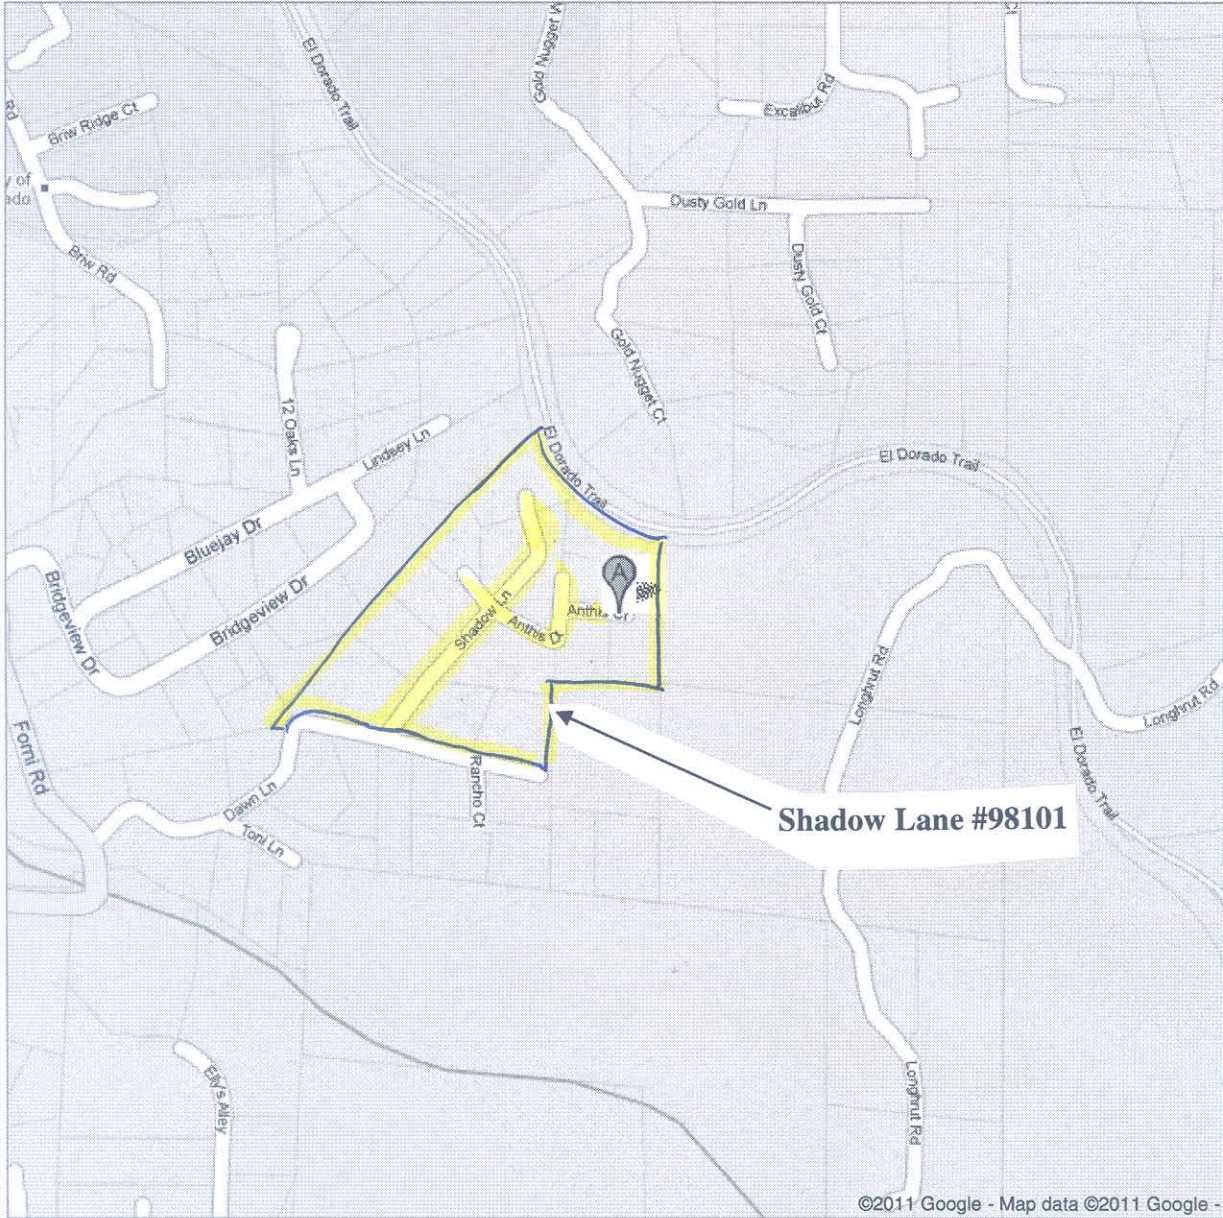

Google maps

Address Anthi Ct
Placerville, CA 95667

Notes Shadow Lane ZOB #98101

11-0258.B.1