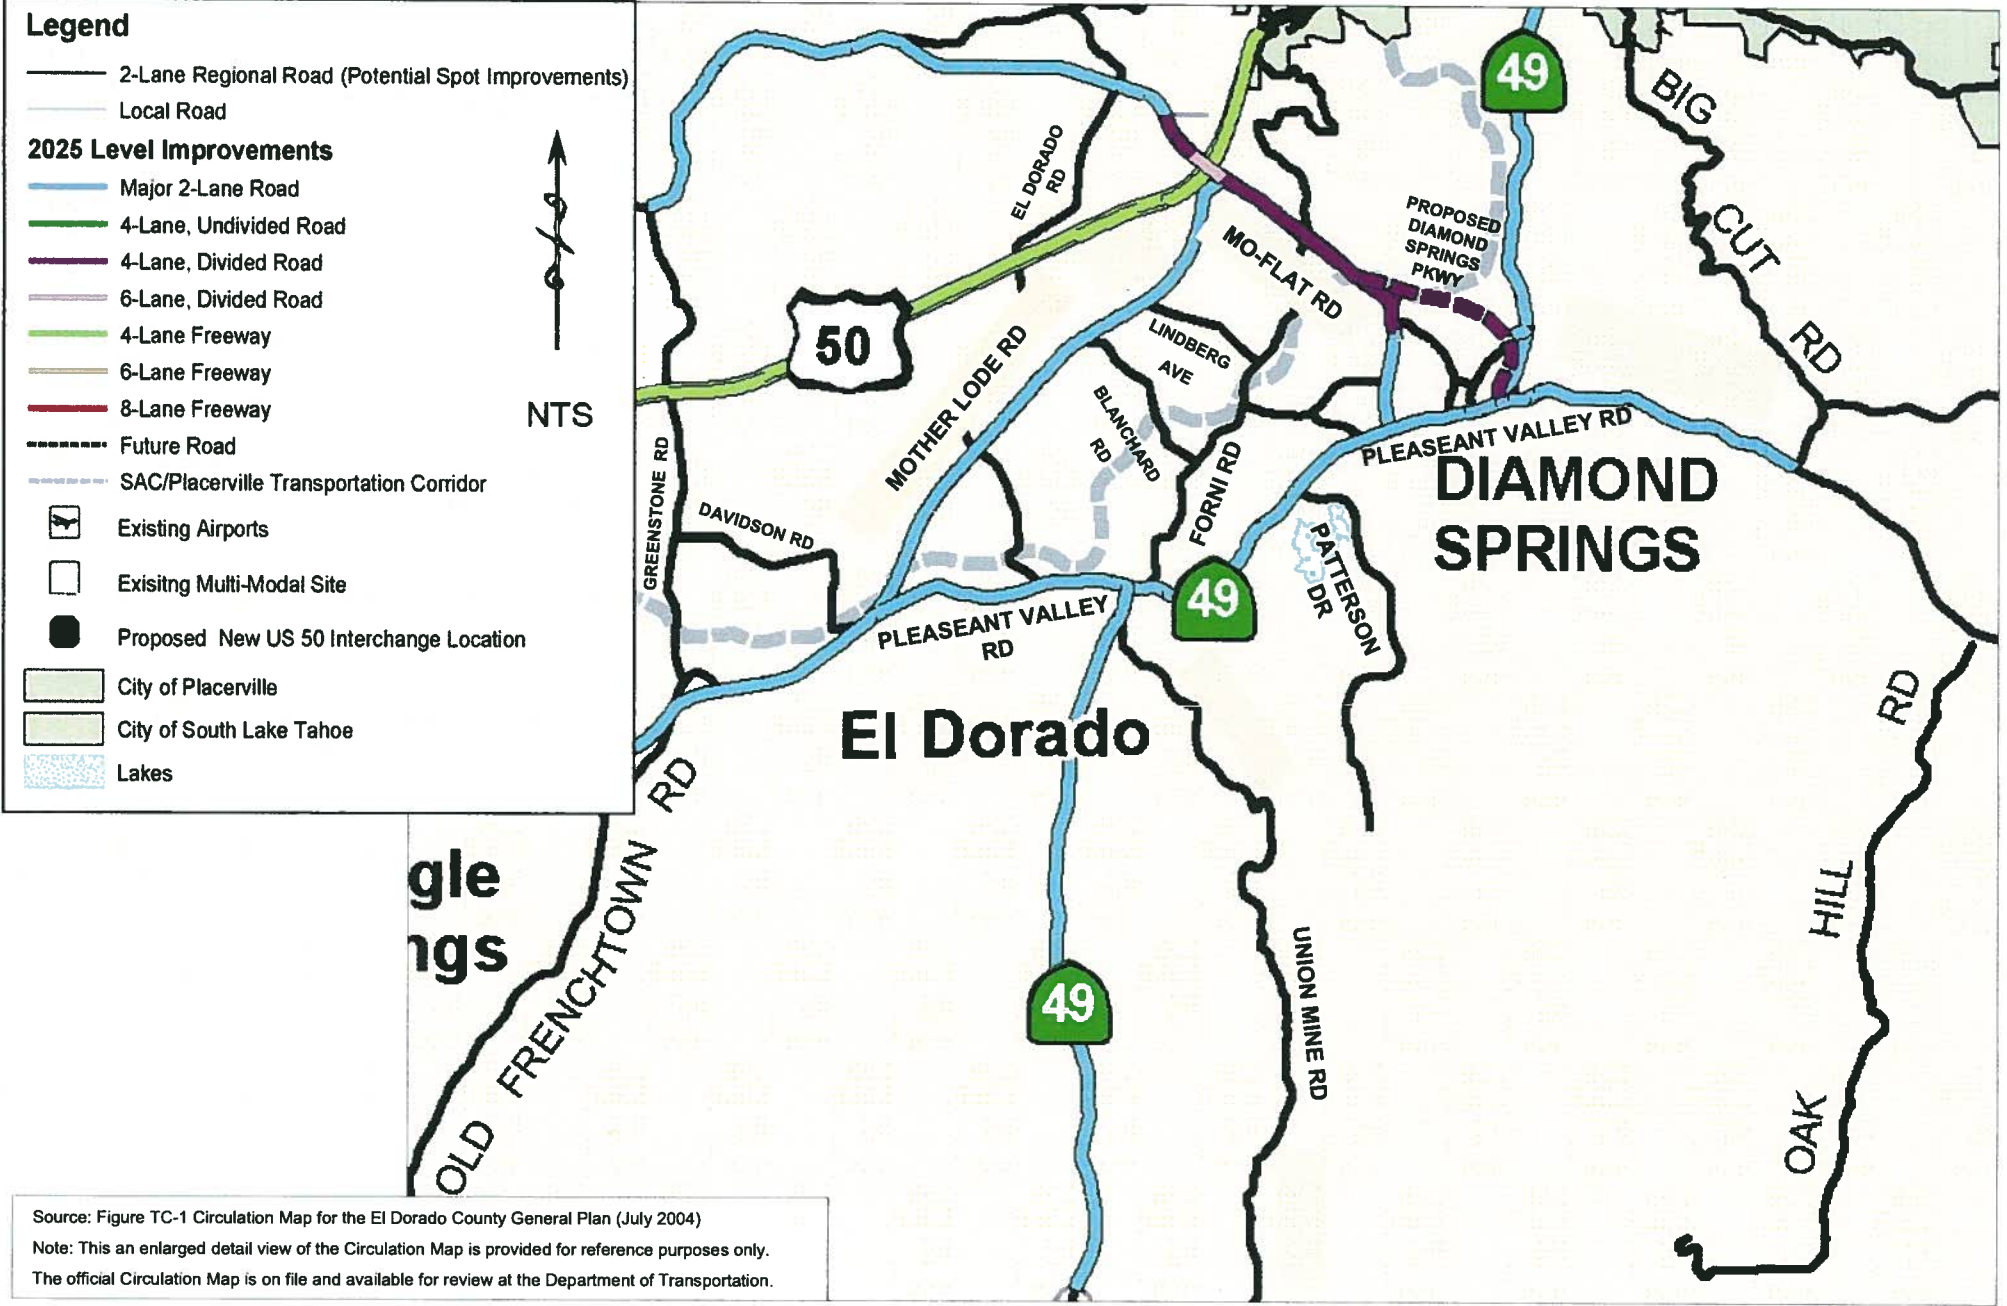

# EXHIBIT C

## CIRCULATION MAP FOR EL DORADO COUNTY GENERAL PLAN

Source: Figure TC-1 Circulation Map for the El Dorado County General Plan (July 2004)  
 Note: This an enlarged detail view of the Circulation Map is provided for reference purposes only.  
 The official Circulation Map is on file and available for review at the Department of Transportation.