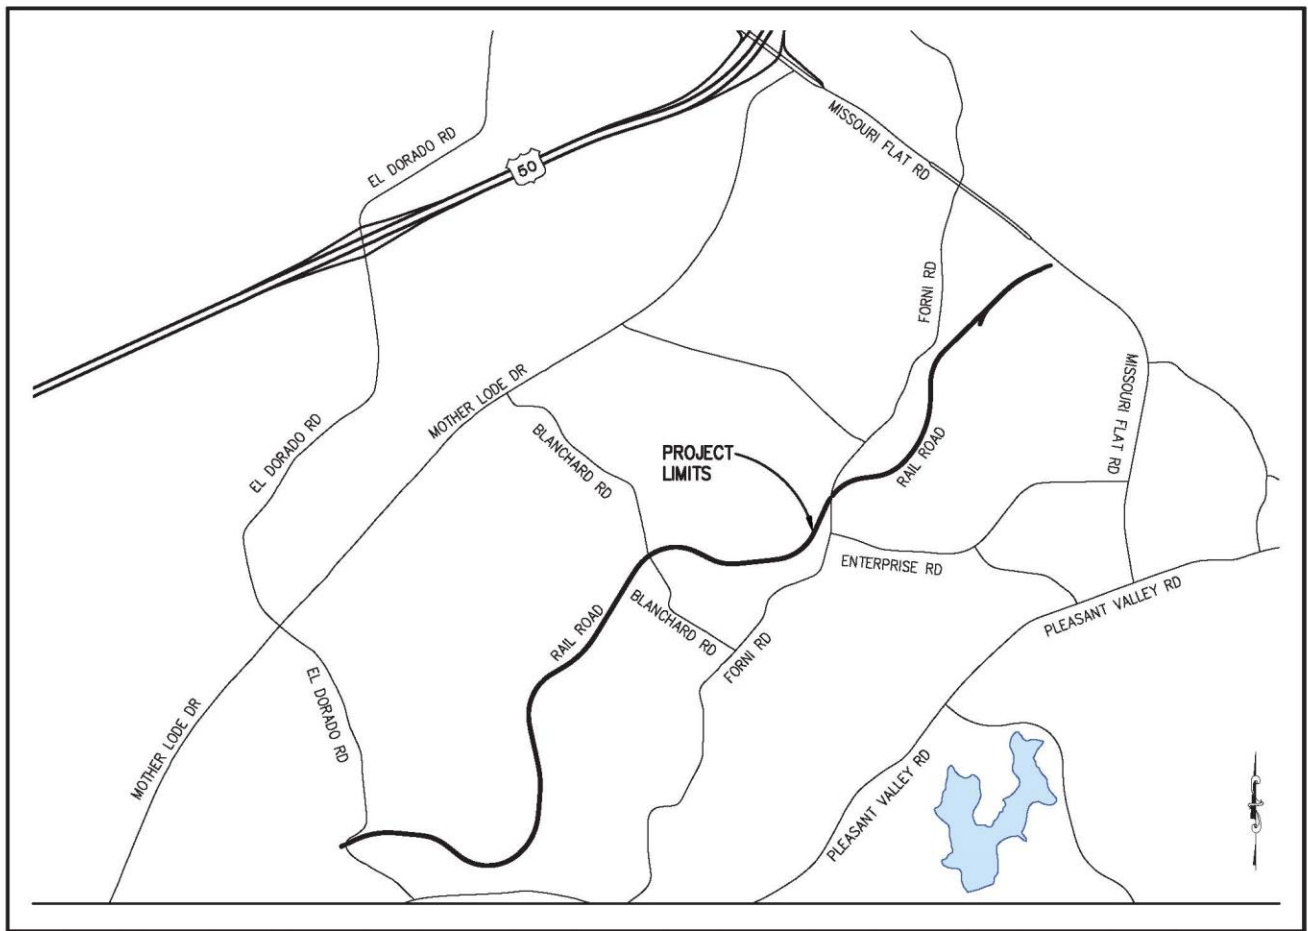

**COUNTY OF EL DORADO, CALIFORNIA
DEPARTMENT OF TRANSPORTATION**

VICINITY MAP

FOR

**EL DORADO TRAIL EXTENSION -
MISSOURI FLAT ROAD TO EL DORADO**

VICINITY MAP

NTS

CIP No. 97014, CONTRACT No. 2778
Federal Aid No. CML 5925 (129)