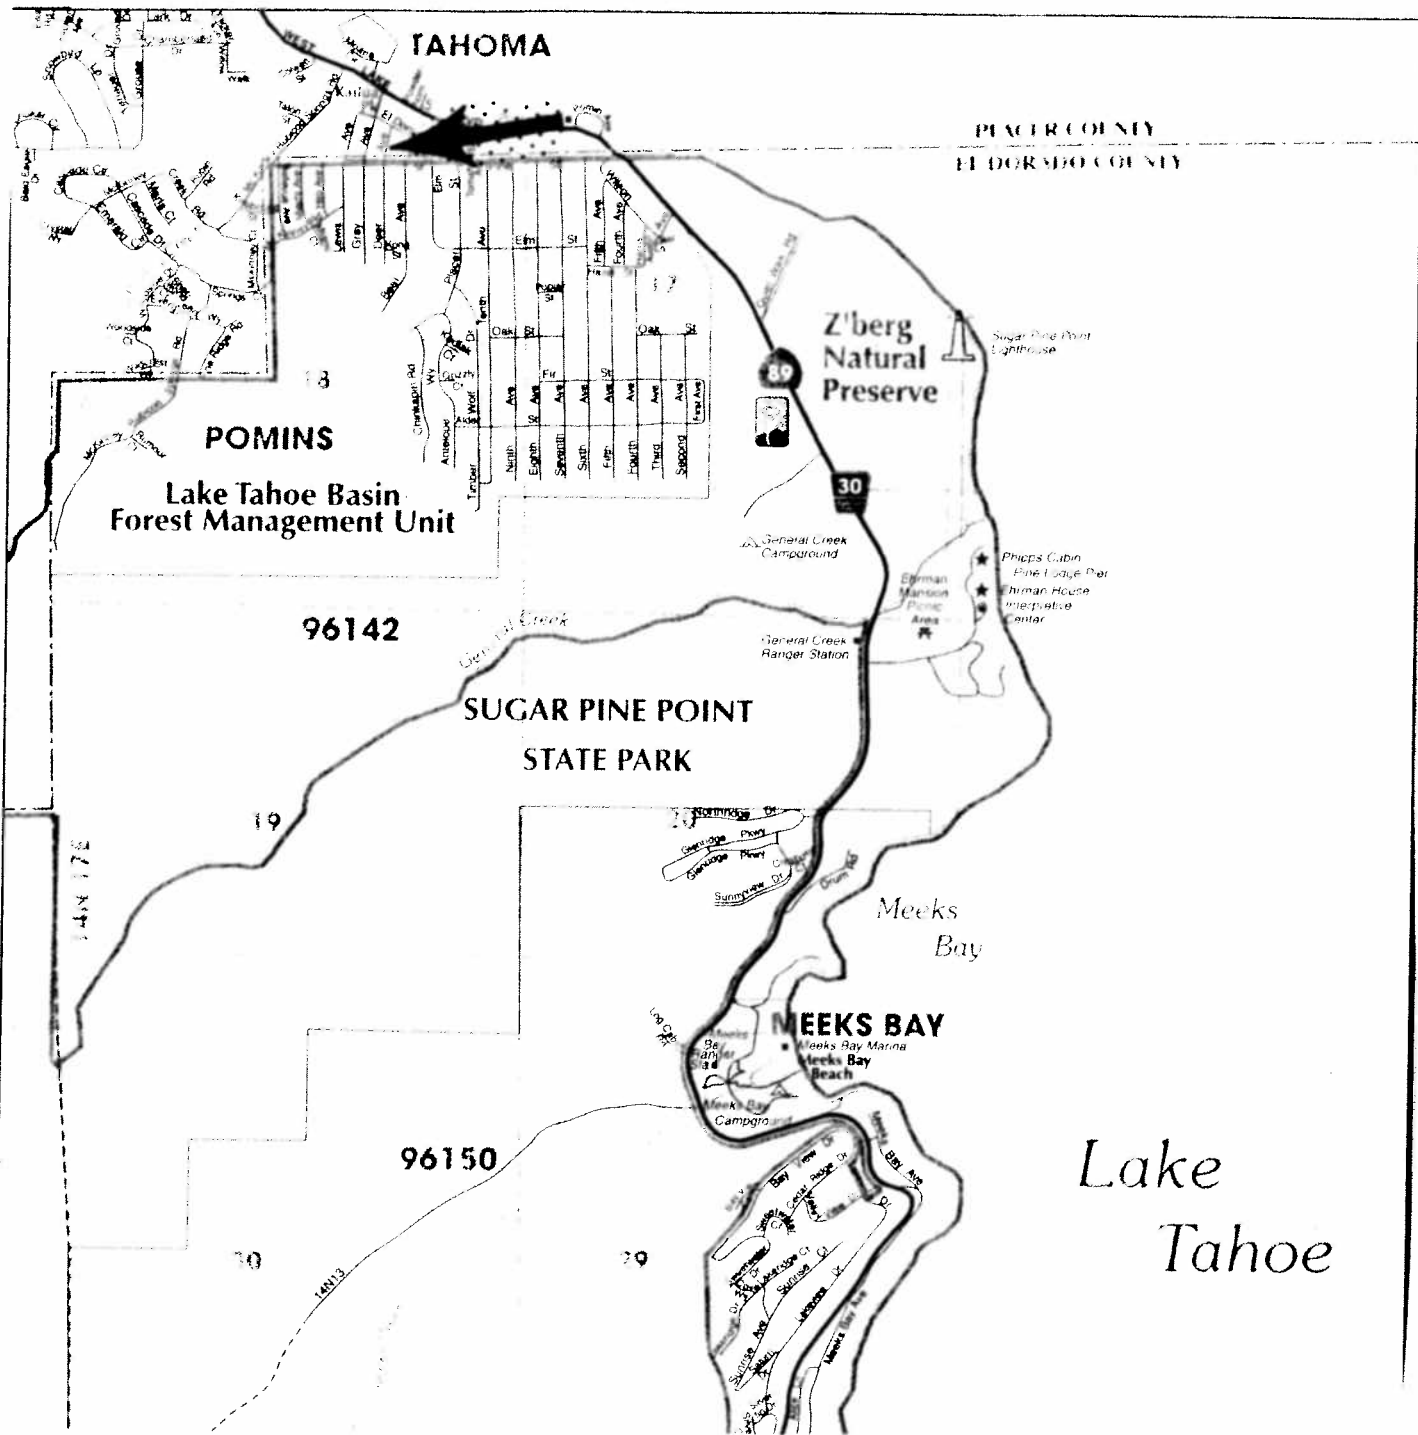

Vicinity Map

420 Deer Avenue
Tahoma, CA 96142