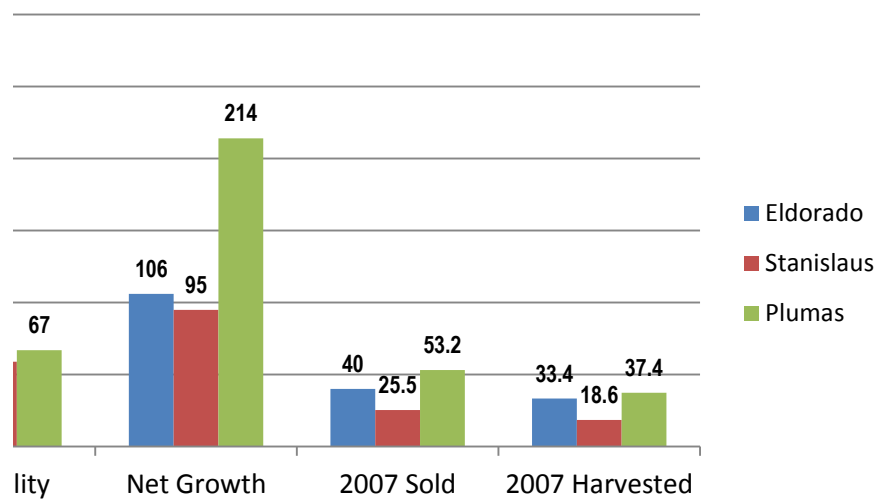

Gross Growth, Mortality and Net Growth by Forest, California Region
 (Data Source: www.fs.fed.us/r5/rsi/publications/westcore/ & 2007 cut and sold reports)
 (Data from growing stock on available, productive forestland)
 by Steve Brink, 11/12/2007

	Gross Growth	Mortality	Net Growth	2007 Sold	
Eldorado	161		55	106	40
Stanislaus	154		59	95	25.5
Plumas	281		67	214	53.2

2007 Harvested

33.4
18.6
37.4

th, Mortality and Net Growth by Forest

May 26, 2009