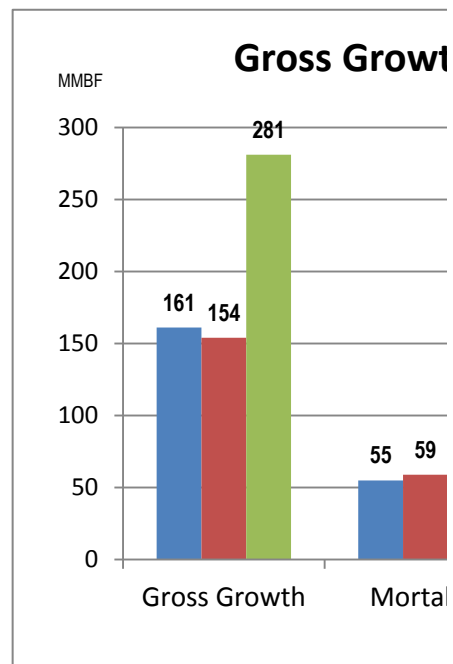

Gross Growth, Mortality and Net Growth by Forest, California Region
 (Data Source: www.fs.fed.us/r5/rsi/publications/westcore/ & 2007 cut and sold reports)
 (Data from growing stock on available, productive forestland)
 by Steve Brink, 11/12/2007

	Gross Growth	Mortality	Net Growth	2007 Sold	
Eldorado	161		55	106	40
Stanislaus	154		59	95	25.5
Plumas	281		67	214	53.2

2007 Harvested

33.4
18.6
37.4

th, Mortality and Net Growth by Forest

May 26, 2009