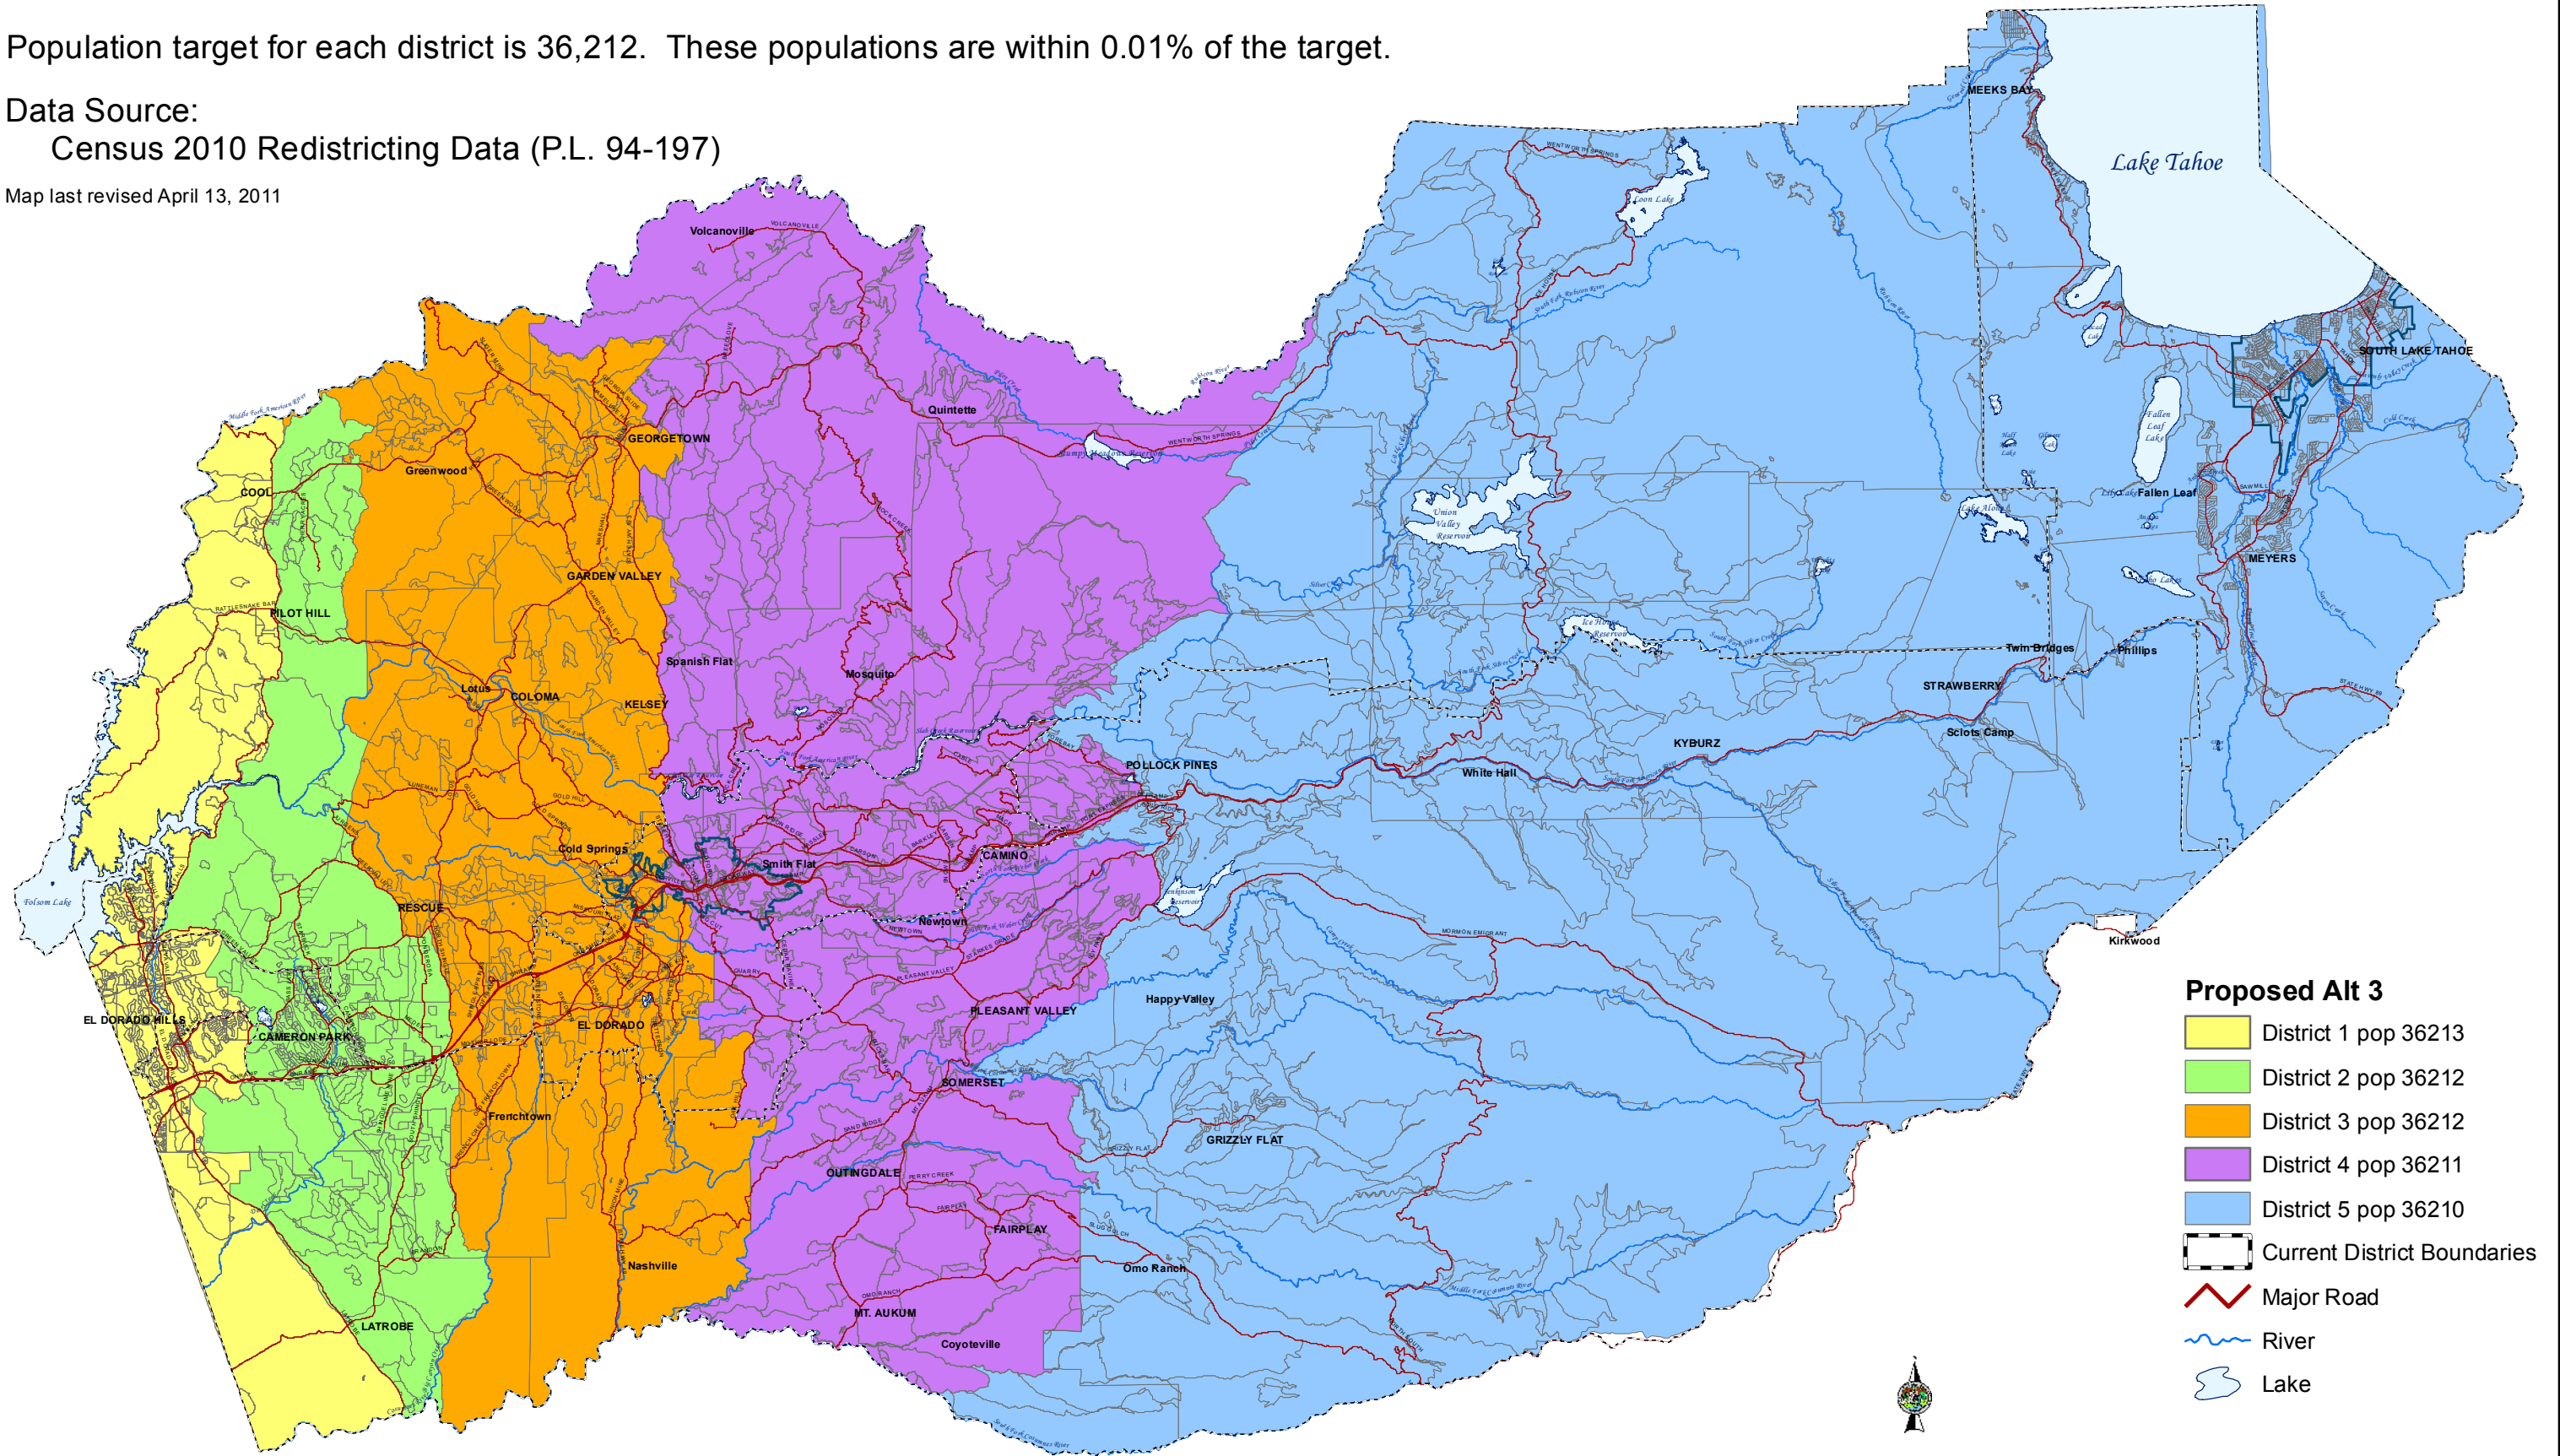

Alternative 3 Districts from West to East targeting 36212 population in each district

Population target for each district is 36,212. These populations are within 0.01% of the target.

Data Source:

Census 2010 Redistricting Data (P.L. 94-197)

Map last revised April 13, 2011

- Proposed Alt 3**
- District 1 pop 36213
 - District 2 pop 36212
 - District 3 pop 36212
 - District 4 pop 36211
 - District 5 pop 36210
 - Current District Boundaries
 - Major Road
 - River
 - Lake

Map displayed in State Plane Coordinate System (NAD 1983 California Zone 2, feet)

County of El Dorado
State of California