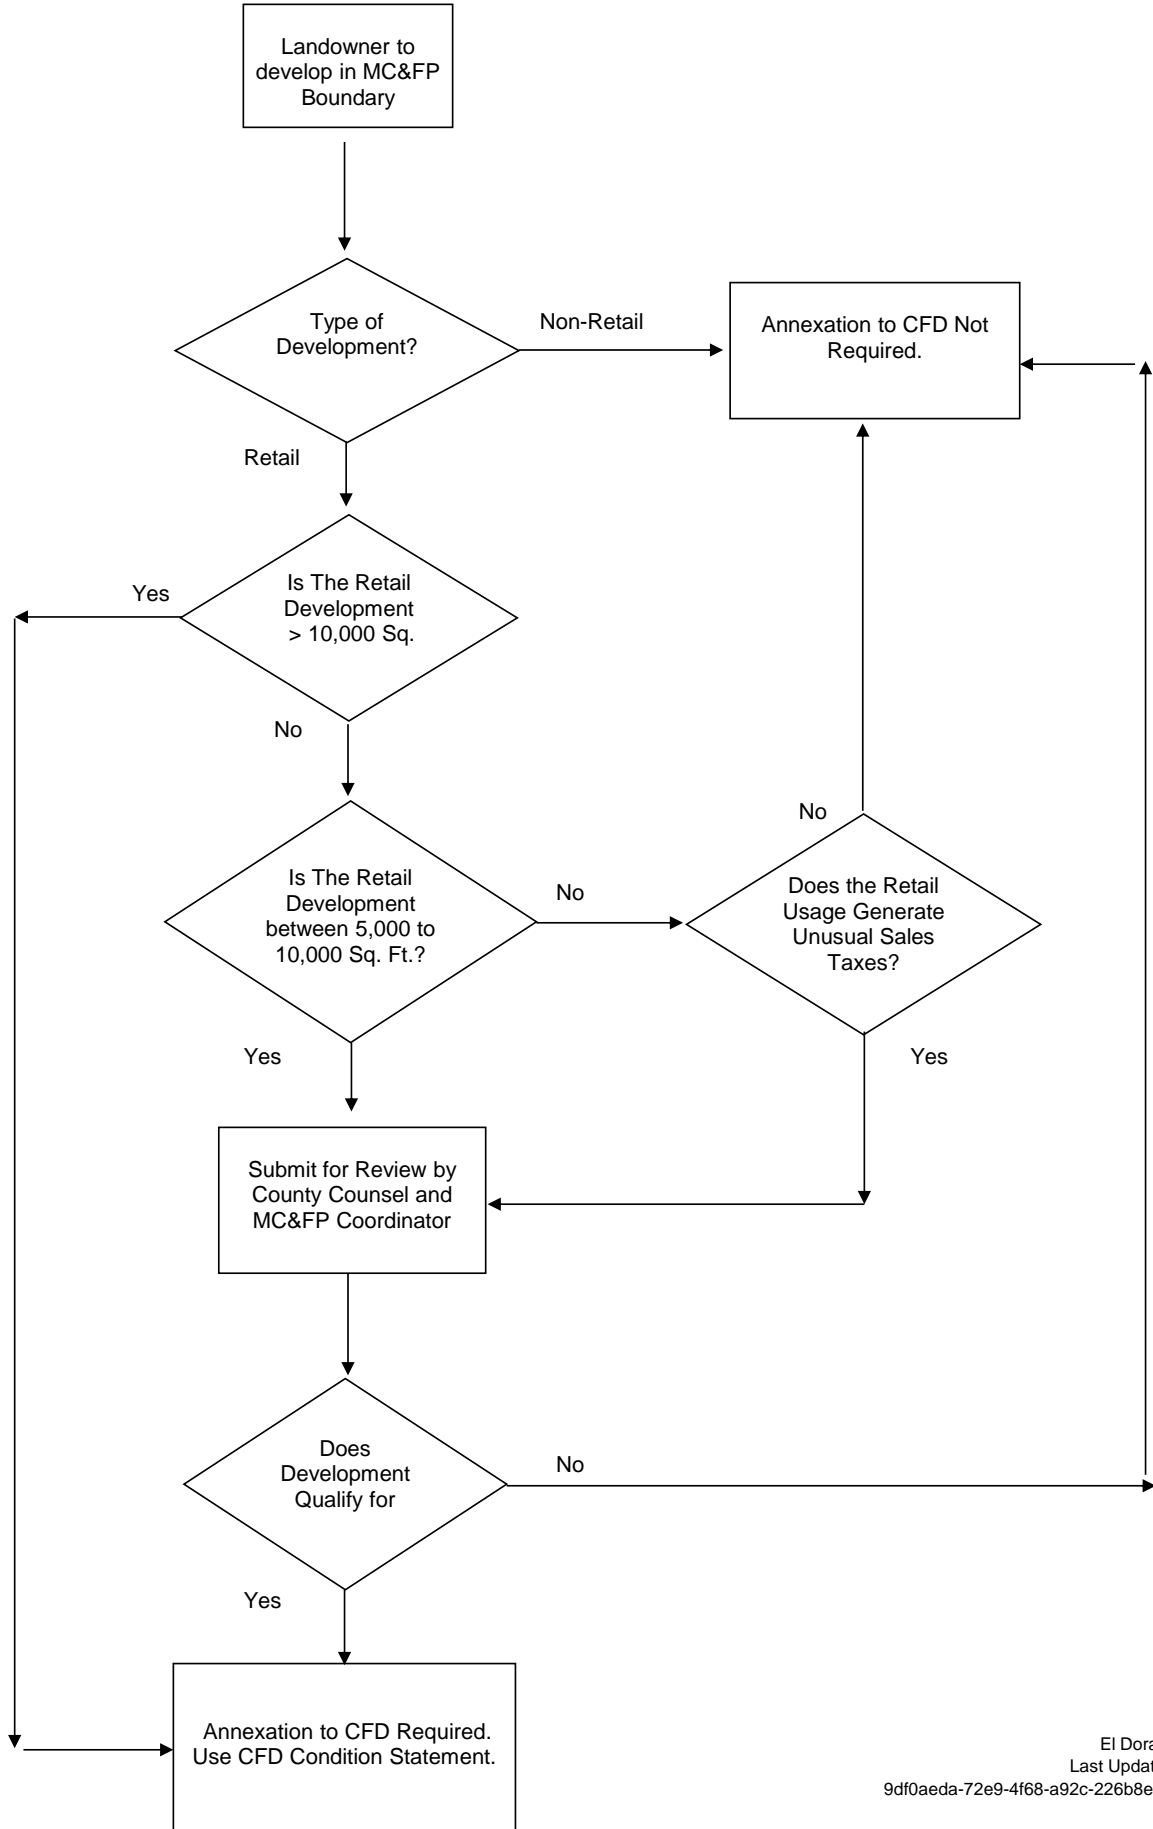

Missouri Flat Area
Community Facilities District No. 2002-01 Annexation Decision Tree

Missouri Flat Area
Community Facilities District No. 2002-01 Annexation Guide