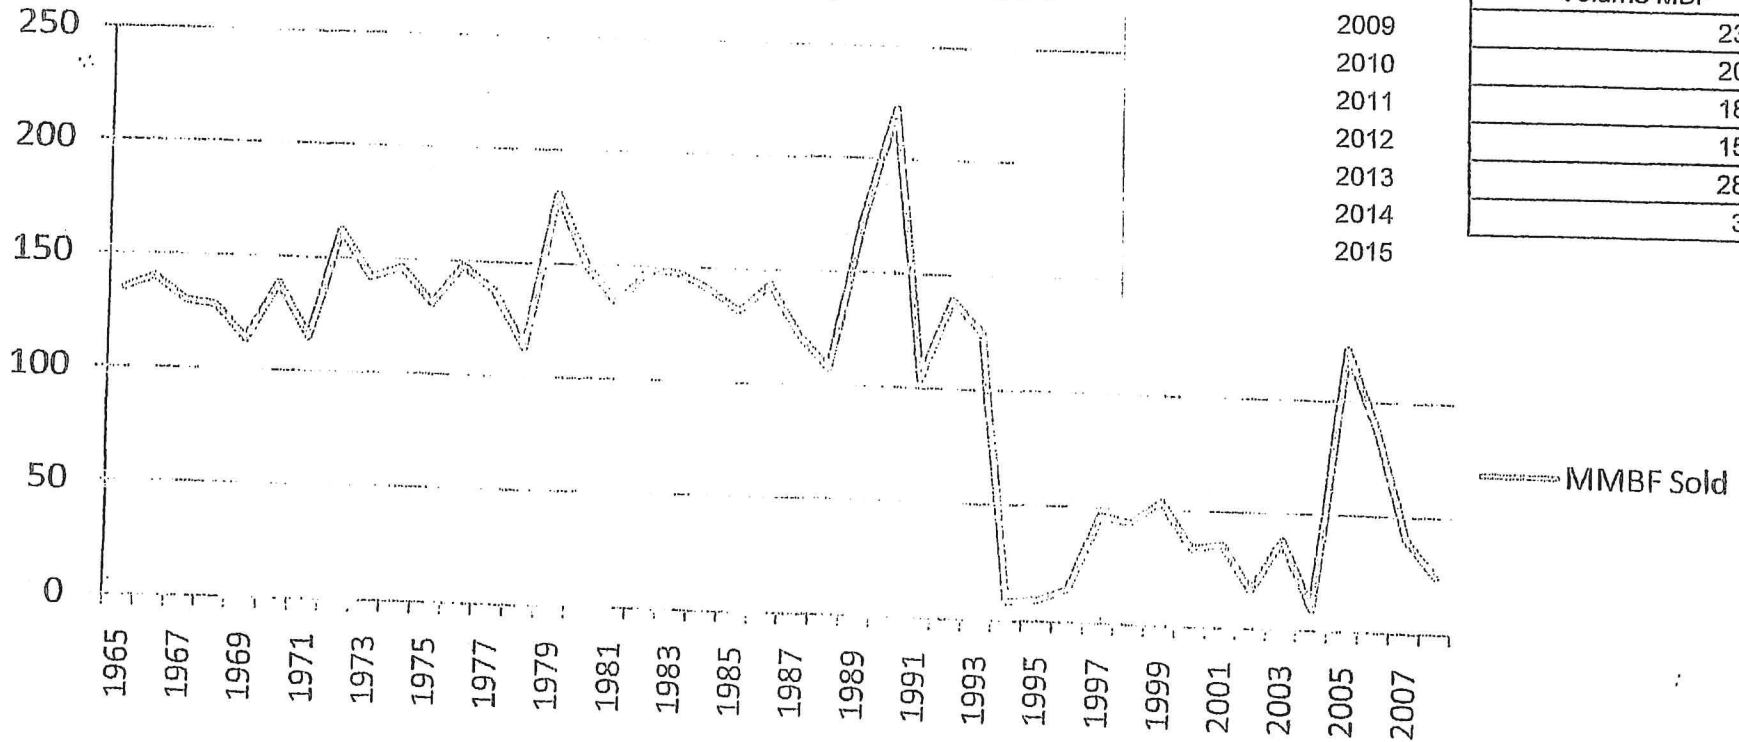

R. Primental BUS 8/31/2021 # 3

Eldorado NF MBF Totals

Eldorado National Forest Timber
(mmbf) 1965-2008

Note: Year 2005 sold was the Fred-Power fire salvage

as of May 6, 2009