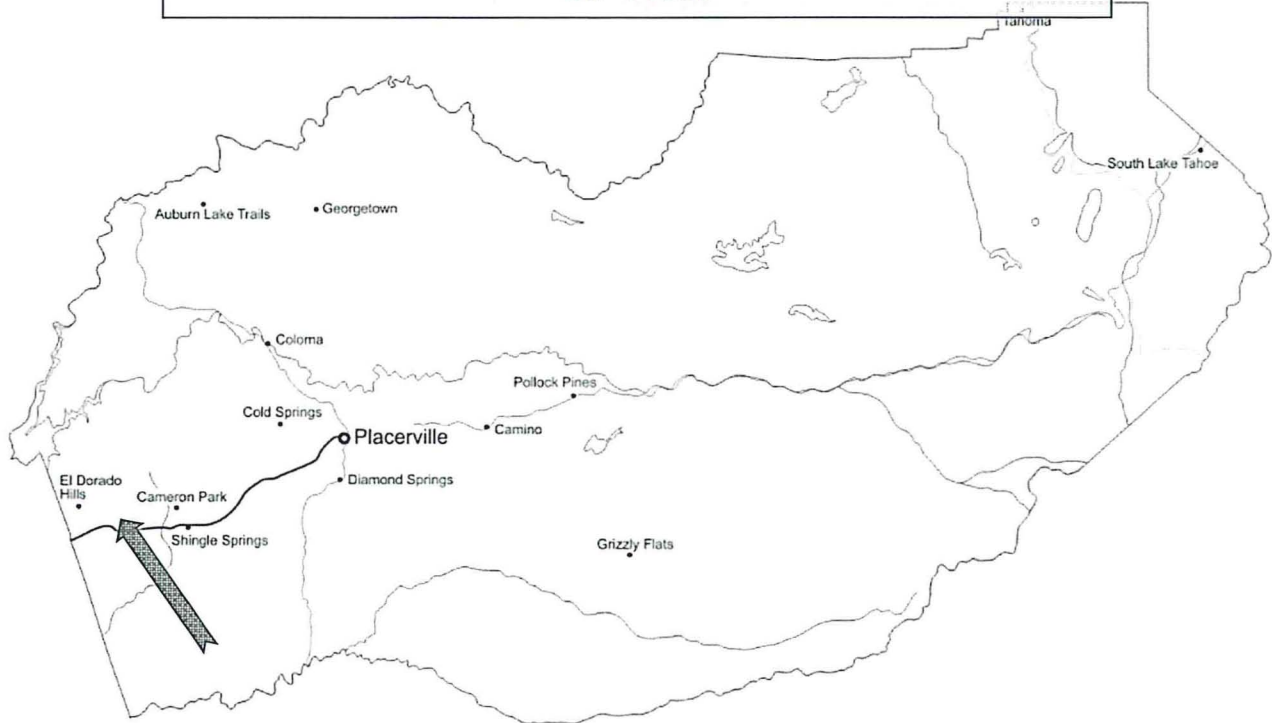

VICINITY MAP
Country Club Drive Realignment – Bass Lake Road to
Tierra de Dios Drive Project
CIP 71360

County of El Dorado
Department of Transportation