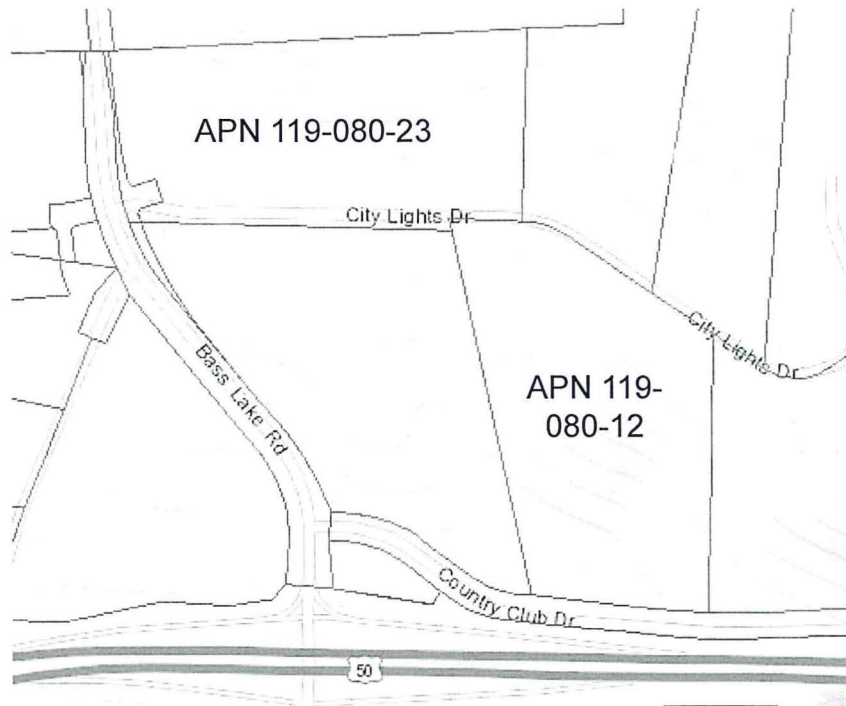

VICINITY MAP
Country Club Drive Realignment – Bass Lake Road to
Tierra de Dios Drive Project
CIP 71360

County of El Dorado
Department of Transportation