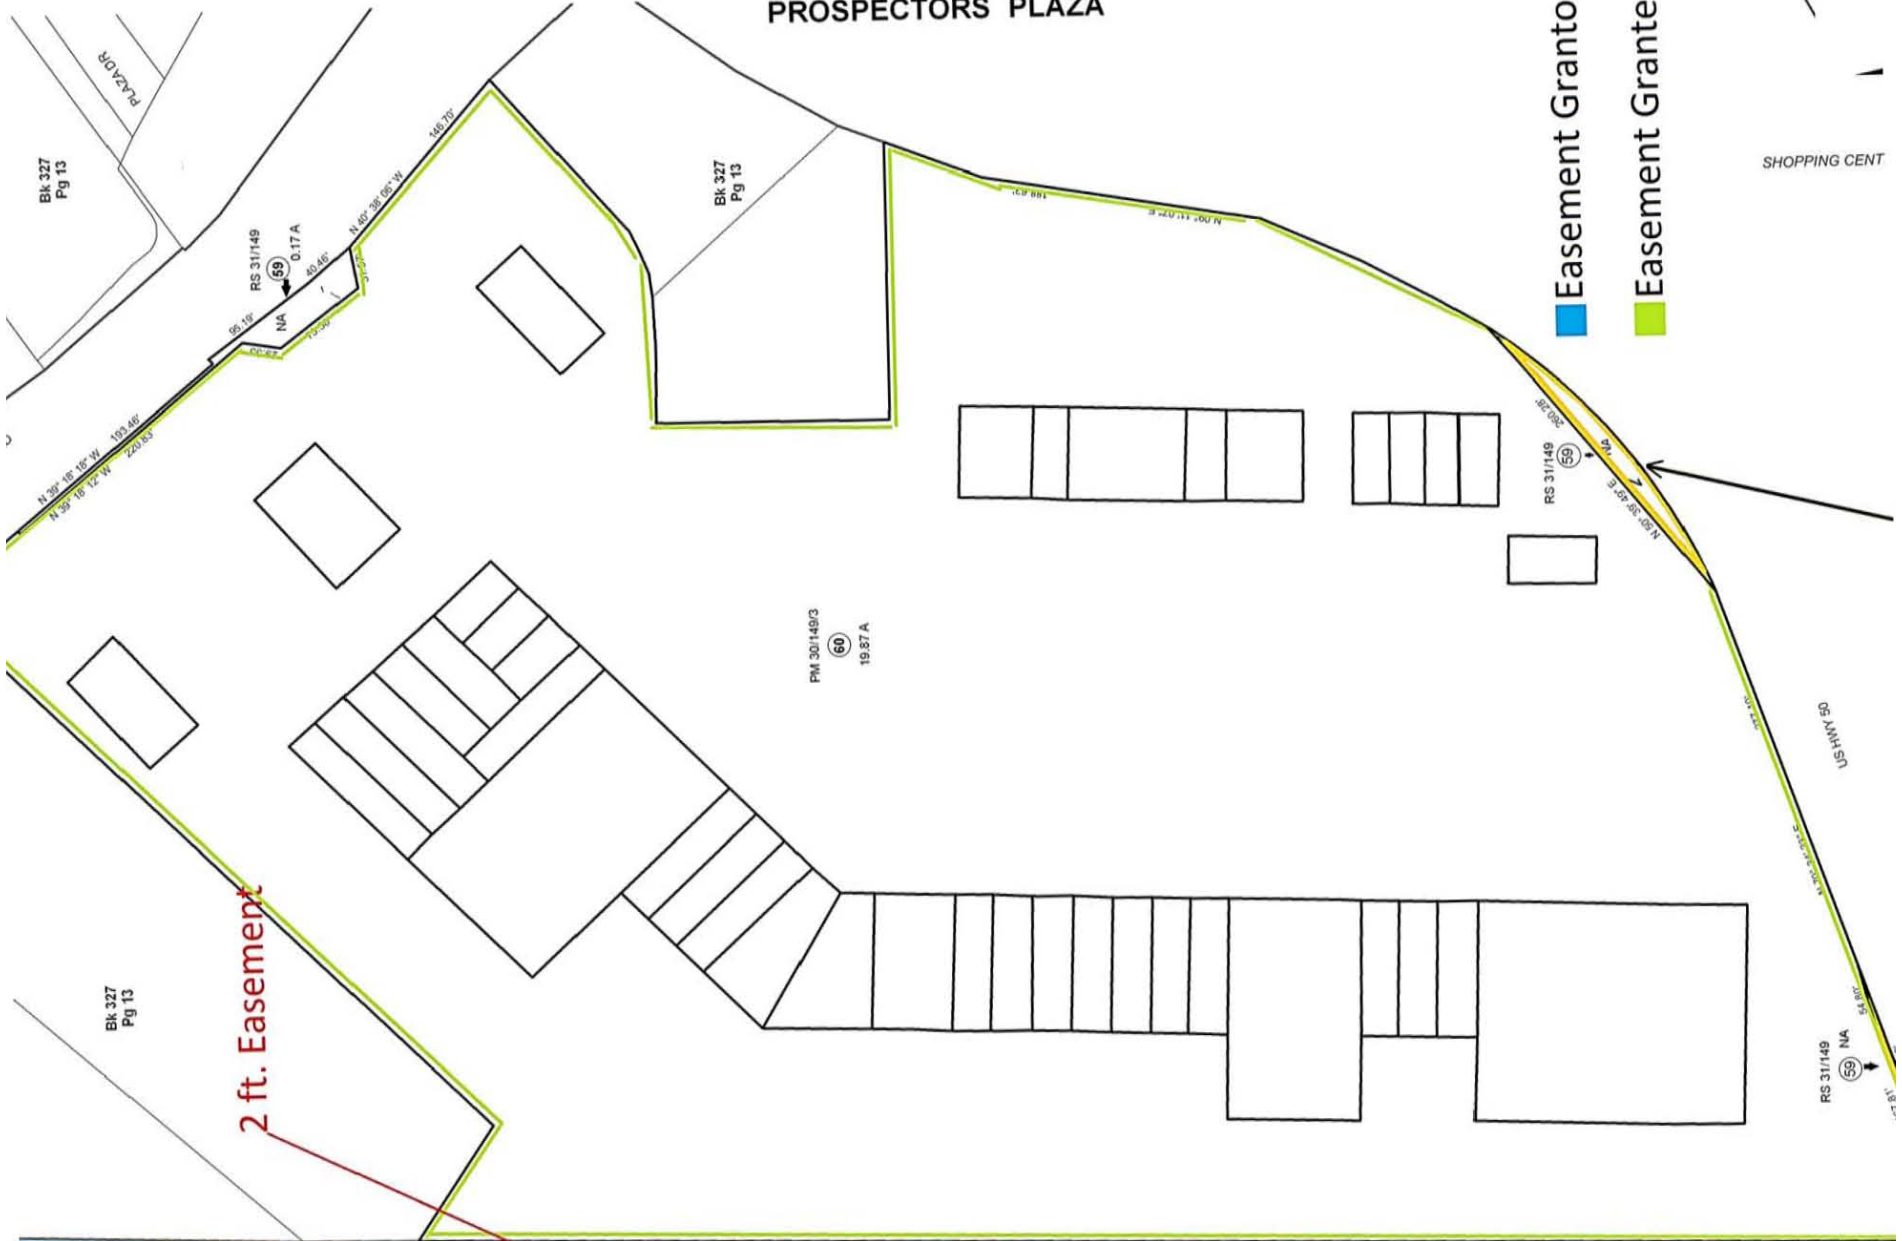

PROSPECTORS PLAZA

Easement Grantor
 Easement Grantee

SHOPPING CENT

2 ft. Easement

Acreages Are Estimates

Bk 327 Pg 11

Rev. Aug. 27, 2009

Assessor's County