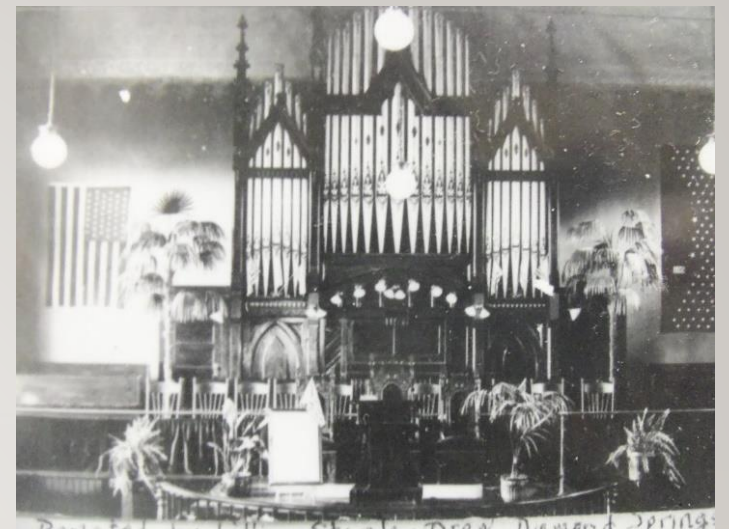

Aunt Polly Gray's chair from her overland trip to El Dorado in 1854

SERVICE AND PERFORMANCE INDICATORS

- Following the acquisition guidelines recommended for adoption by the Commission, the Museum accepted into the collection in 2024:
 - Square Dance dress from the Hangtown Twirlers
 - Collection of original photographs taken in Caldor in the early 1900s
 - Reproduction uniform of the first Supervisor of the El Dorado National Forest
 - Framed photographs of the Seth Beach family
 - Native American beads acquired over 50 years ago in the Mosquito area
 - Polly Gray's chair used in the wagon train from Illinois to El Dorado in 1854

Ursula Vorhees wearing her Square-Dancing Dress in 1947 in Cedar Grove

SERVICE AND PERFORMANCE INDICATORS

- Bergstrom Pipe Organ – since 1960, this unique pipe organ has been located in the Organ Room of the El Dorado County Fairgrounds. The organ was originally created by a well-known Swedish organ builder in San Francisco for an Oakland Church. In 1904, the Placerville Methodist Church (now the Federated Church) purchased it and installed it in their fine brick church located where C & H Auto Parts is now.
- What makes this pipe organ so important to preserve and keep in El Dorado County?
- Museum Commission's role in developing a plan....