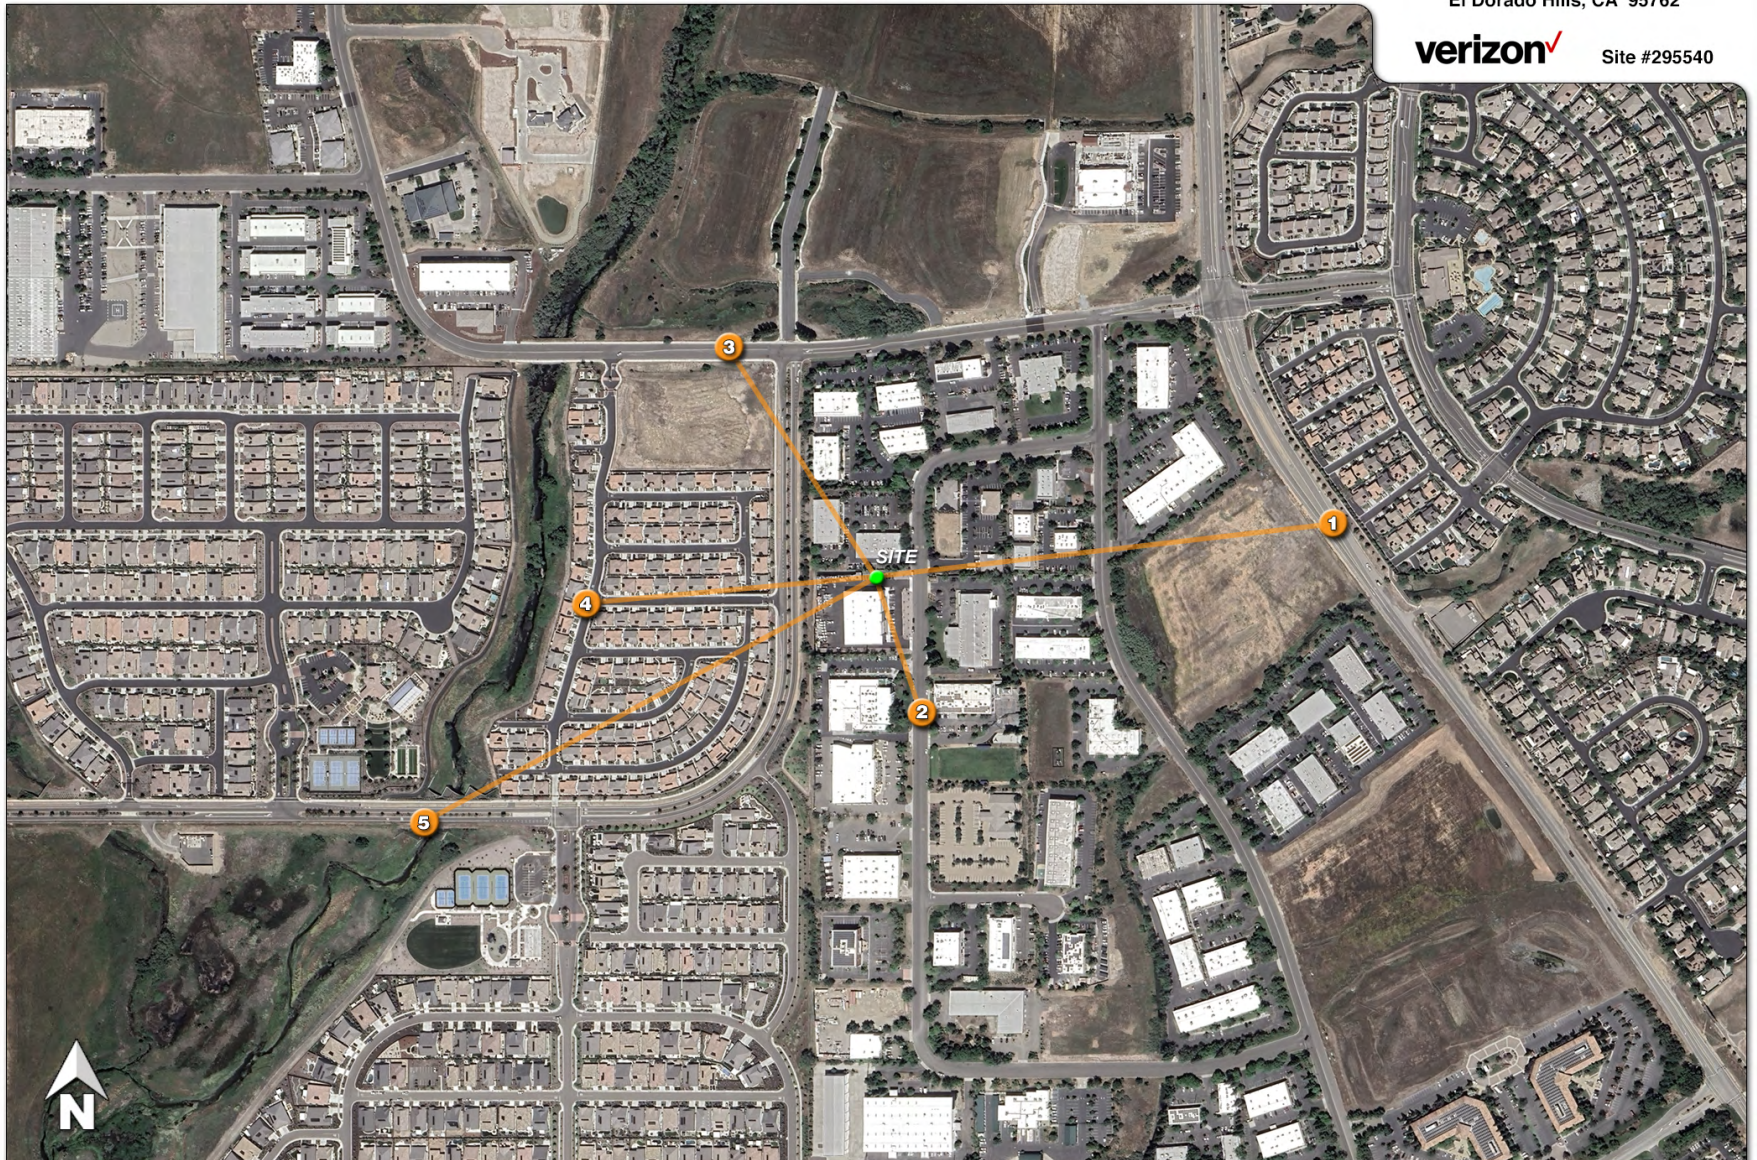

Aerial photograph showing the viewpoints for the photosimulations.

Golden Foothills

4994 Hillsdale Circle
El Dorado Hills, CA 95762

Site #295540

Photosimulation of the view looking due west from the nearest point along Latrobe Road.

Golden Foothills
4994 Hillsdale Circle
El Dorado Hills, CA 95762

verizon ✓ Site #295540

2

Stationary drone for height and placement

Existing

Golden Foothills
4994 Hillsdale Circle
El Dorado Hills, CA 95762

Photosimulation of the view looking north-northwest along Hillsdale Circle.

verizon Site #295540

Proposed

Proposed 77 ft monopole

Photosimulation of the view looking southeast from Golden Foothill Parkway, just west of Carson Crossing Drive.

Golden Foothills
4994 Hillsdale Circle
El Dorado Hills, CA 95762

verizon ✓ Site #295540

Photosimulation of the view looking east from Pacifico Lane at Sol Vista Lane.

Golden Foothills
4994 Hillsdale Circle
El Dorado Hills, CA 95762