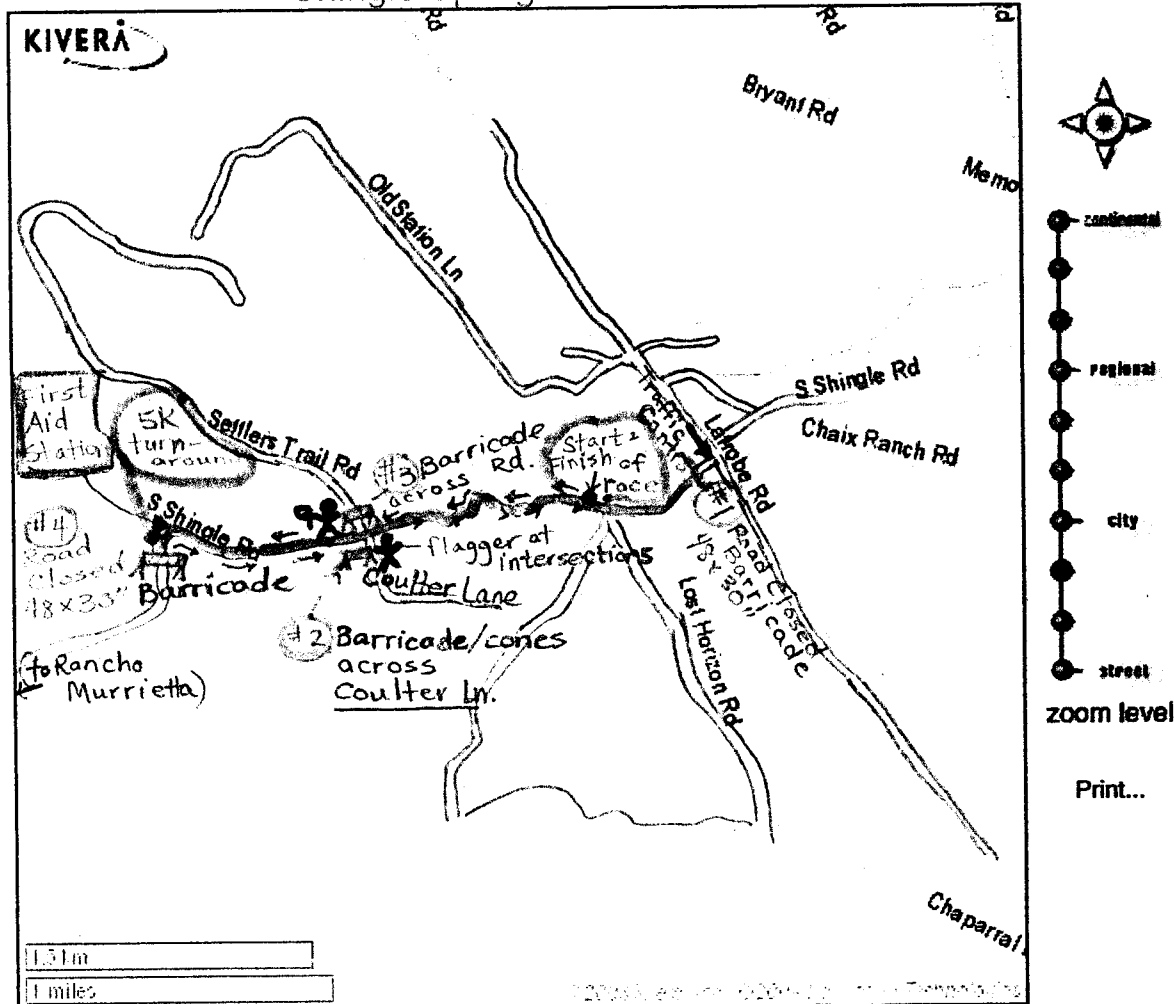

SKETCH FOR ROAD CLOSURES AND PARADES

Latrobe Country Fun Run 5K
7900 South Shingle Rd.
Shingle Springs Ca 95682

NOTE: Click map to reposition or click the pan/zoom controls on the right.

INSTRUCTIONS

1. Sketch all roads to be occupied and label roads name.
2. Indicate all intersecting public roads along route.
3. Indicate "START" and "FINISH" location of event.
4. Indicate direction of travel for the participants.

NOTE: This sketch may serve as the "SIGNING/DETOUR PLAN" if it clearly identifies the type and location of all proposed sign, barricades, cones, and flaggers.