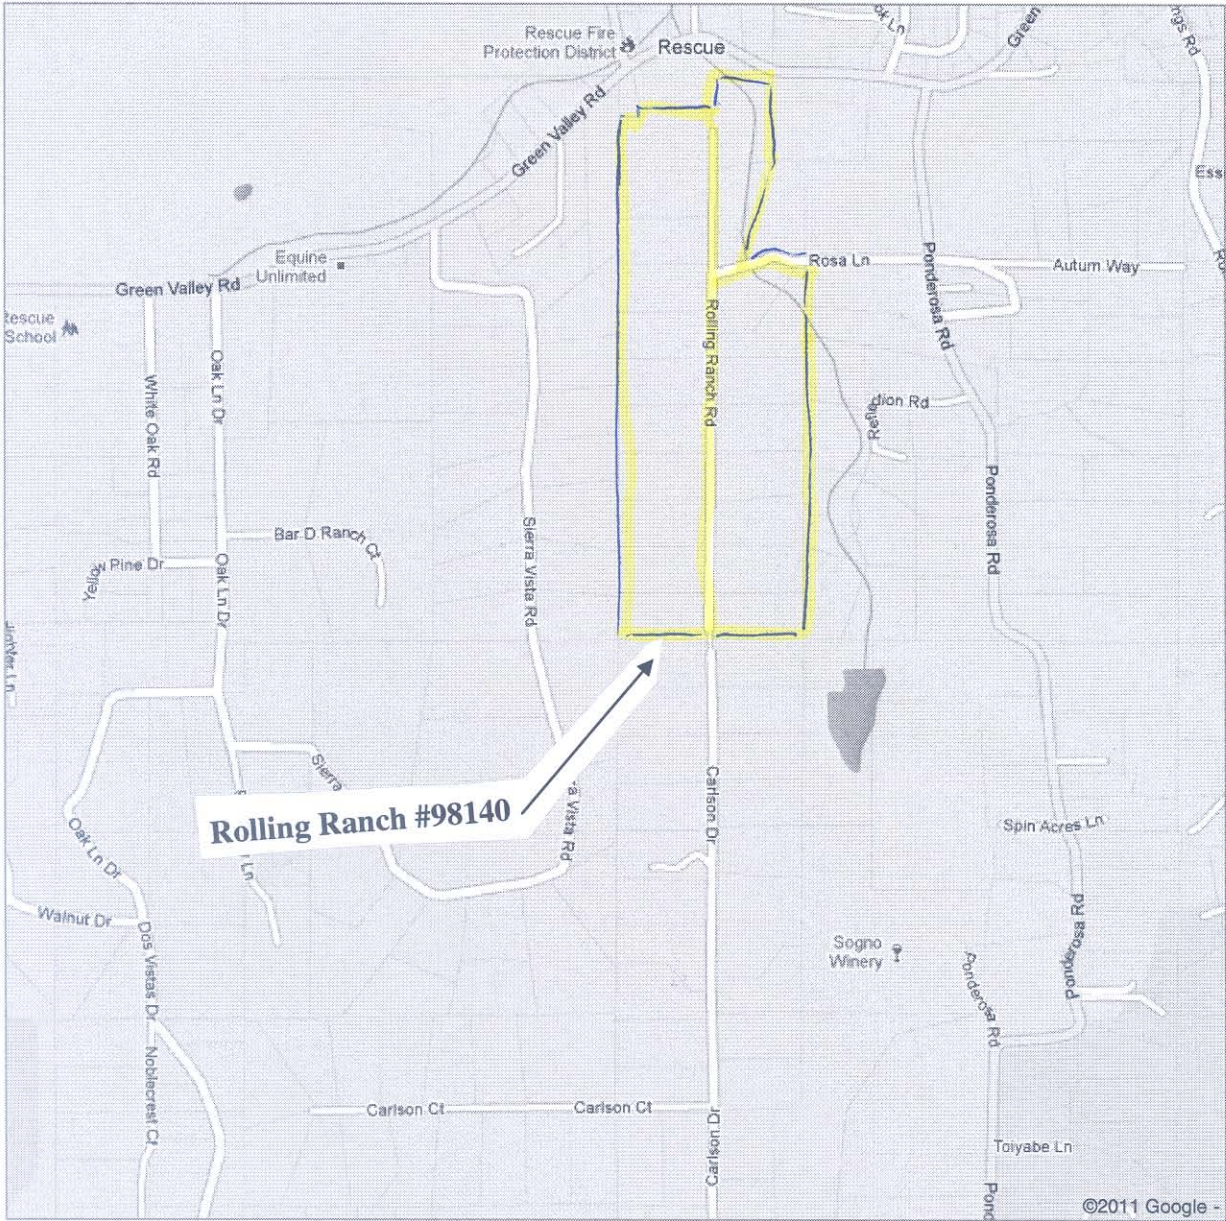

Google maps

Notes Rolling Ranch ZOB #98140

11-0258.G.1

<http://maps.google.com/?ie=UTF8&ll=38.707783,-120.979342&spn=0.016276,0.027509&z...> 3/8/2011