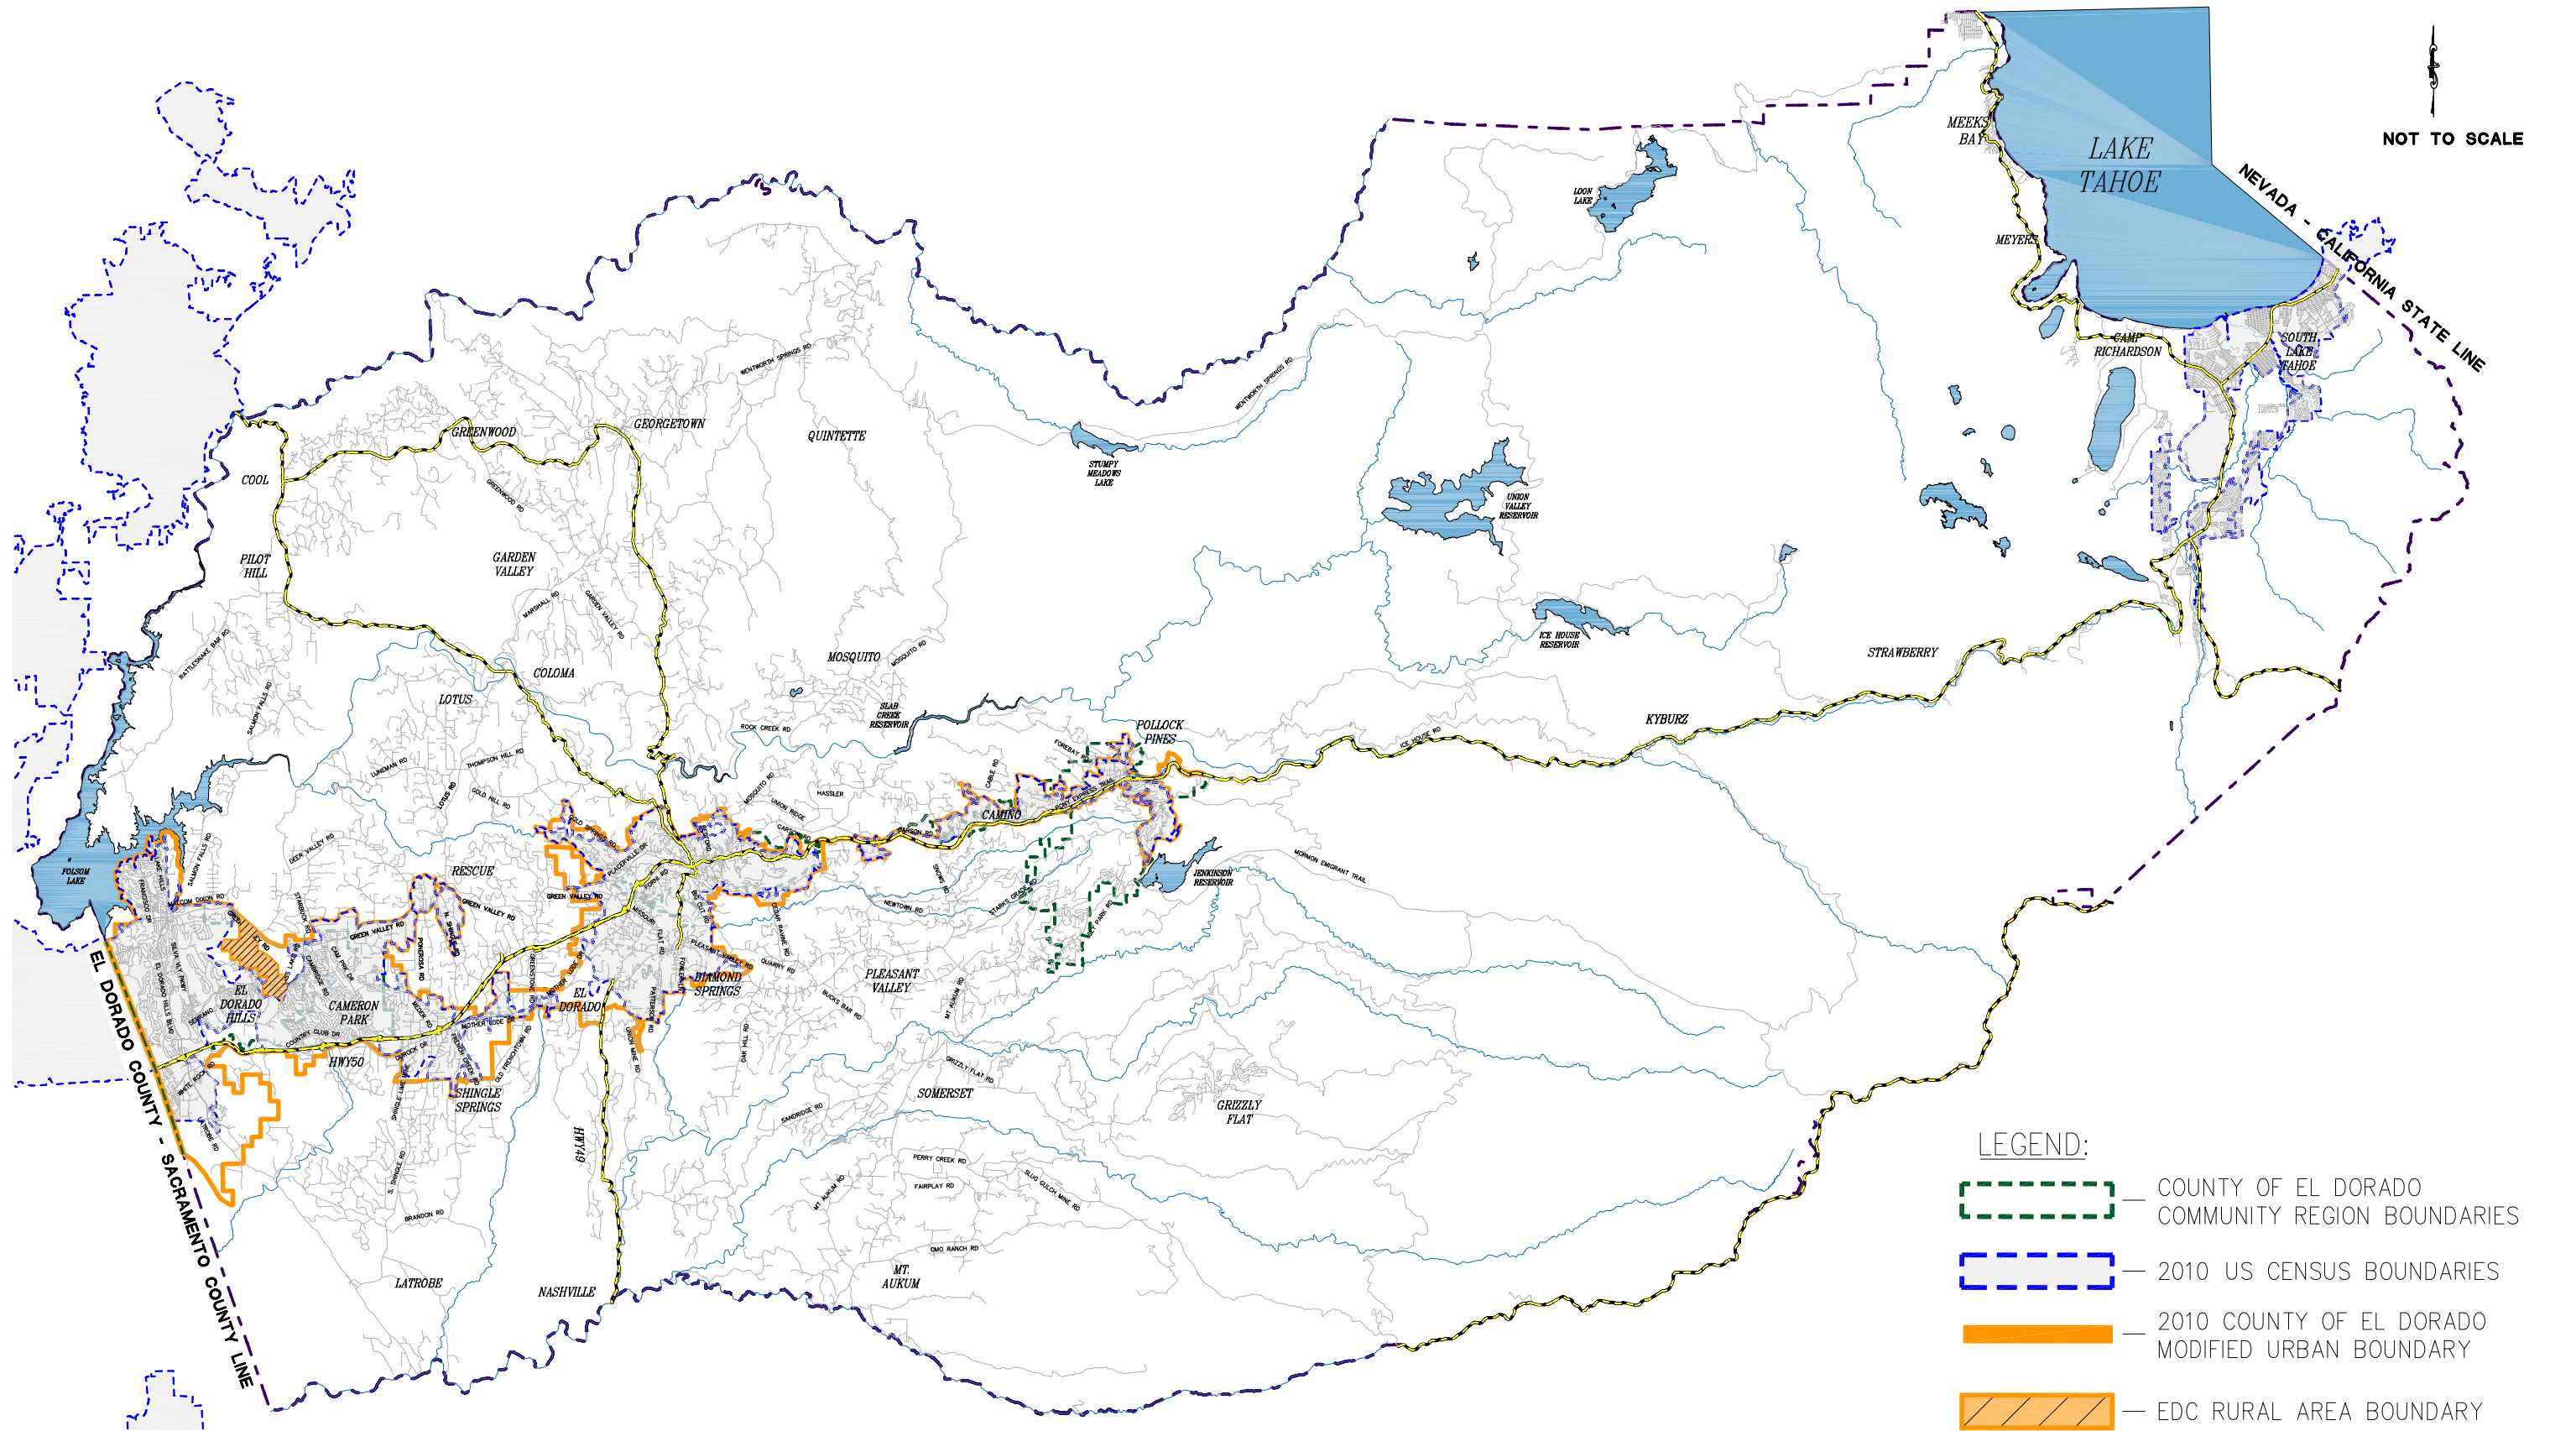

- LEGEND:**
- COUNTY OF EL DORADO COMMUNITY REGION BOUNDARIES
 - 2010 US CENSUS BOUNDARIES
 - 2010 COUNTY OF EL DORADO MODIFIED URBAN BOUNDARY
 - EDC RURAL AREA BOUNDARY
 - COUNTY OF EL DORADO BOUNDARY

2010 COUNTY OF EL DORADO MODIFIED URBAN BOUNDARY ATTACHMENT B

COUNTY of EL DORADO
SHT 1 OF 3

NOT TO SCALE

- LEGEND:**
- COUNTY OF EL DORADO COMMUNITY REGION BOUNDARIES
 - 2010 US CENSUS BOUNDARIES
 - 2010 COUNTY OF EL DORADO MODIFIED URBAN BOUNDARY
 - COUNTY OF EL DORADO BOUNDARY

2010 COUNTY OF EL DORADO MODIFIED URBAN BOUNDARY ATTACHMENT B

COUNTY of EL DORADO
SHT 2 OF 3

NOT TO SCALE

- LEGEND:**
- COUNTY OF EL DORADO COMMUNITY REGION BOUNDARIES
 - 2010 US CENSUS BOUNDARIES
 - 2010 COUNTY OF EL DORADO MODIFIED URBAN BOUNDARY
 - EDC RURAL AREA BOUNDARY
 - COUNTY OF EL DORADO BOUNDARY

2010 COUNTY OF EL DORADO MODIFIED URBAN BOUNDARY ATTACHMENT B

COUNTY of EL DORADO
SHT 3 OF 3