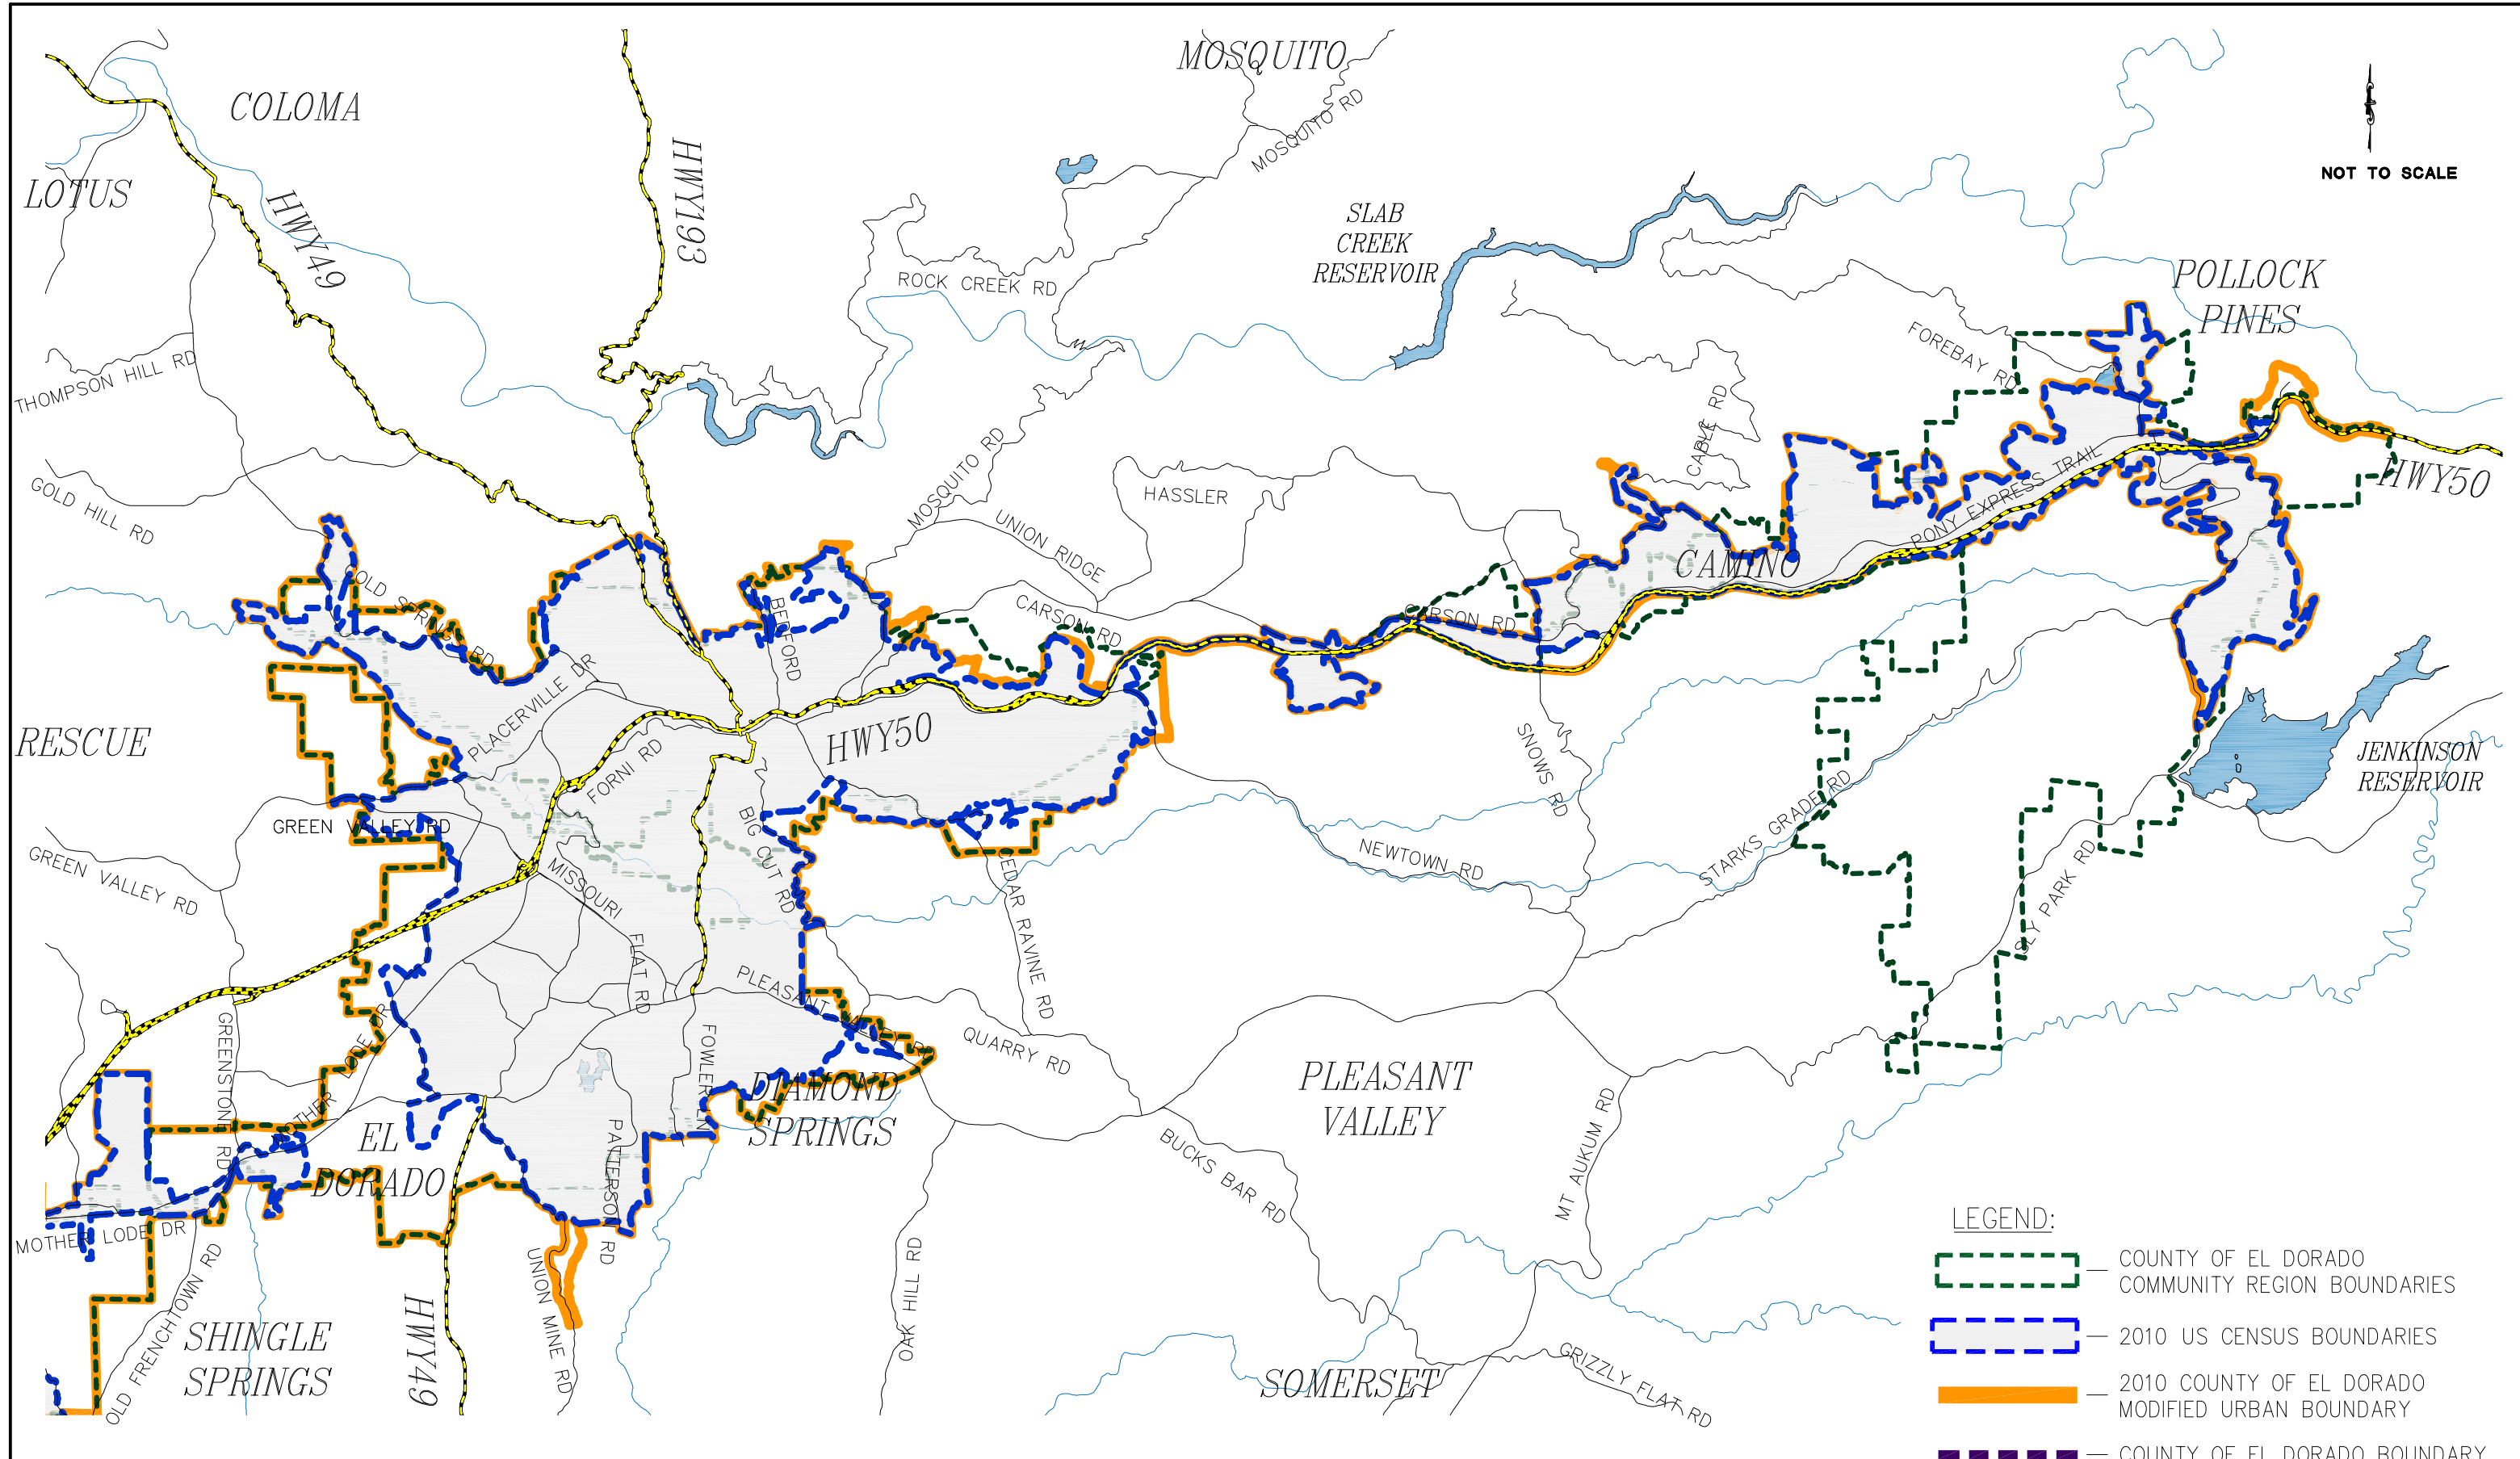

- LEGEND:**
- COUNTY OF EL DORADO COMMUNITY REGION BOUNDARIES
 - 2010 US CENSUS BOUNDARIES
 - 2010 COUNTY OF EL DORADO MODIFIED URBAN BOUNDARY
 - EDC RURAL AREA BOUNDARY
 - COUNTY OF EL DORADO BOUNDARY

2010 COUNTY OF EL DORADO MODIFIED URBAN BOUNDARY ATTACHMENT B

COUNTY of EL DORADO
SHT 1 OF 3

NOT TO SCALE

- LEGEND:**
- COUNTY OF EL DORADO COMMUNITY REGION BOUNDARIES
 - 2010 US CENSUS BOUNDARIES
 - 2010 COUNTY OF EL DORADO MODIFIED URBAN BOUNDARY
 - COUNTY OF EL DORADO BOUNDARY

2010 COUNTY OF EL DORADO MODIFIED URBAN BOUNDARY ATTACHMENT B

COUNTY of EL DORADO
SHT 2 OF 3

NOT TO SCALE

- LEGEND:**
- COUNTY OF EL DORADO COMMUNITY REGION BOUNDARIES
 - 2010 US CENSUS BOUNDARIES
 - 2010 COUNTY OF EL DORADO MODIFIED URBAN BOUNDARY
 - EDC RURAL AREA BOUNDARY
 - COUNTY OF EL DORADO BOUNDARY

2010 COUNTY OF EL DORADO MODIFIED URBAN BOUNDARY ATTACHMENT B

COUNTY of EL DORADO
SHT 3 OF 3