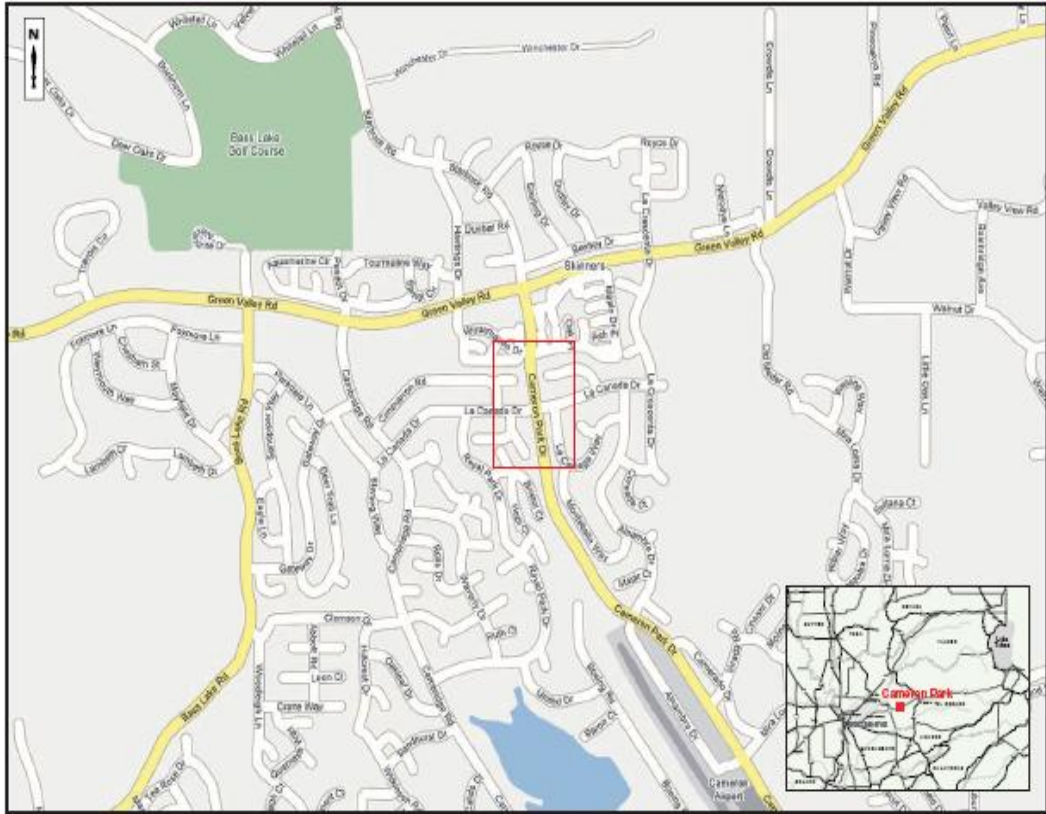

# ATTACHMENT A Cameron Park Drive/La Canada Intersection Improvement Project

FIGURE 1  
Project Location  
Cameron Park Drive / La Canada Drive Intersection

ESP MAP STUDIO, 08/16/10, 2007