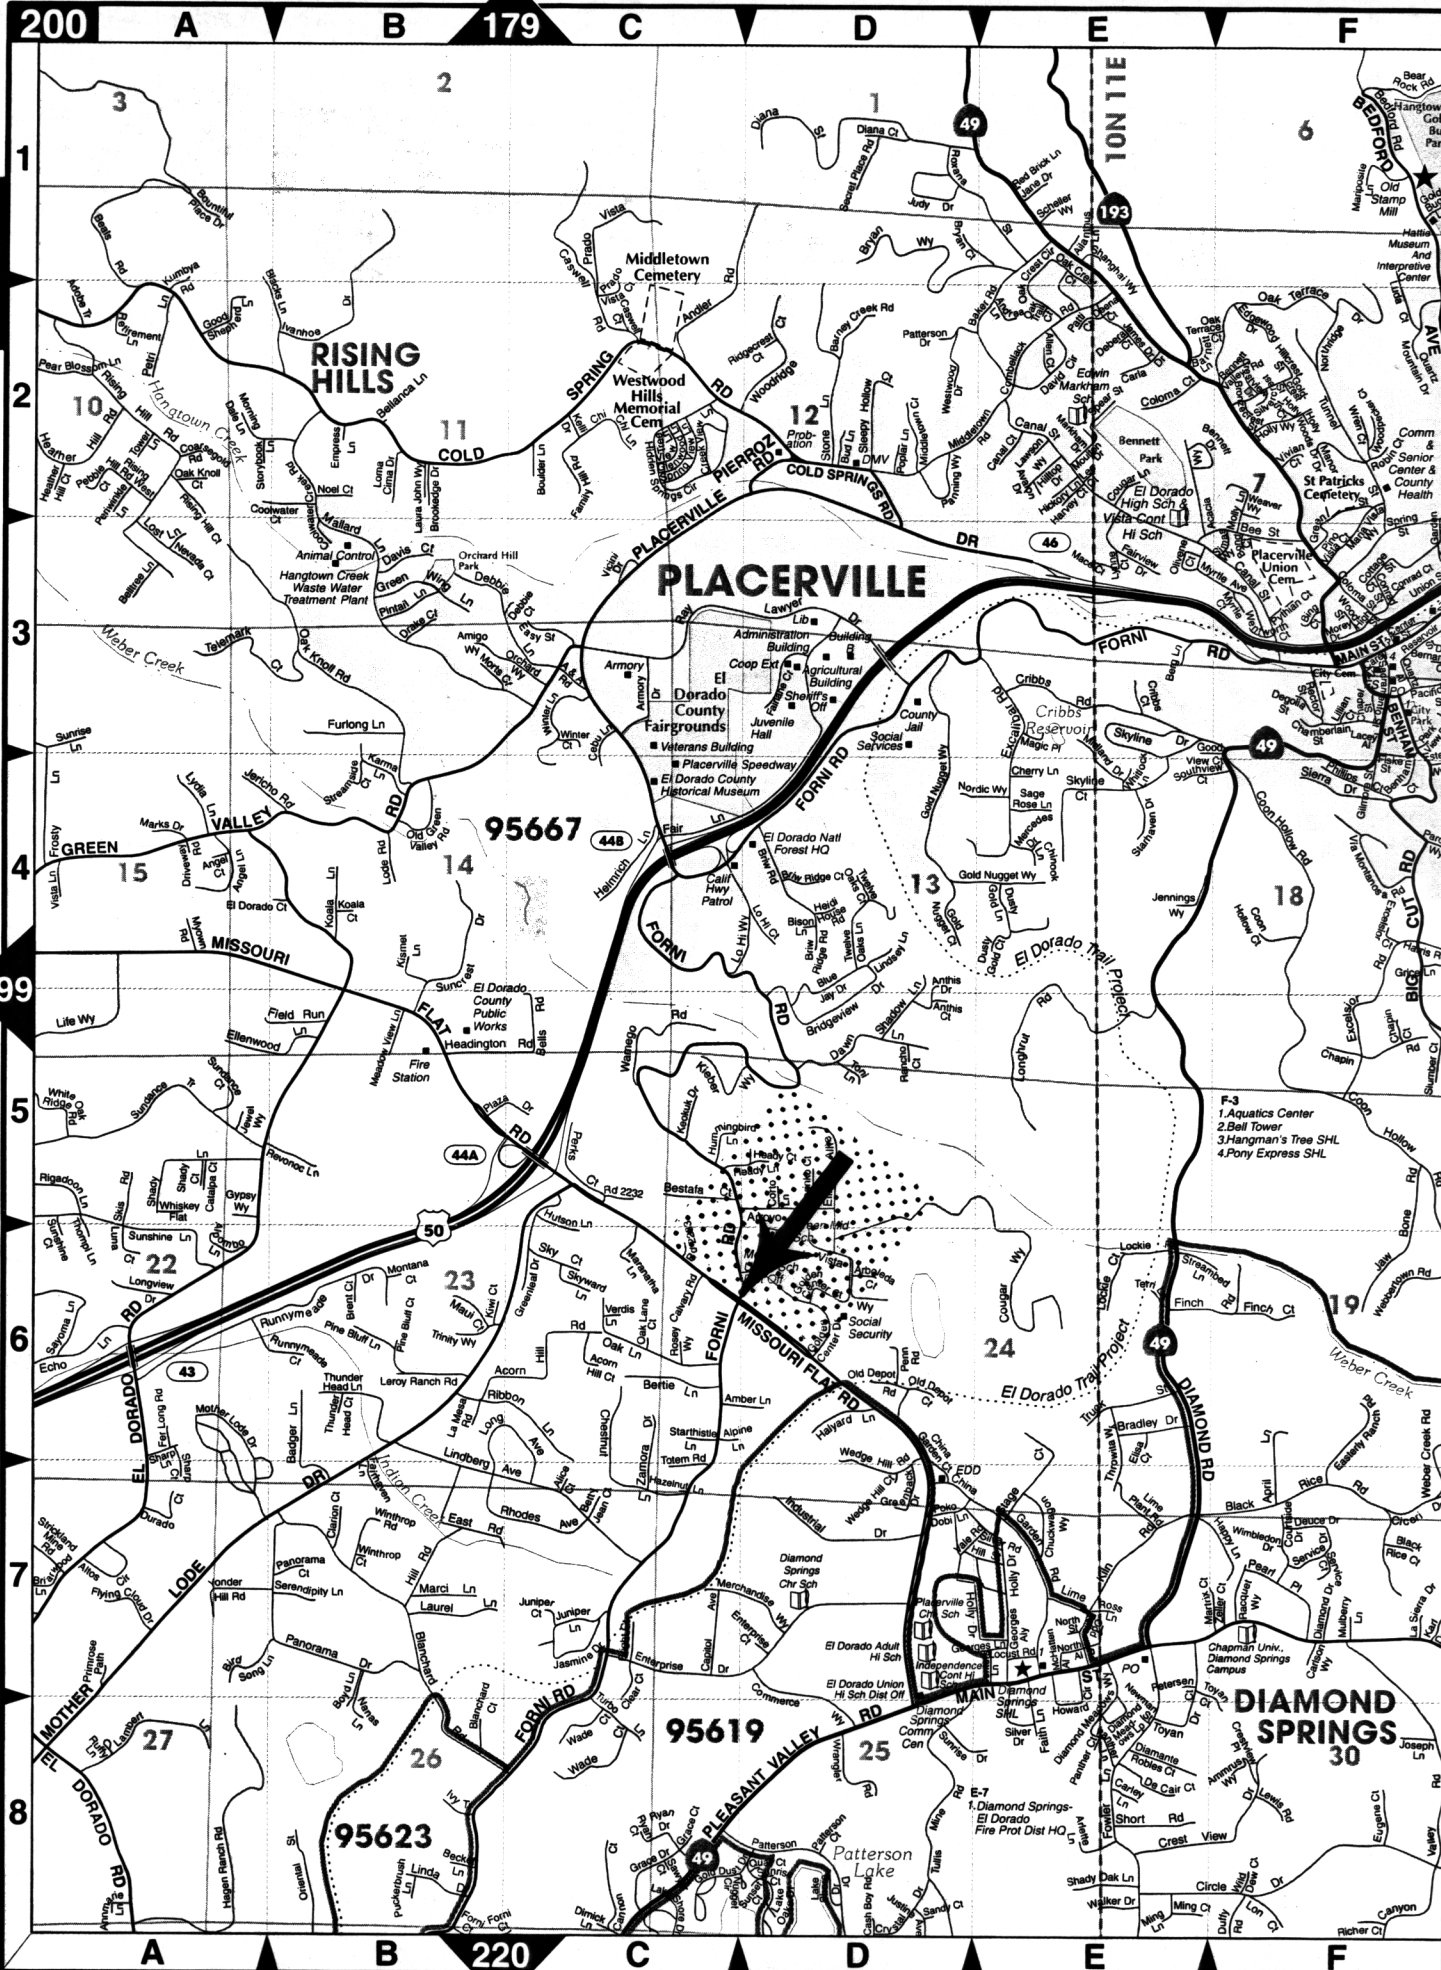

EL DORADO

199

8