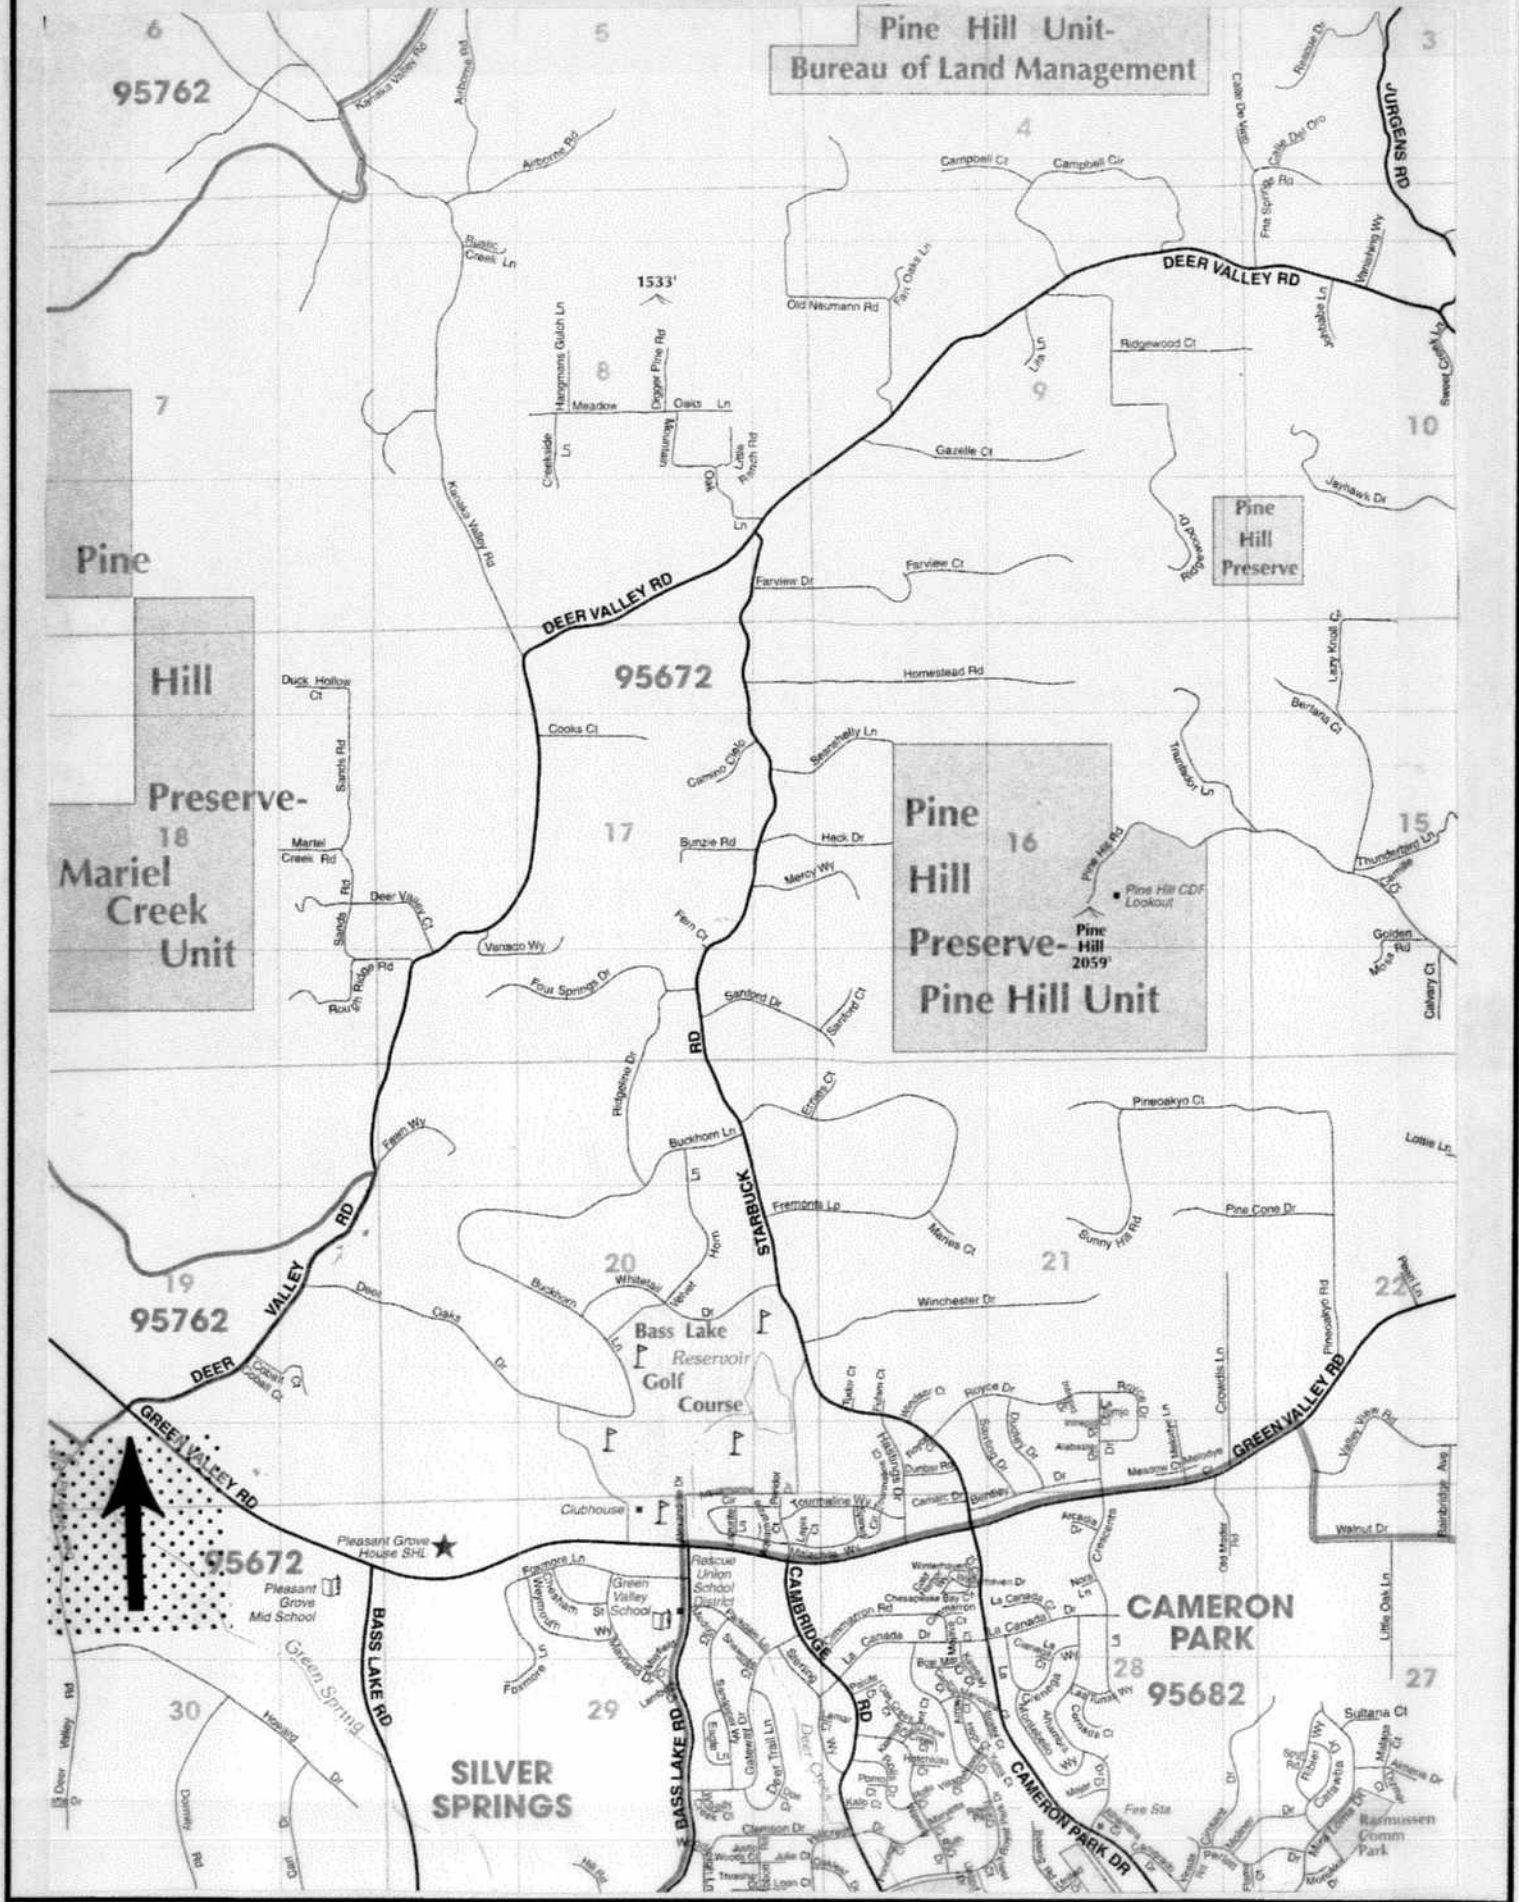

# Vicinity Map

Pine Hill Unit  
Bureau of Land Management

Pine Hill Preserve

Pine Hill Preserve-  
18  
Mariel Creek Unit

Pine Hill Preserve-  
Pine Hill Unit  
2059'

CAMERON PARK  
95682

SILVER SPRINGS

95762

95672

95762

95672

95682