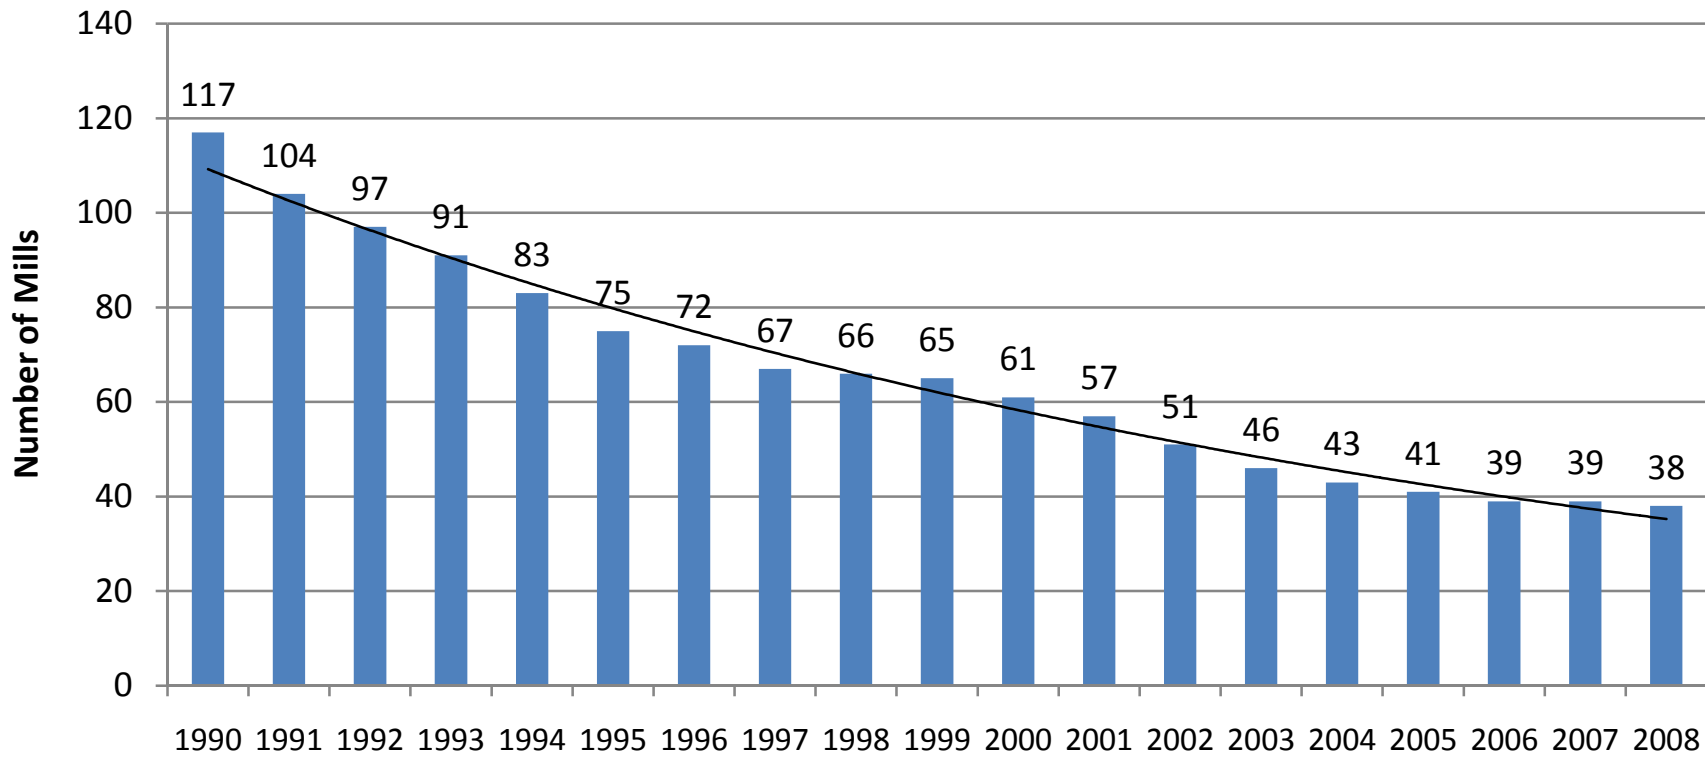

Reduction of Sawmills in California 1990-2008 CFA Mill Census Data

Source: Calif. Forestry Association; Paul Ehinger Associates (April 2008)

4/10/2009

09-0428-2D-1