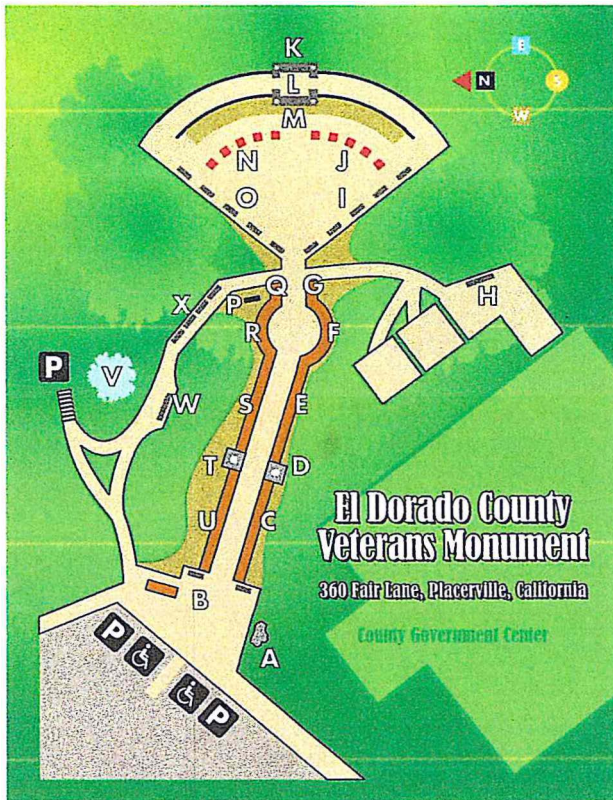

### WELCOME HOME

Welcome Home portrays a joyous return from duty for two El Dorado County members of the U.S. Armed Forces. It is the welcome that every service man or woman looks forward to receiving and should receive upon returning home from duty.

Standing is a life-sized male figure dressed in early 2000s fatigues similar to those worn by the U.S. Army, Air Force and Coast Guard. Kneeling is a female figure dressed in fatigues similar to those worn by the U.S. Navy and Marine Corps. Rating and warfare patches are obscured intentionally, so that the figures can represent anyone.

Running joyously toward them is a Labrador retriever, symbolic of the joy that family and friends have over the return of their service man or woman from duty. It also represents the welcome that some service members never got, but which through the statuary will never end.

The bronze statuary was conceived by members of Friends of the Veterans Monument (a 501.c3 charitable organization) and designed by famed sculptor of military themes and figures, Rip Caswell.

It is designed to be placed on the lawn to the left of the entrance walkway at the El Dorado County Veterans Monument in Placerville (above "W" on the map at left). This site is visited by many thousands each year.