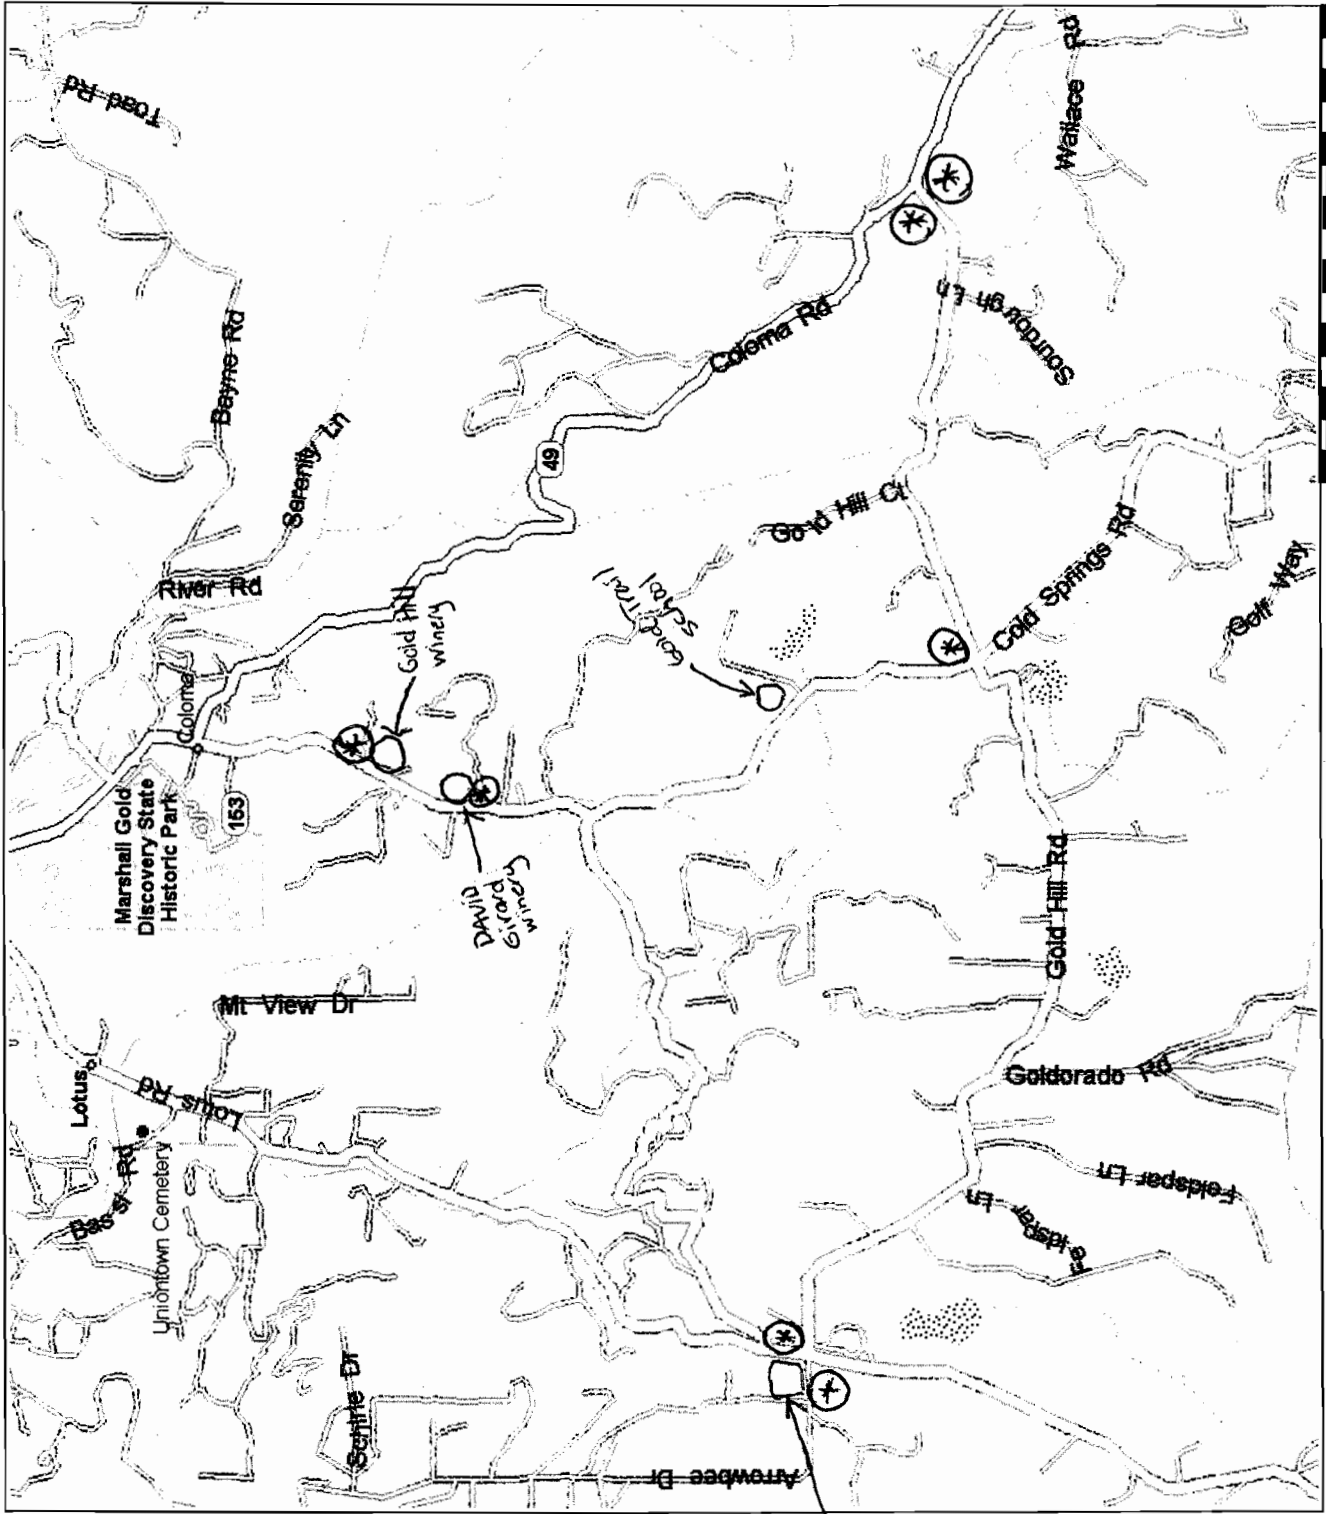

# EXHIBIT E

caltrans map

# Permit Map 2

\* = Signs

Suters Mill School

# CalTrans Map 3 - Hwy 50-Ponderosa Exit

Corner of N. Shingle Rd

Electronic Hwy Sign

(\*) = Sign

Copyright © 1988-2002 Microsoft Corp. and/or its suppliers. All rights reserved. <http://www.microsoft.com/streets>  
 © Copyright 2001 by Geographic Data Technology, Inc. All rights reserved. © 2001 Navigation Technologies. All rights reserved. This data includes information taken with permission from Canadian authorities © Her Majesty the Queen in Right of Canada.