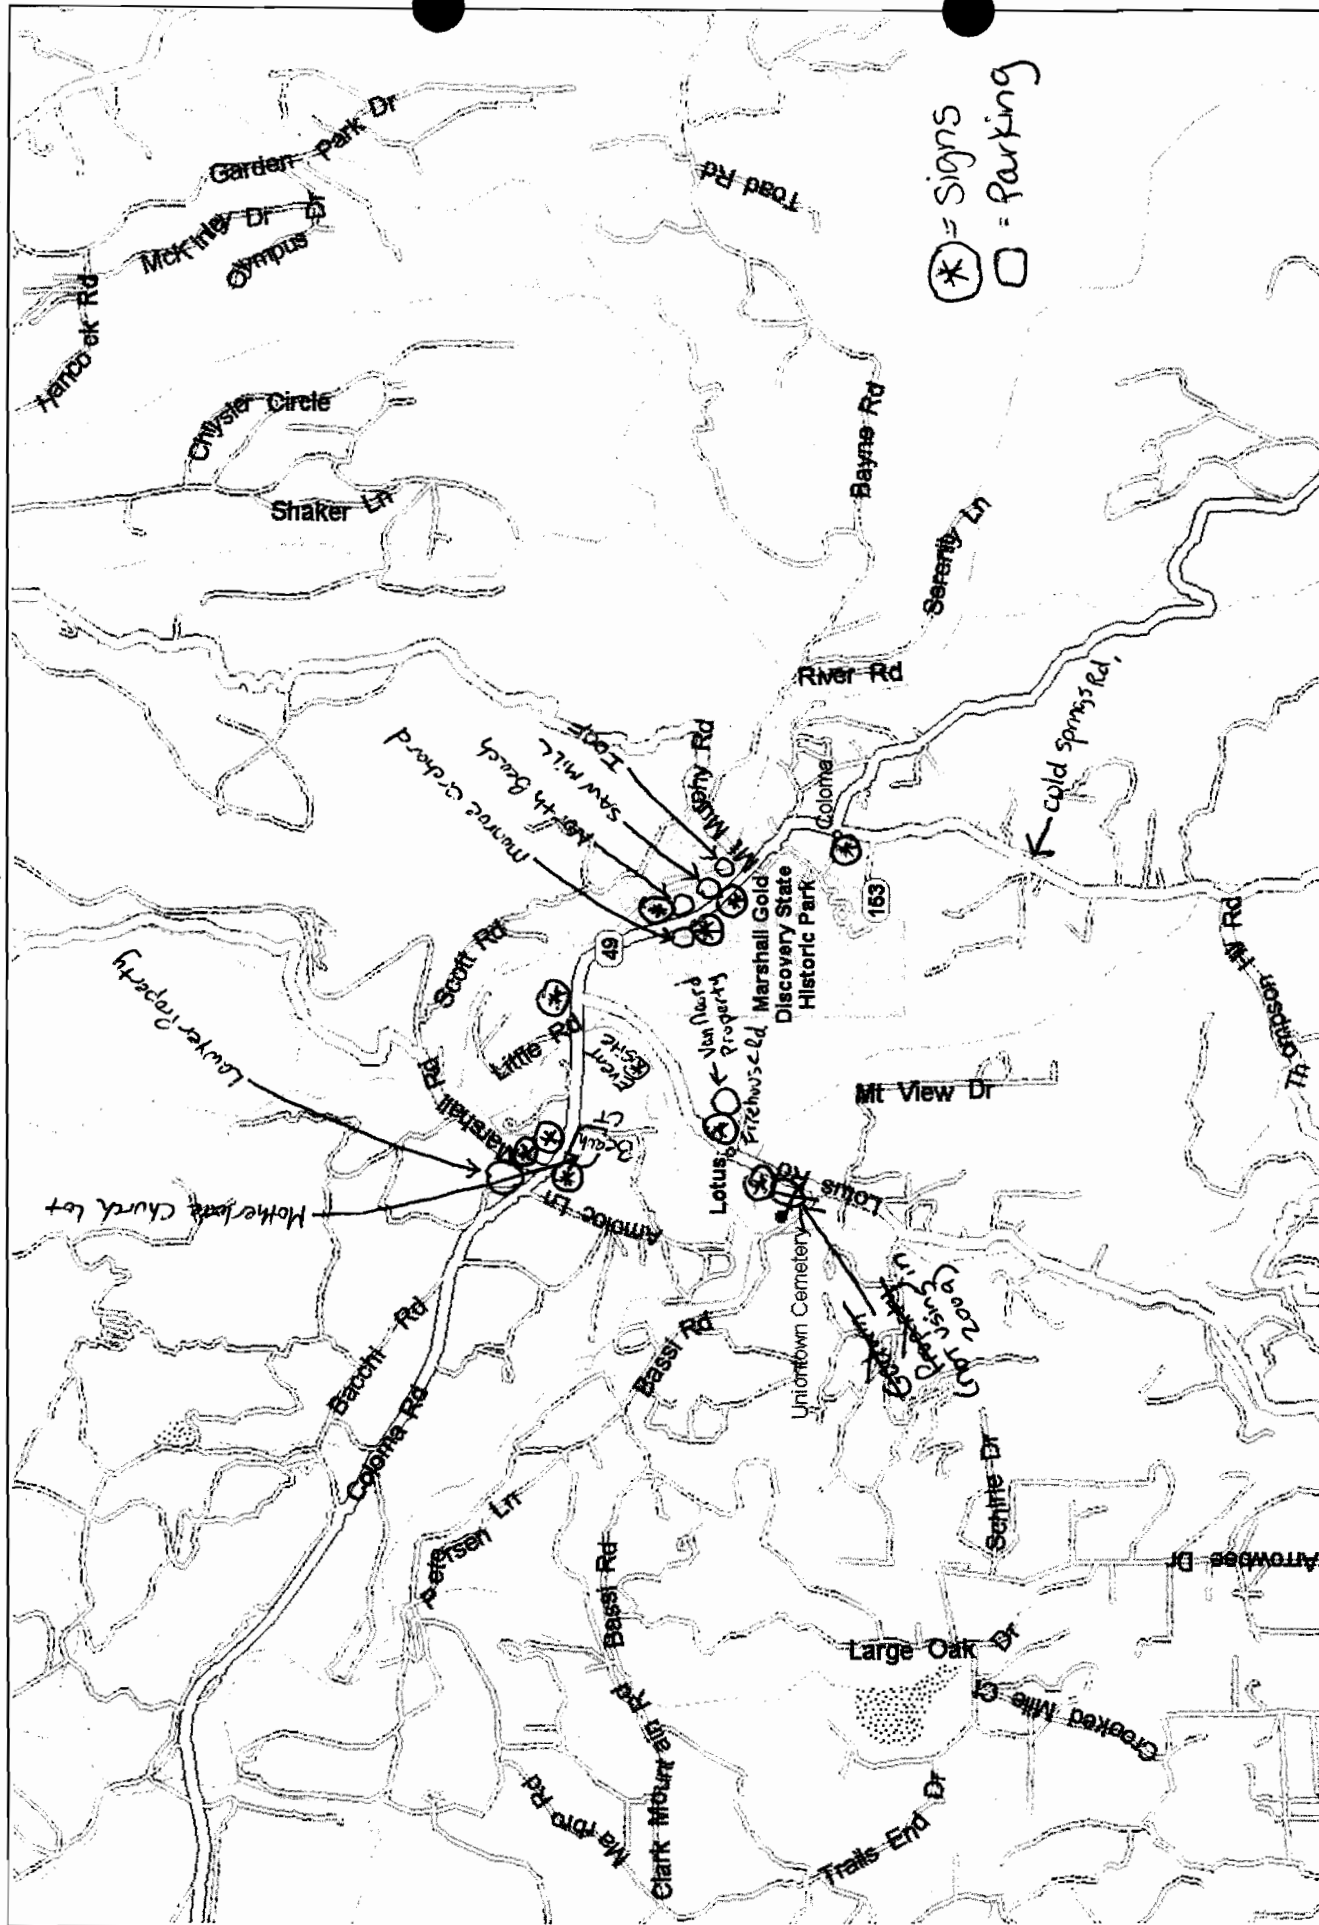

# EXHIBIT E

caltrans map

# Permit Map 2

\* = Signs

Suters Mill School

# CalTrans Map 3 - Hwy 50-Ponderosa Exit

Corner of N. Shingle Rd

Electronic Hwy Sign

(\*) = Sign

Copyright © 1988-2002 Microsoft Corp. and/or its suppliers. All rights reserved. <http://www.microsoft.com/streets>  
 © Copyright 2001 by Geographic Data Technology, Inc. All rights reserved. © 2001 Navigation Technologies. All rights reserved. This data includes information taken with permission from Canadian authorities © Her Majesty the Queen in Right of Canada.