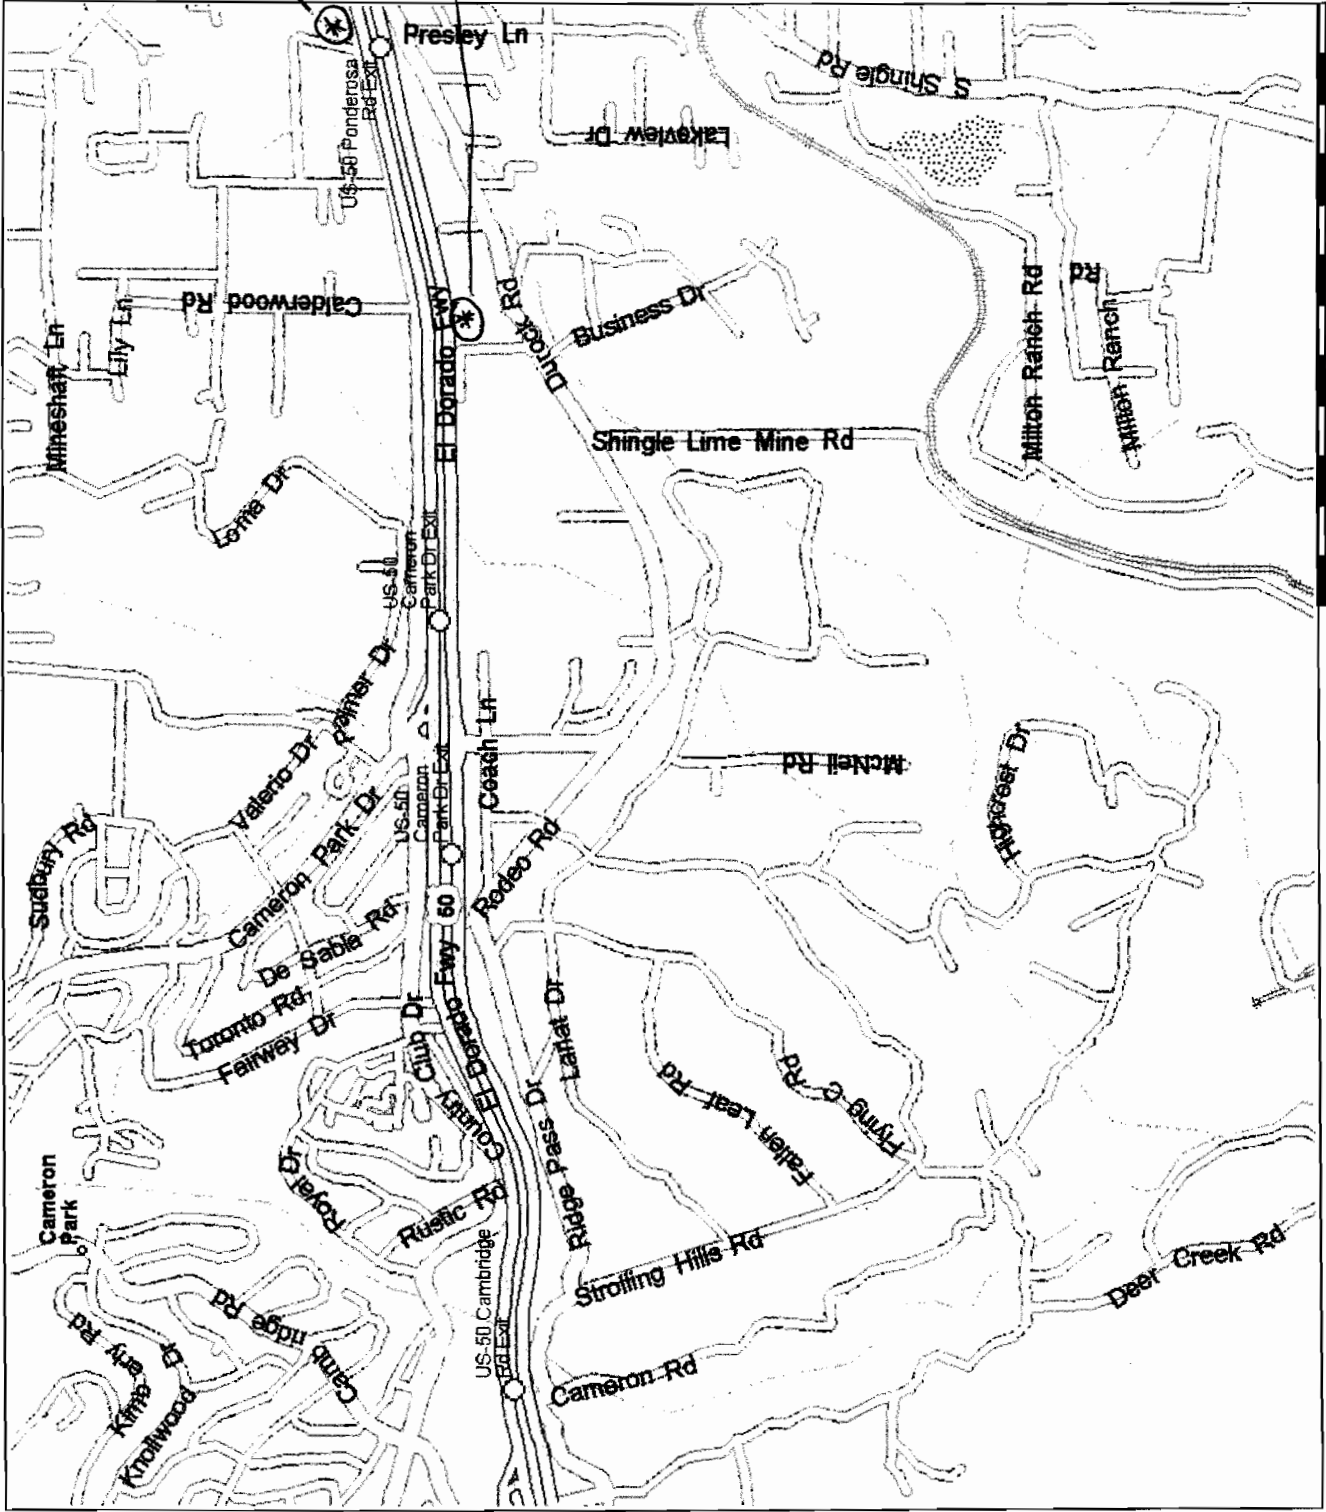

# EXHIBIT E

caltrans map

# Permit Map 2

\* = Signs

Suters Mill School

# CalTrans Map 3 - Hwy 50-Ponderosa Exit

Corner of N. Shingle Rd

Electronic Hwy Sign

(\*) = Sign

Copyright © 1988-2002 Microsoft Corp. and/or its suppliers. All rights reserved. <http://www.microsoft.com/streets>  
 © Copyright 2001 by Geographic Data Technology, Inc. All rights reserved. © 2001 Navigation Technologies. All rights reserved. This data includes information taken with permission from Canadian authorities © Her Majesty the Queen in Right of Canada.