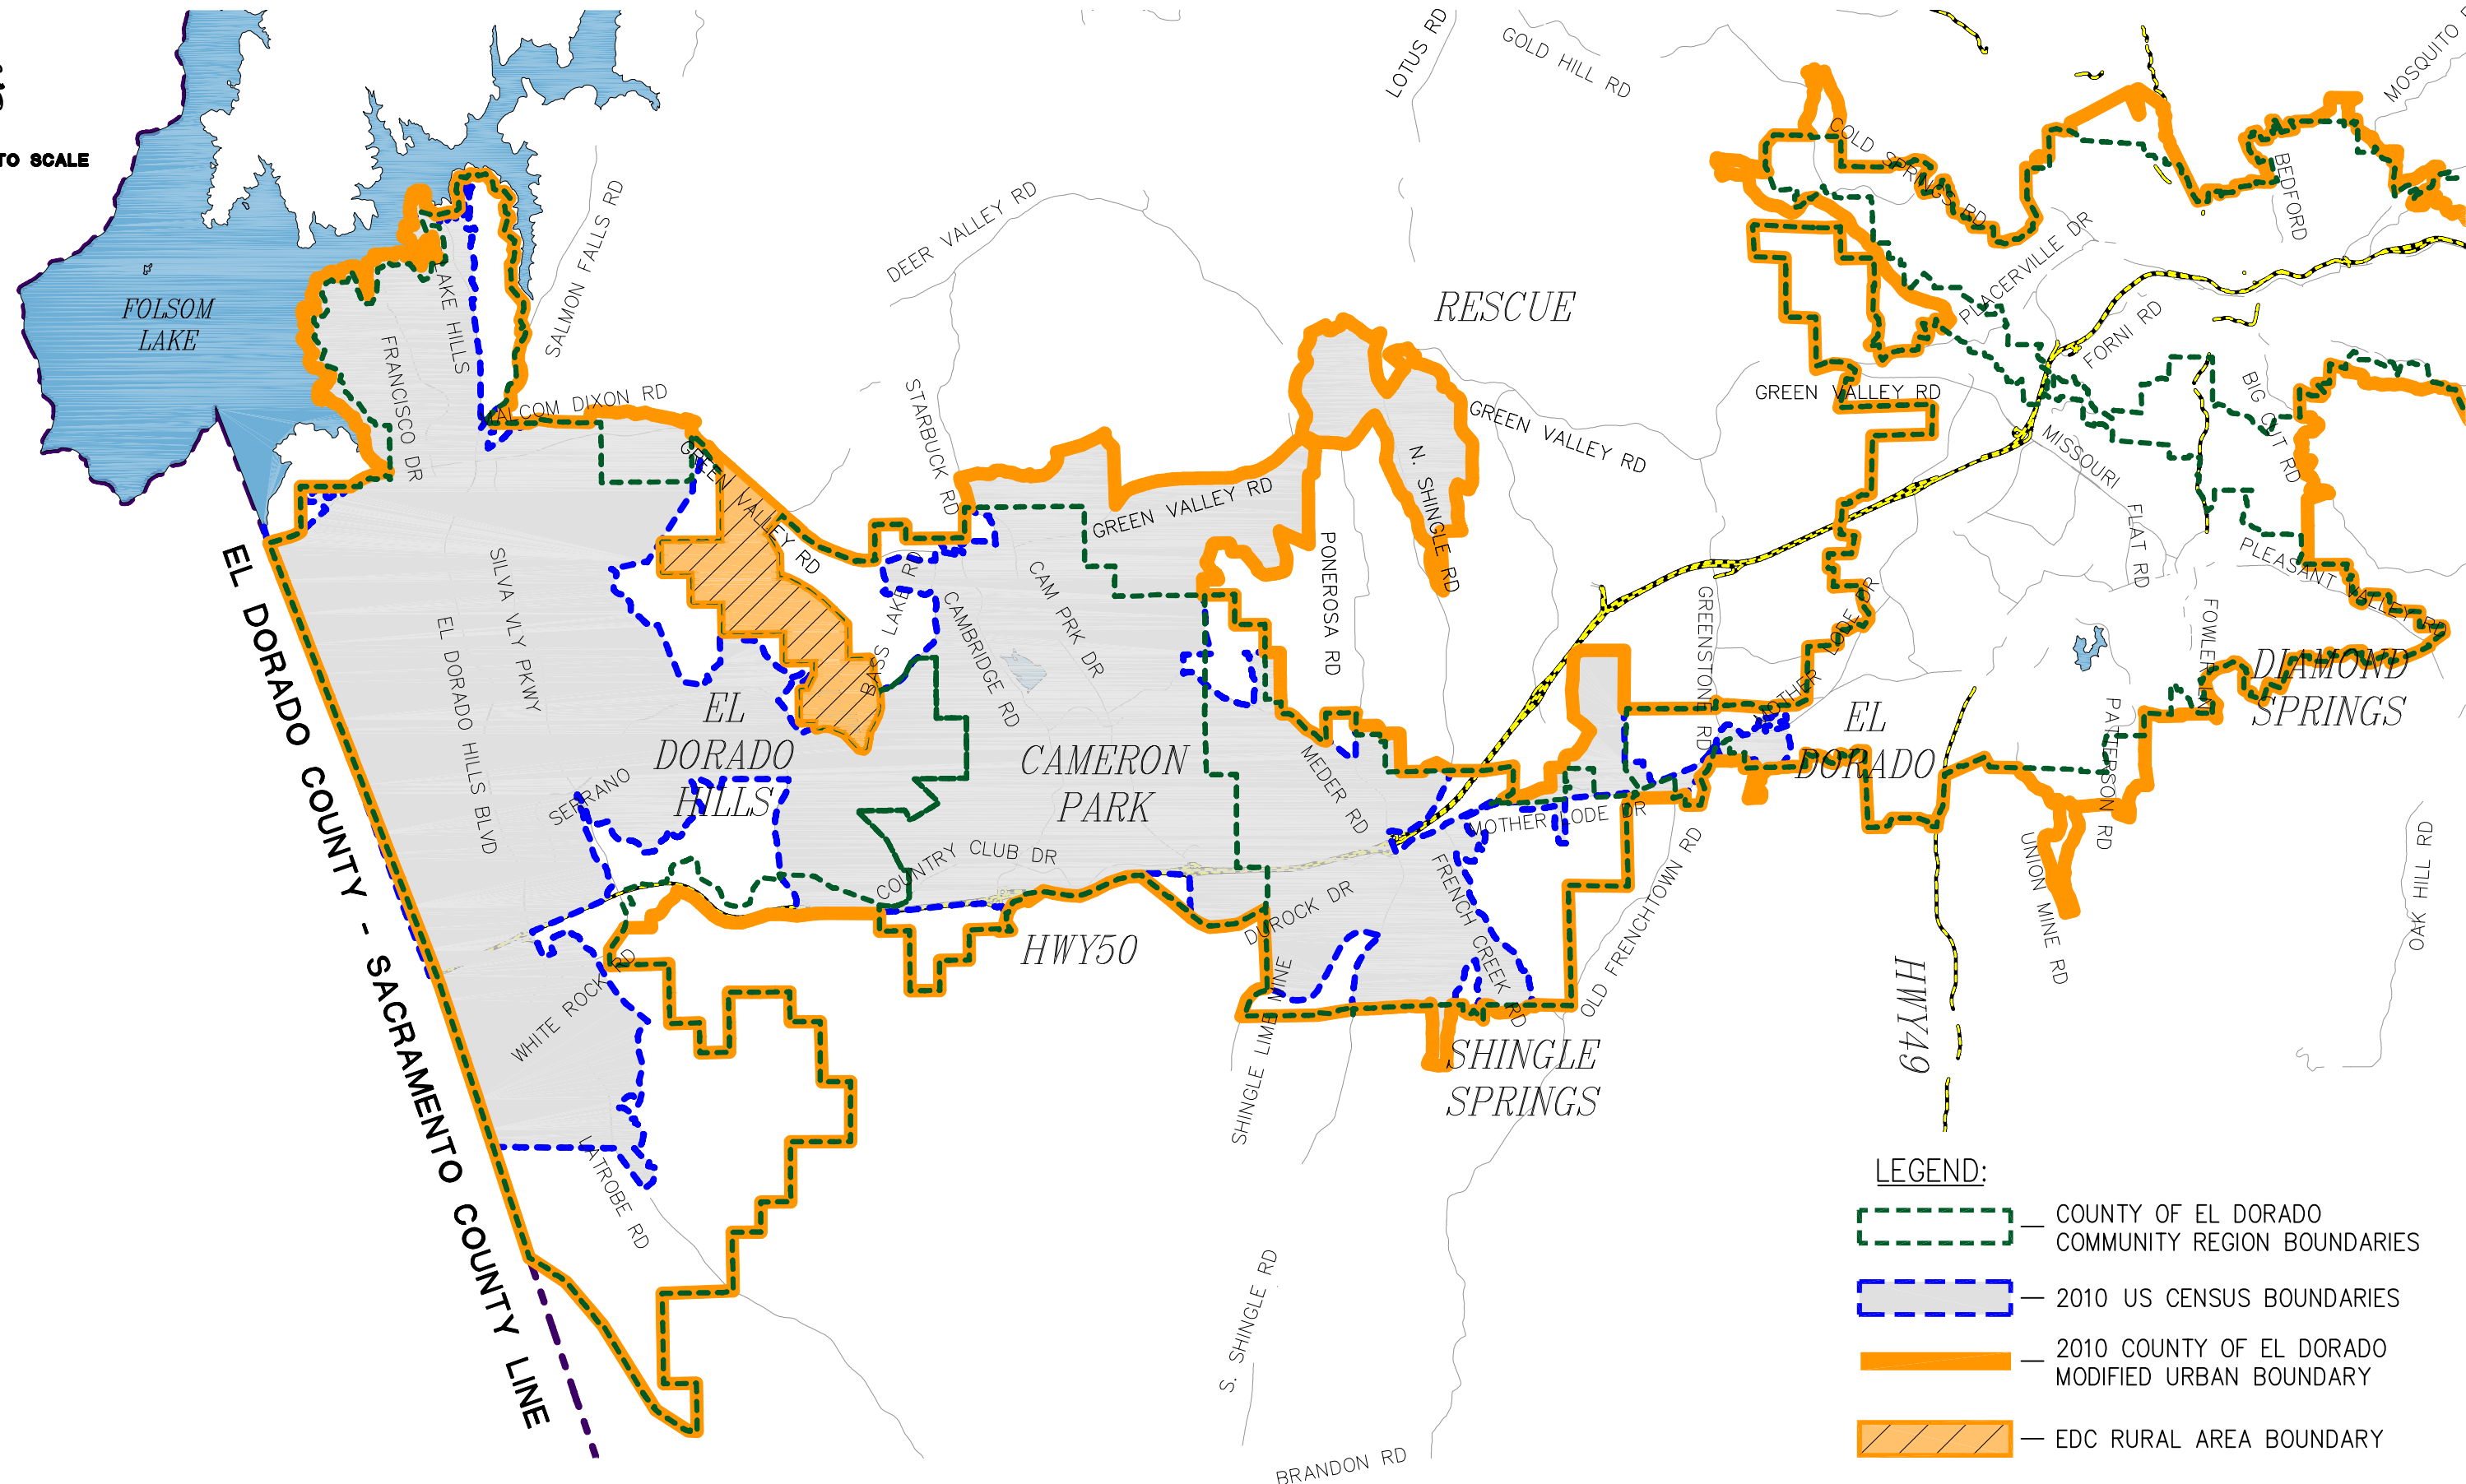

NOT TO SCALE

- LEGEND:**
- COUNTY OF EL DORADO COMMUNITY REGION BOUNDARIES
 - 2010 US CENSUS BOUNDARIES
 - 2010 COUNTY OF EL DORADO MODIFIED URBAN BOUNDARY
 - EDC RURAL AREA BOUNDARY
 - COUNTY OF EL DORADO BOUNDARY

2010 COUNTY OF EL DORADO MODIFIED URBAN BOUNDARY ATTACHMENT B

NOT TO SCALE

- LEGEND:**
- COUNTY OF EL DORADO COMMUNITY REGION BOUNDARIES
 - 2010 US CENSUS BOUNDARIES
 - 2010 COUNTY OF EL DORADO MODIFIED URBAN BOUNDARY
 - COUNTY OF EL DORADO BOUNDARY

2010 COUNTY OF EL DORADO MODIFIED URBAN BOUNDARY ATTACHMENT B

NOT TO SCALE

- LEGEND:**
-  COUNTY OF EL DORADO COMMUNITY REGION BOUNDARIES
 -  2010 US CENSUS BOUNDARIES
 -  2010 COUNTY OF EL DORADO MODIFIED URBAN BOUNDARY
 -  EDC RURAL AREA BOUNDARY
 -  COUNTY OF EL DORADO BOUNDARY

2010 COUNTY OF EL DORADO MODIFIED URBAN BOUNDARY ATTACHMENT B