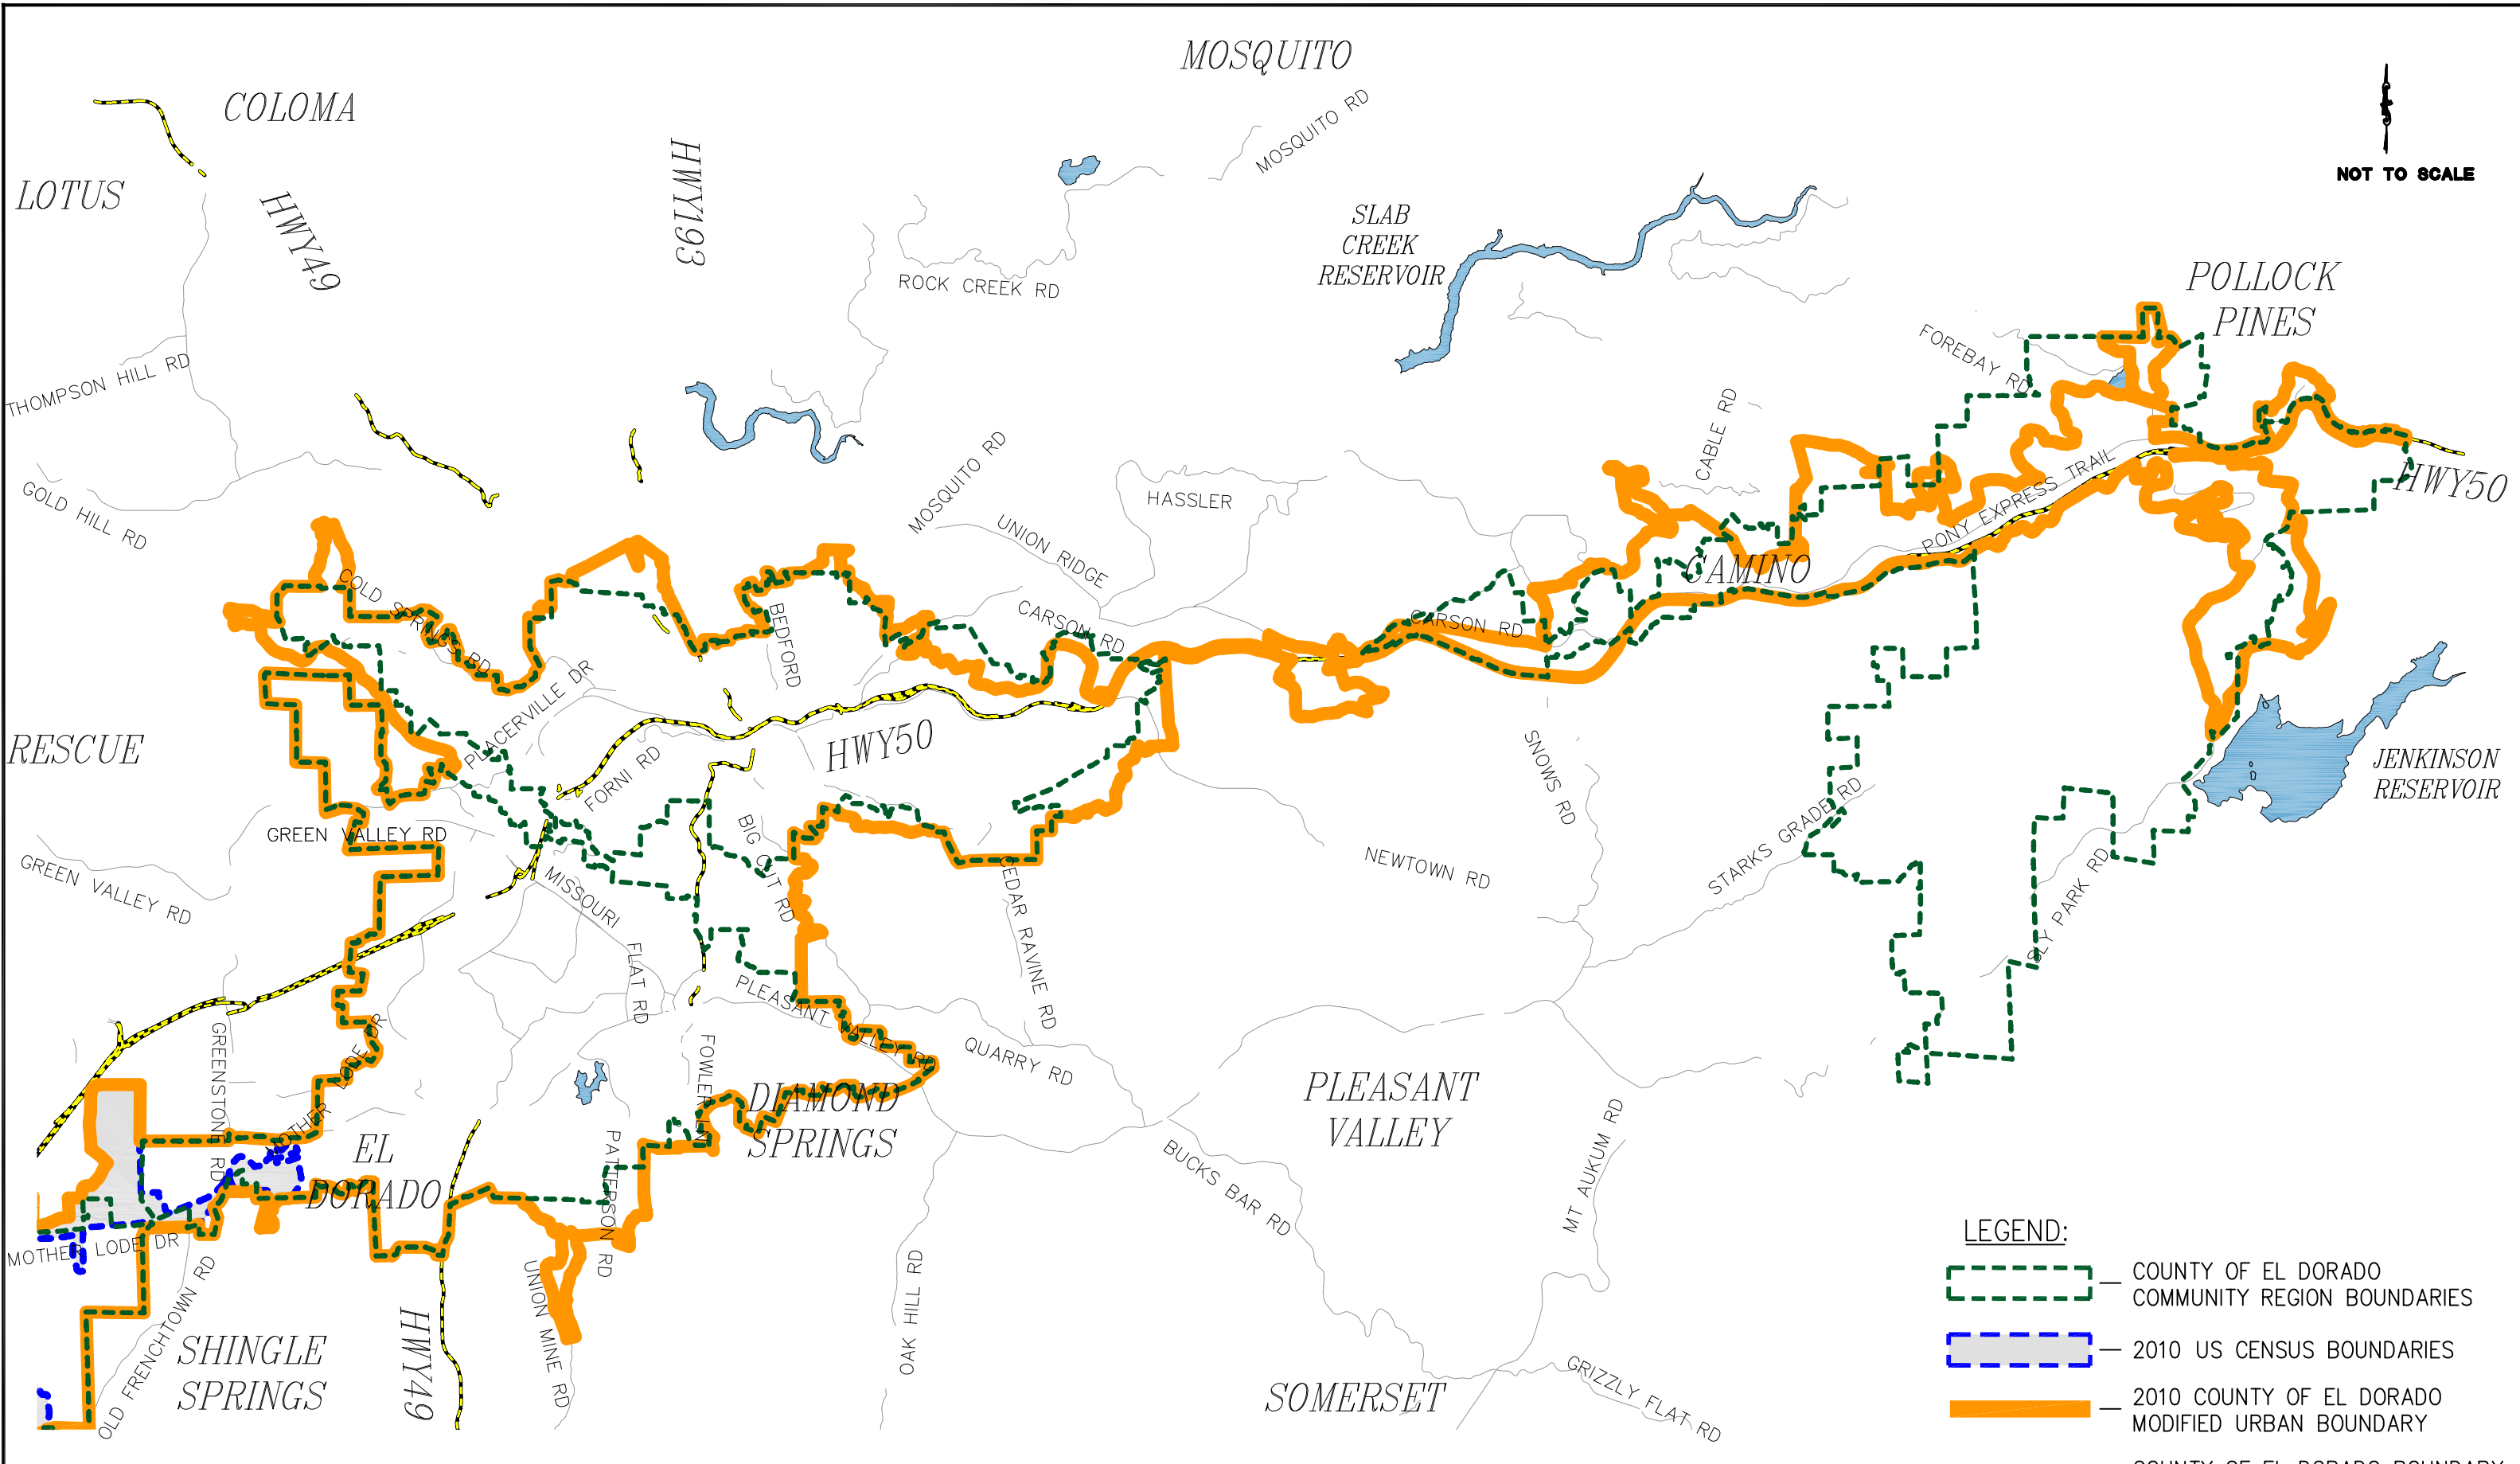

NOT TO SCALE

- LEGEND:**
- COUNTY OF EL DORADO COMMUNITY REGION BOUNDARIES
 - 2010 US CENSUS BOUNDARIES
 - 2010 COUNTY OF EL DORADO MODIFIED URBAN BOUNDARY
 - EDC RURAL AREA BOUNDARY
 - COUNTY OF EL DORADO BOUNDARY

2010 COUNTY OF EL DORADO MODIFIED URBAN BOUNDARY ATTACHMENT B

NOT TO SCALE

- LEGEND:**
- COUNTY OF EL DORADO COMMUNITY REGION BOUNDARIES
 - 2010 US CENSUS BOUNDARIES
 - 2010 COUNTY OF EL DORADO MODIFIED URBAN BOUNDARY
 - COUNTY OF EL DORADO BOUNDARY

2010 COUNTY OF EL DORADO MODIFIED URBAN BOUNDARY ATTACHMENT B

NOT TO SCALE

- LEGEND:**
-  COUNTY OF EL DORADO COMMUNITY REGION BOUNDARIES
 -  2010 US CENSUS BOUNDARIES
 -  2010 COUNTY OF EL DORADO MODIFIED URBAN BOUNDARY
 -  EDC RURAL AREA BOUNDARY
 -  COUNTY OF EL DORADO BOUNDARY

2010 COUNTY OF EL DORADO MODIFIED URBAN BOUNDARY ATTACHMENT B