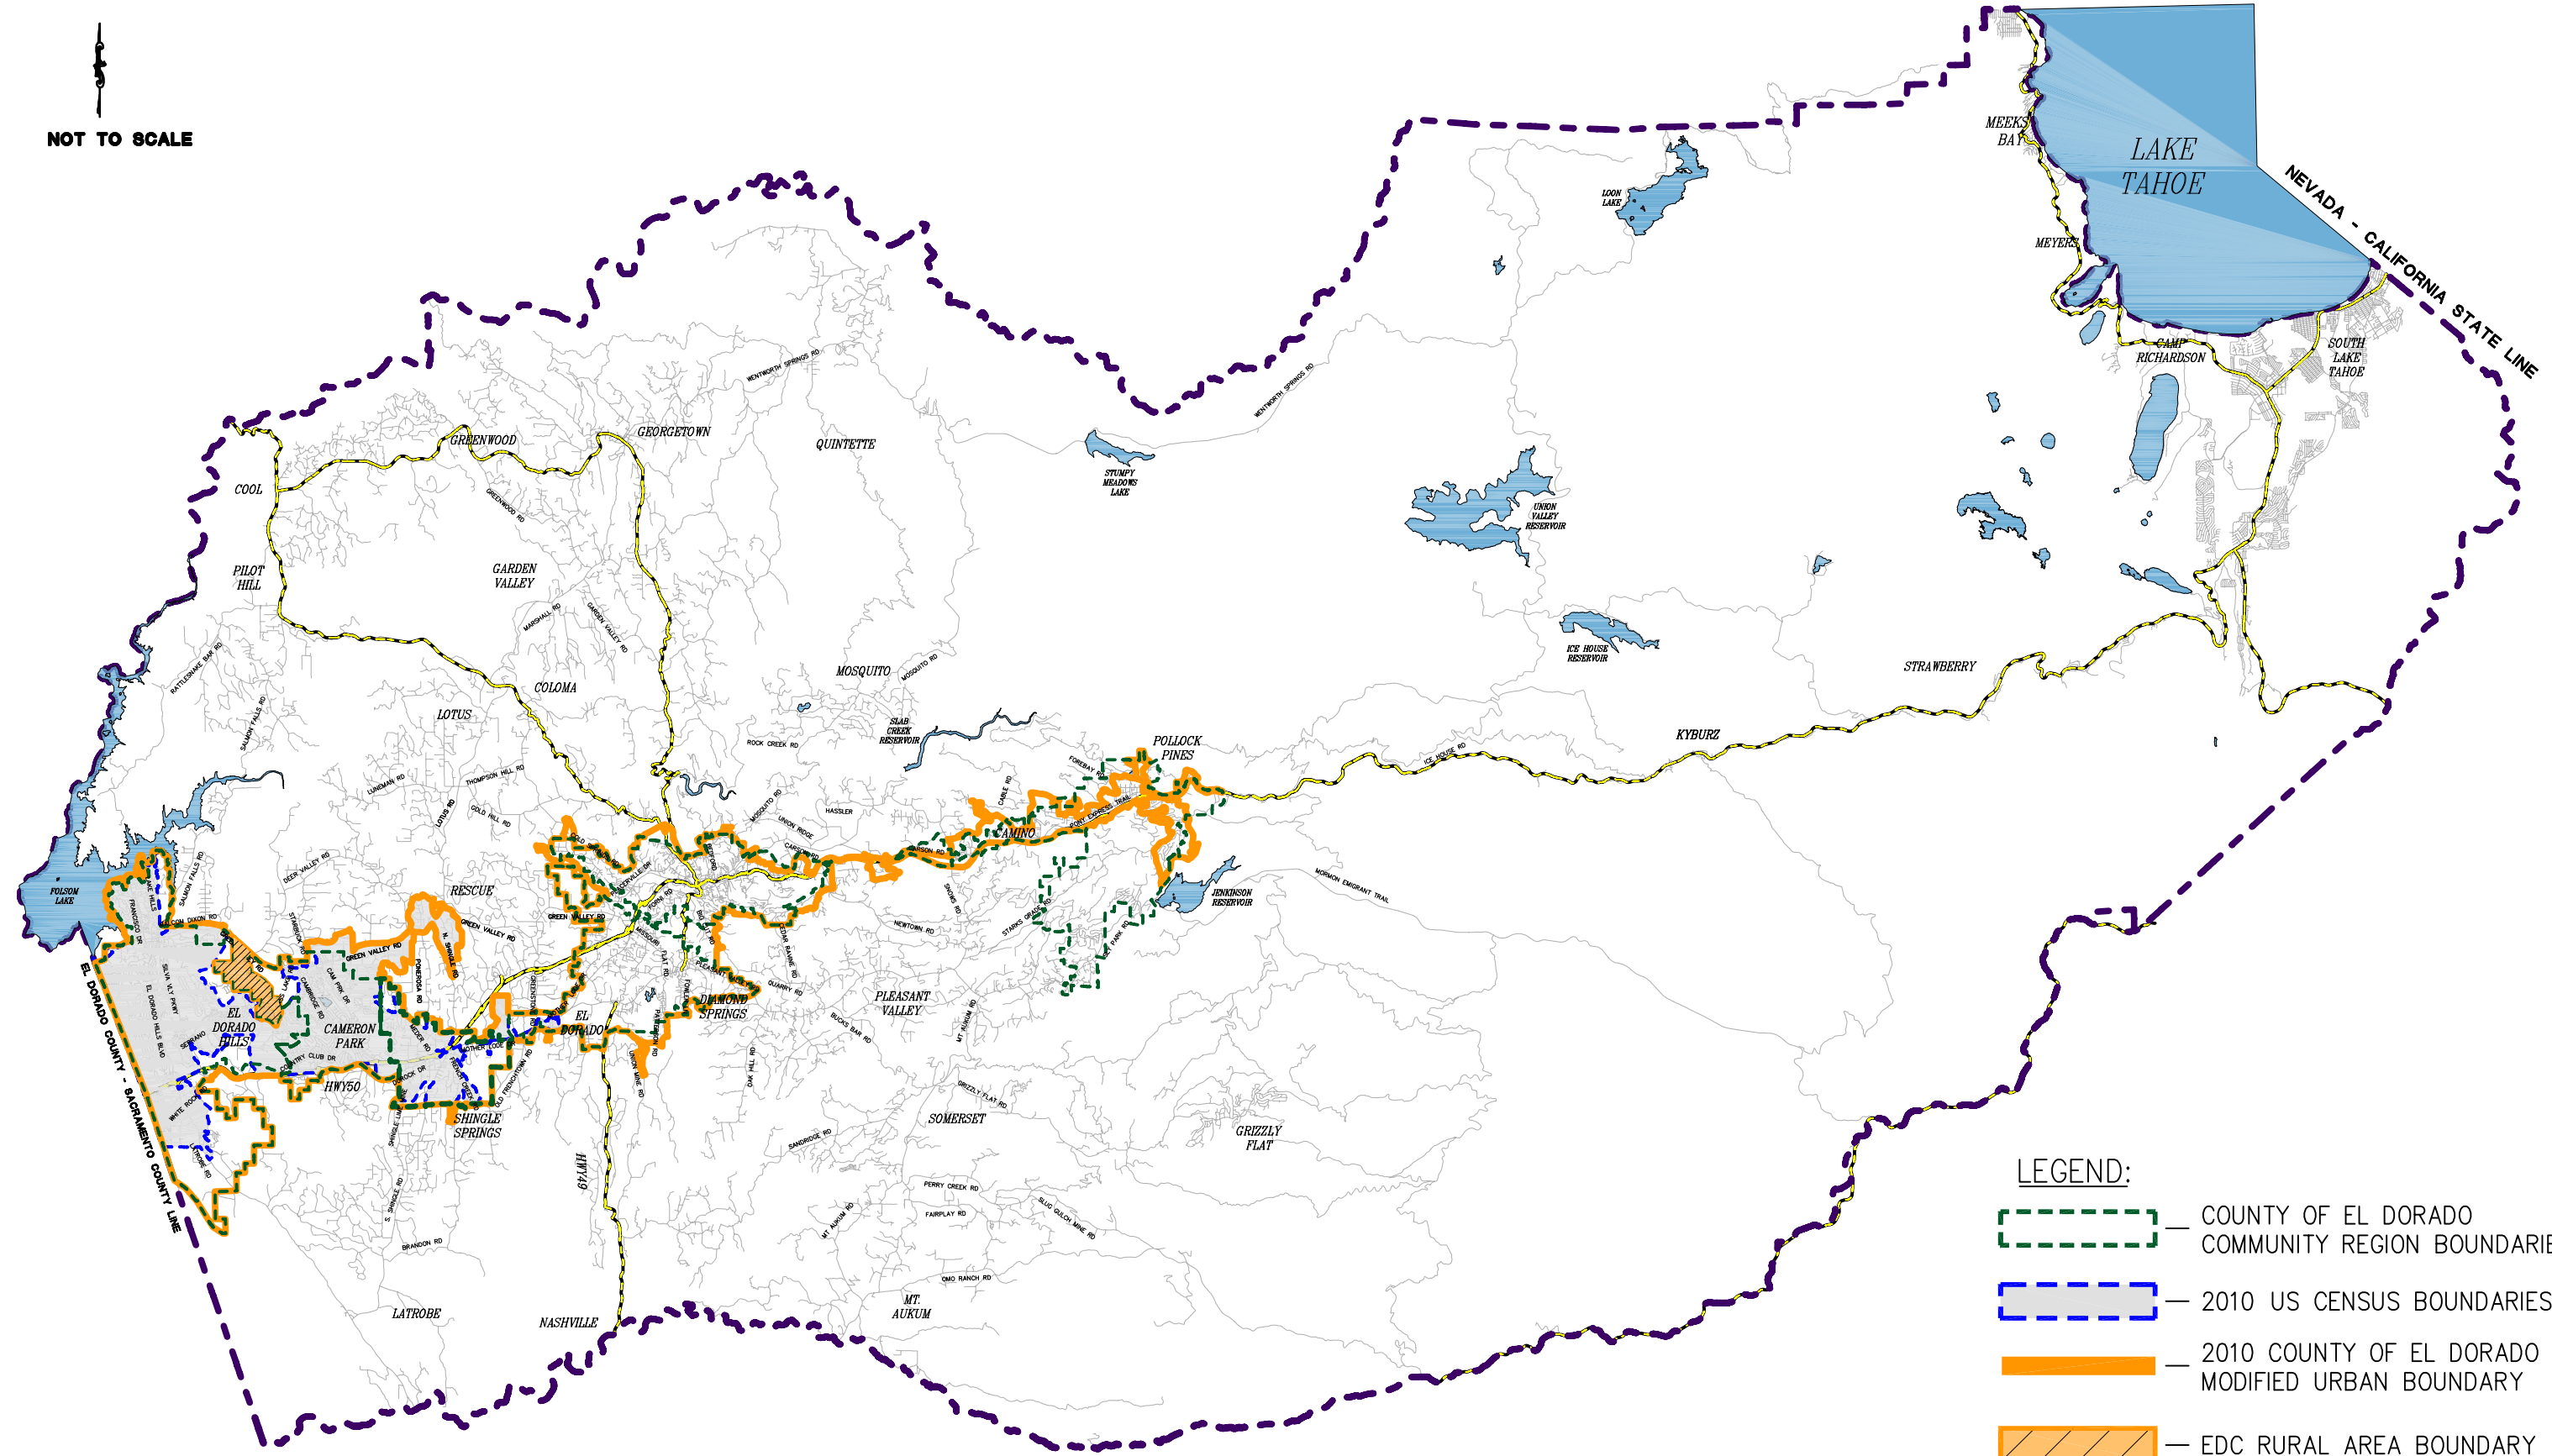

NOT TO SCALE

- LEGEND:**
- COUNTY OF EL DORADO COMMUNITY REGION BOUNDARIES
 - 2010 US CENSUS BOUNDARIES
 - 2010 COUNTY OF EL DORADO MODIFIED URBAN BOUNDARY
 - EDC RURAL AREA BOUNDARY
 - COUNTY OF EL DORADO BOUNDARY

2010 COUNTY OF EL DORADO MODIFIED URBAN BOUNDARY ATTACHMENT B

NOT TO SCALE

- LEGEND:**
- COUNTY OF EL DORADO COMMUNITY REGION BOUNDARIES
 - 2010 US CENSUS BOUNDARIES
 - 2010 COUNTY OF EL DORADO MODIFIED URBAN BOUNDARY
 - COUNTY OF EL DORADO BOUNDARY

2010 COUNTY OF EL DORADO MODIFIED URBAN BOUNDARY ATTACHMENT B

NOT TO SCALE

- LEGEND:**
-  COUNTY OF EL DORADO COMMUNITY REGION BOUNDARIES
 -  2010 US CENSUS BOUNDARIES
 -  2010 COUNTY OF EL DORADO MODIFIED URBAN BOUNDARY
 -  EDC RURAL AREA BOUNDARY
 -  COUNTY OF EL DORADO BOUNDARY

2010 COUNTY OF EL DORADO MODIFIED URBAN BOUNDARY ATTACHMENT B