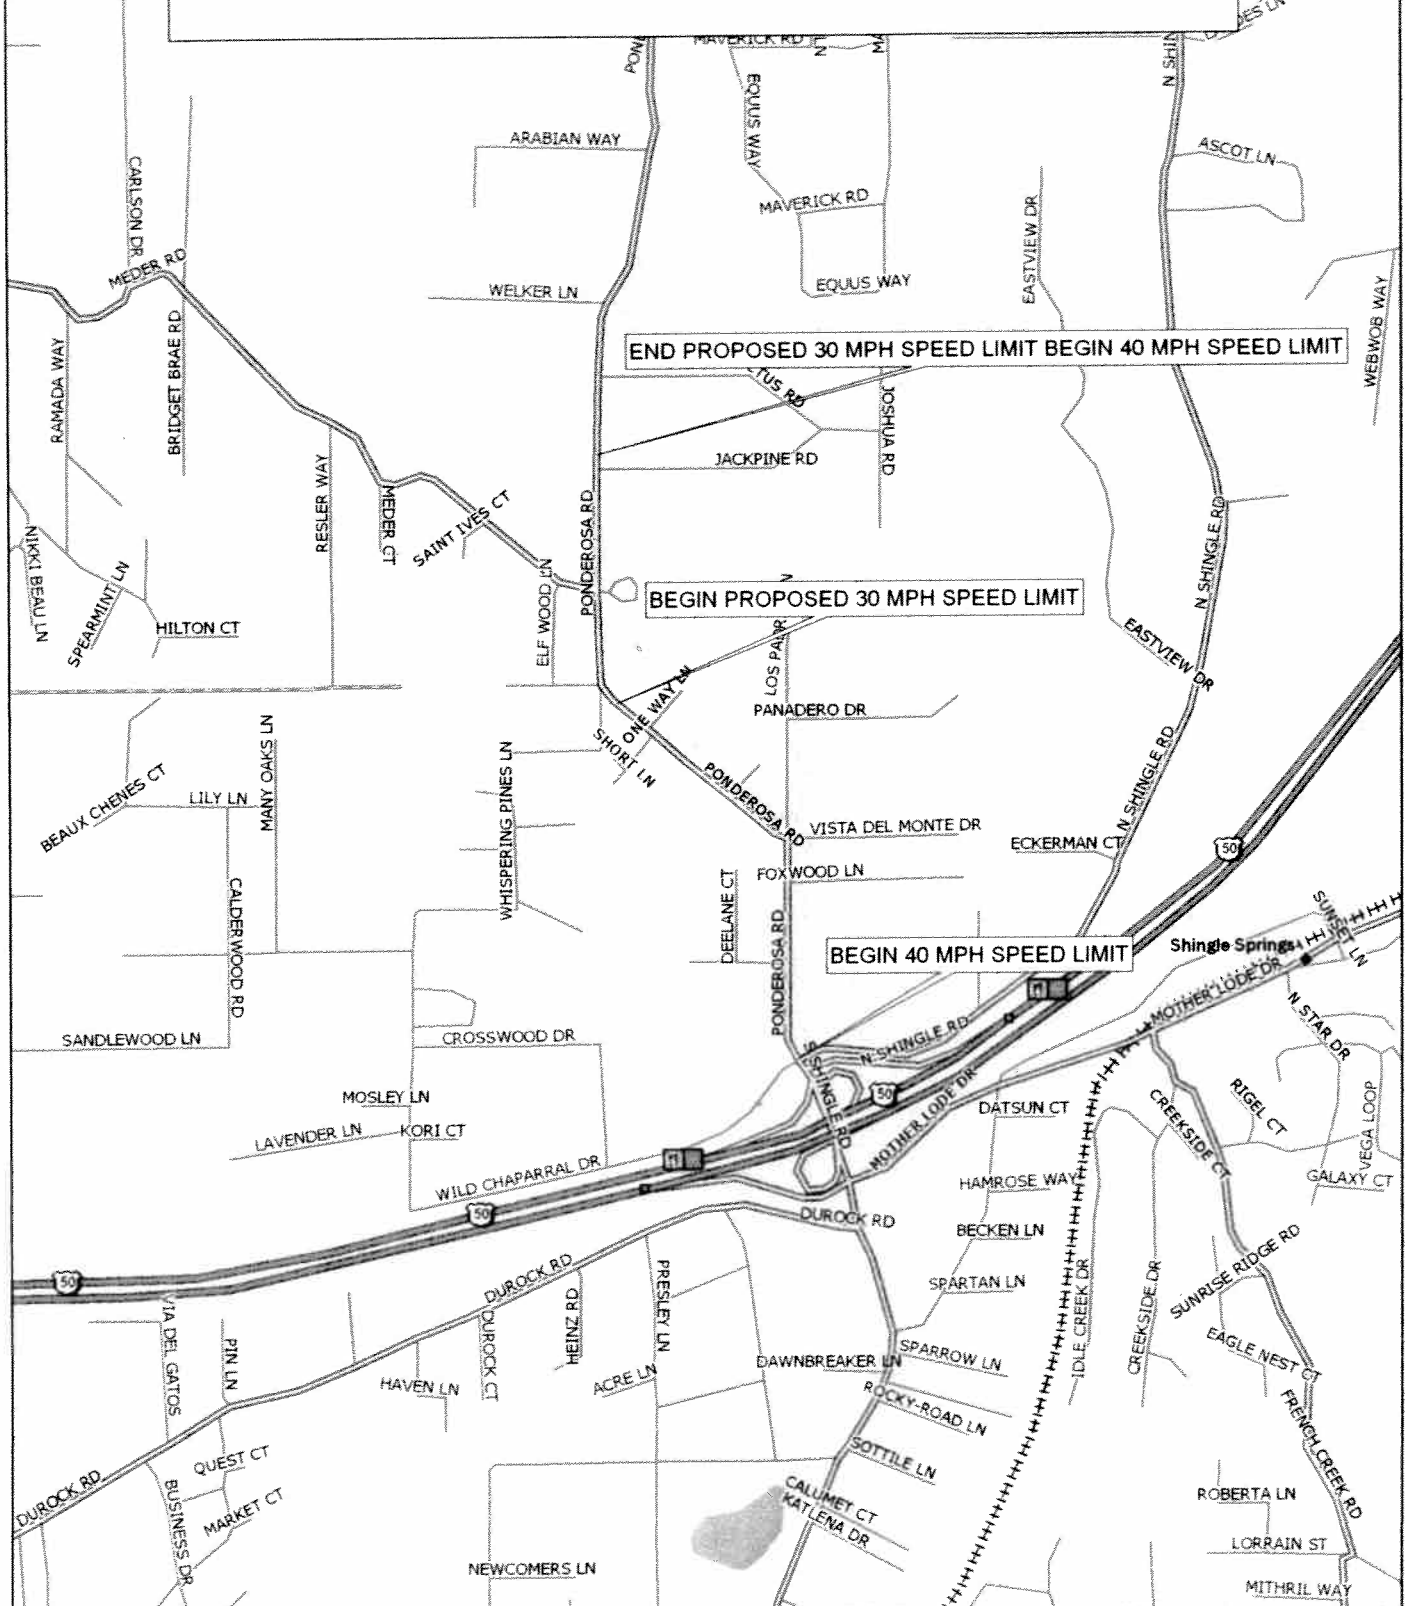

VICINITY MAP FOR PROPOSED 30 MPH AND EXISTING 40 MPH SPEED LIMITS ON PONDEROSA ROAD

Data use subject to license.

© 2006 DeLorme. Street Atlas USA® 2007.

www.delorme.com